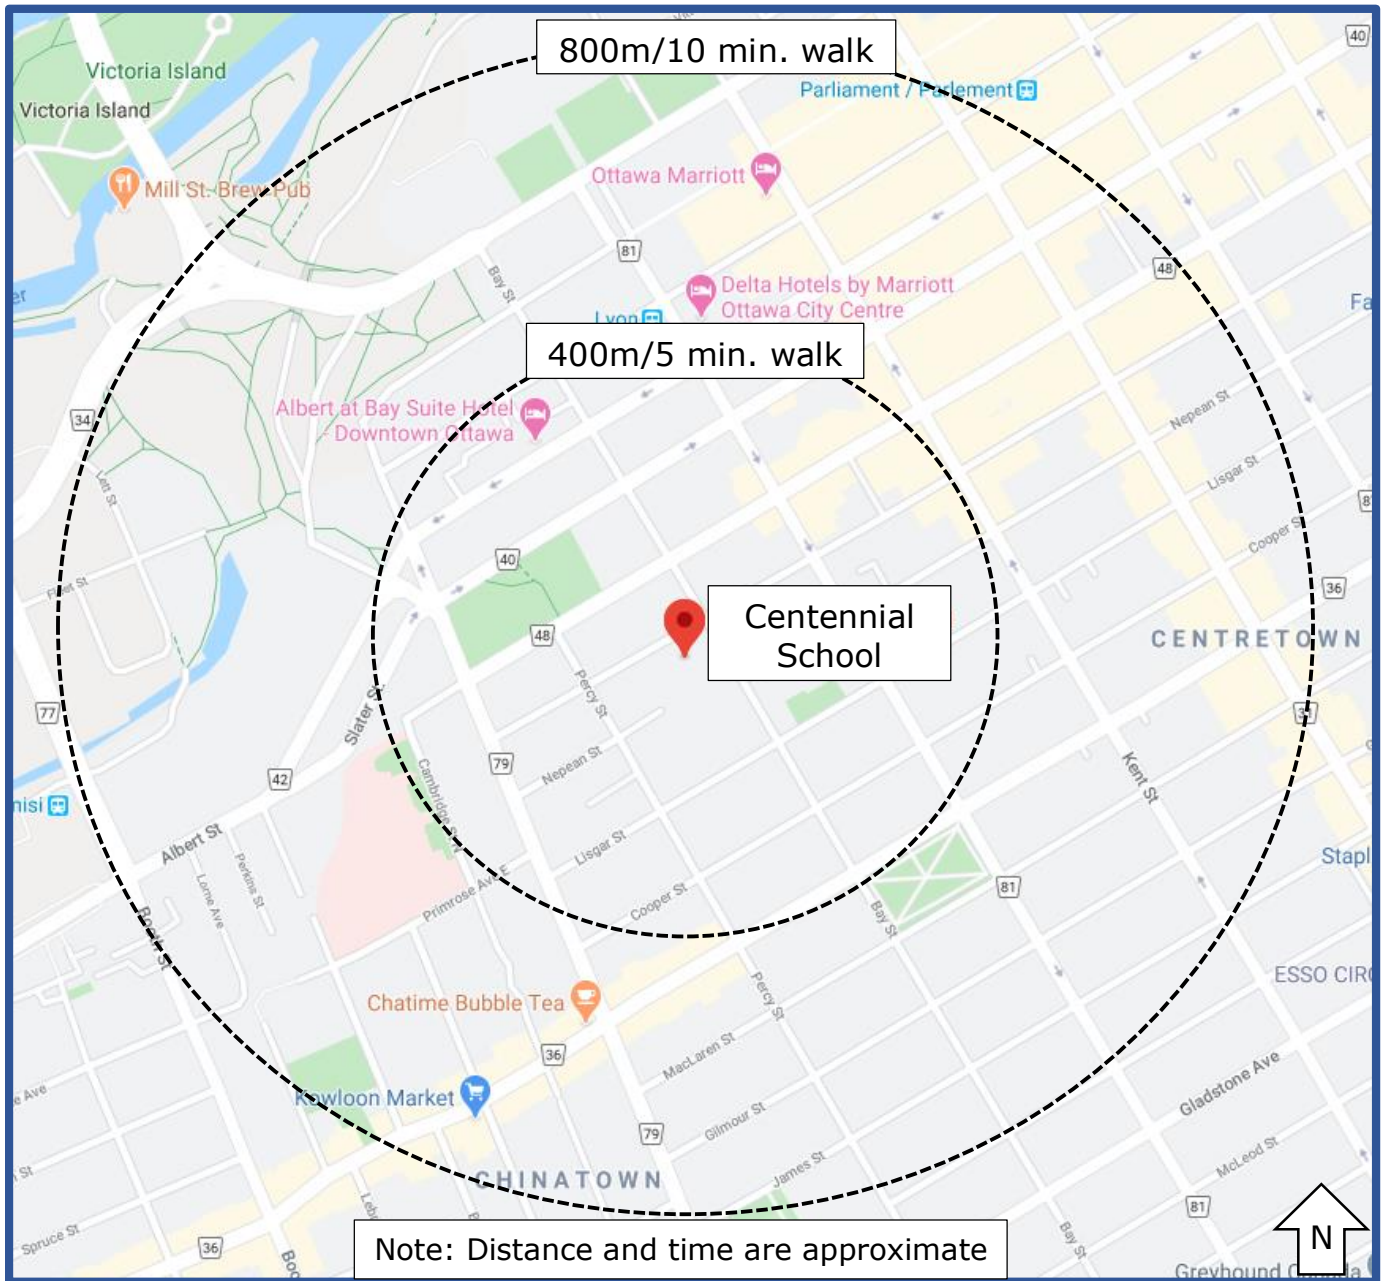

OSTA
Ottawa Student
Transportation
Authority

WALK-A-BLOCK MAP

Centennial Public School

Let's make the school zone safer for all students by reducing parent/guardian traffic at the school. On days when your family really needs to drive, please park a little farther away and **Walk-A-Block**.

SAFER SCHOOL ZONES START WITH YOU.

Information sourced from Google Maps