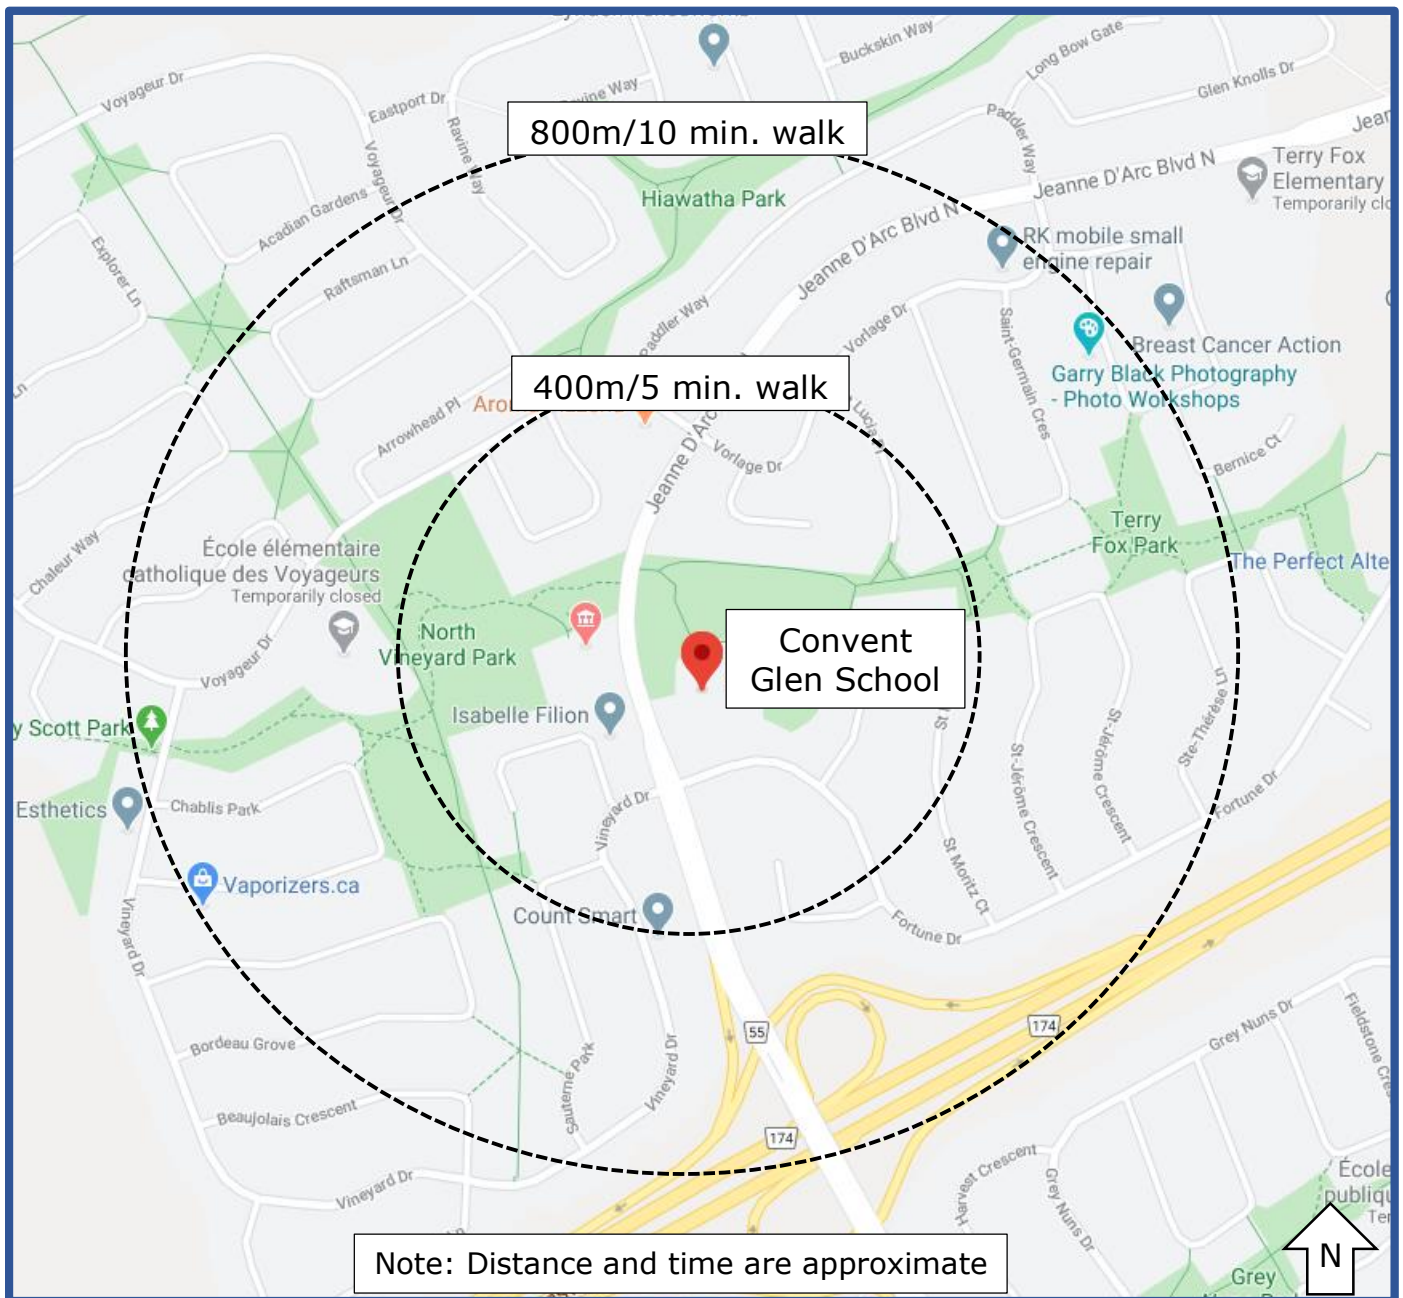

OSTA
Ottawa Student
Transportation
Authority

WALK-A-BLOCK MAP

Convent Glen Catholic School

Let's make the school zone safer for all students by reducing parent/guardian traffic at the school. On days when your family really needs to drive, please park a little farther away and **Walk-A-Block**.

SAFER SCHOOL ZONES START WITH YOU.

Information sourced from Google Maps