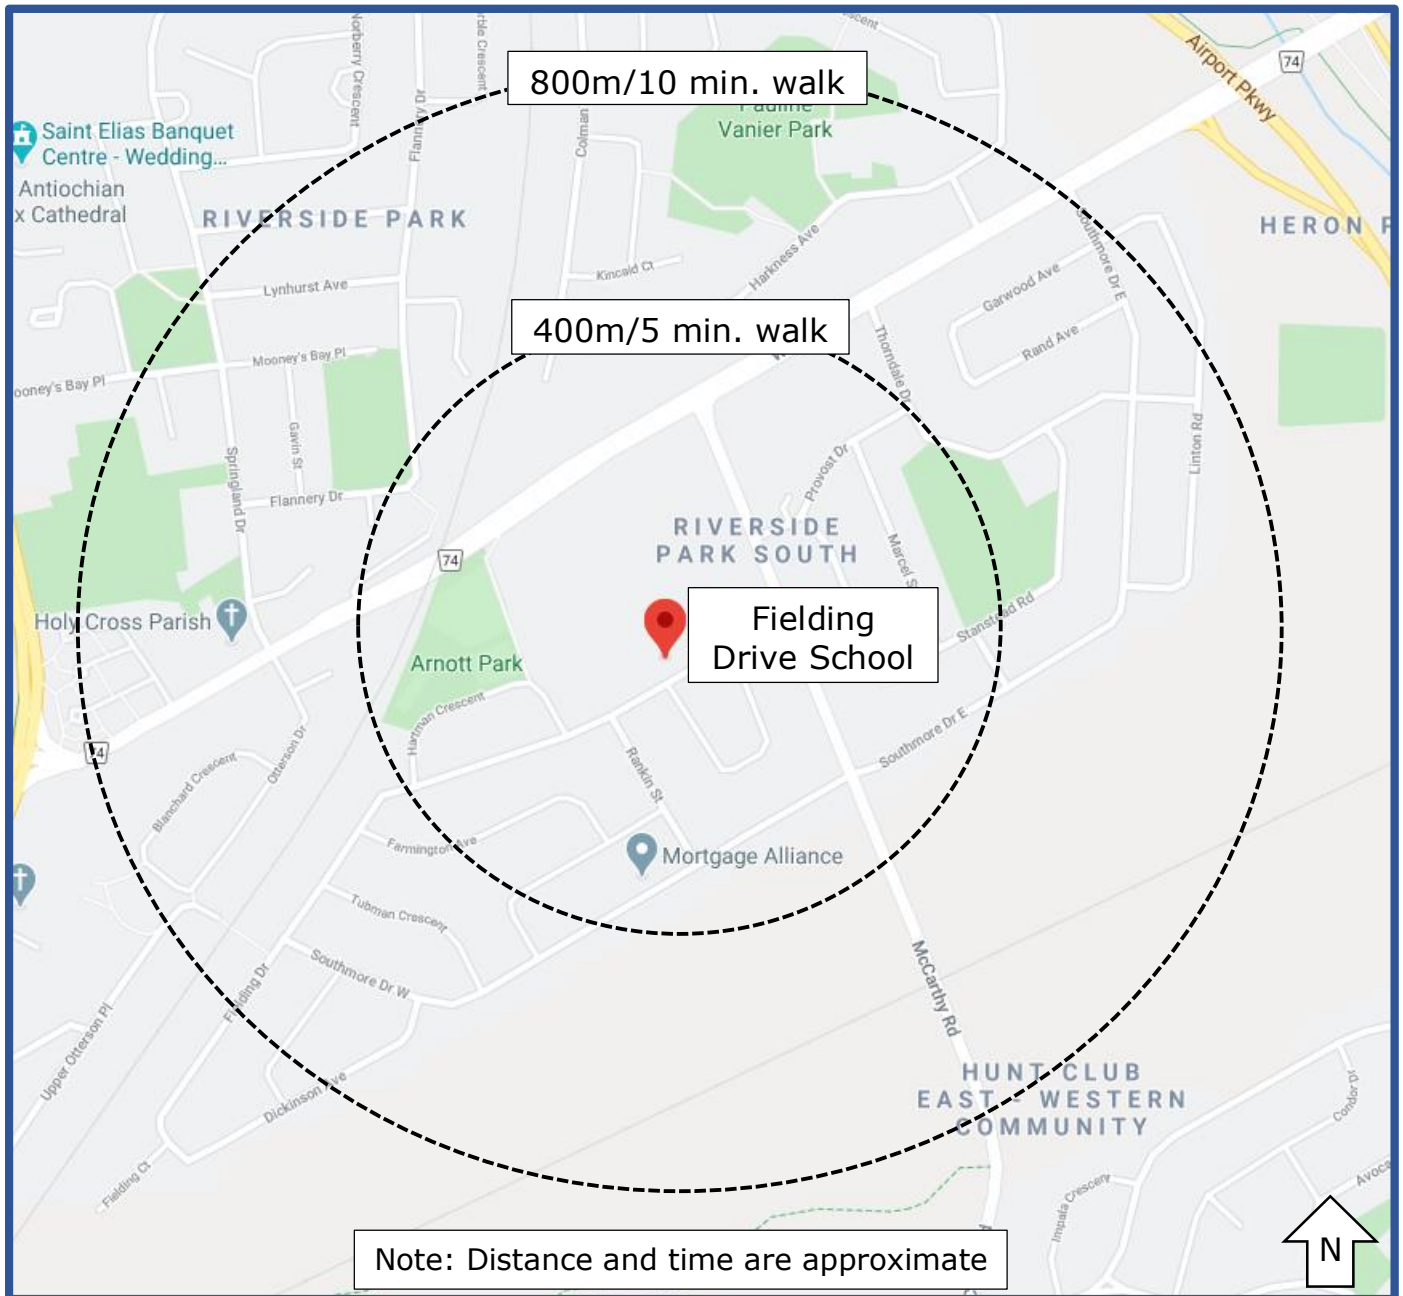

OSTA
Ottawa Student
Transportation
Authority

WALK-A-BLOCK MAP

Fielding Drive Public School

Let's make the school zone safer for all students by reducing parent/guardian traffic at the school. On days when your family really needs to drive, please park a little farther away and **Walk-A-Block**.

SAFER SCHOOL ZONES START WITH YOU.

Information sourced from Google Maps