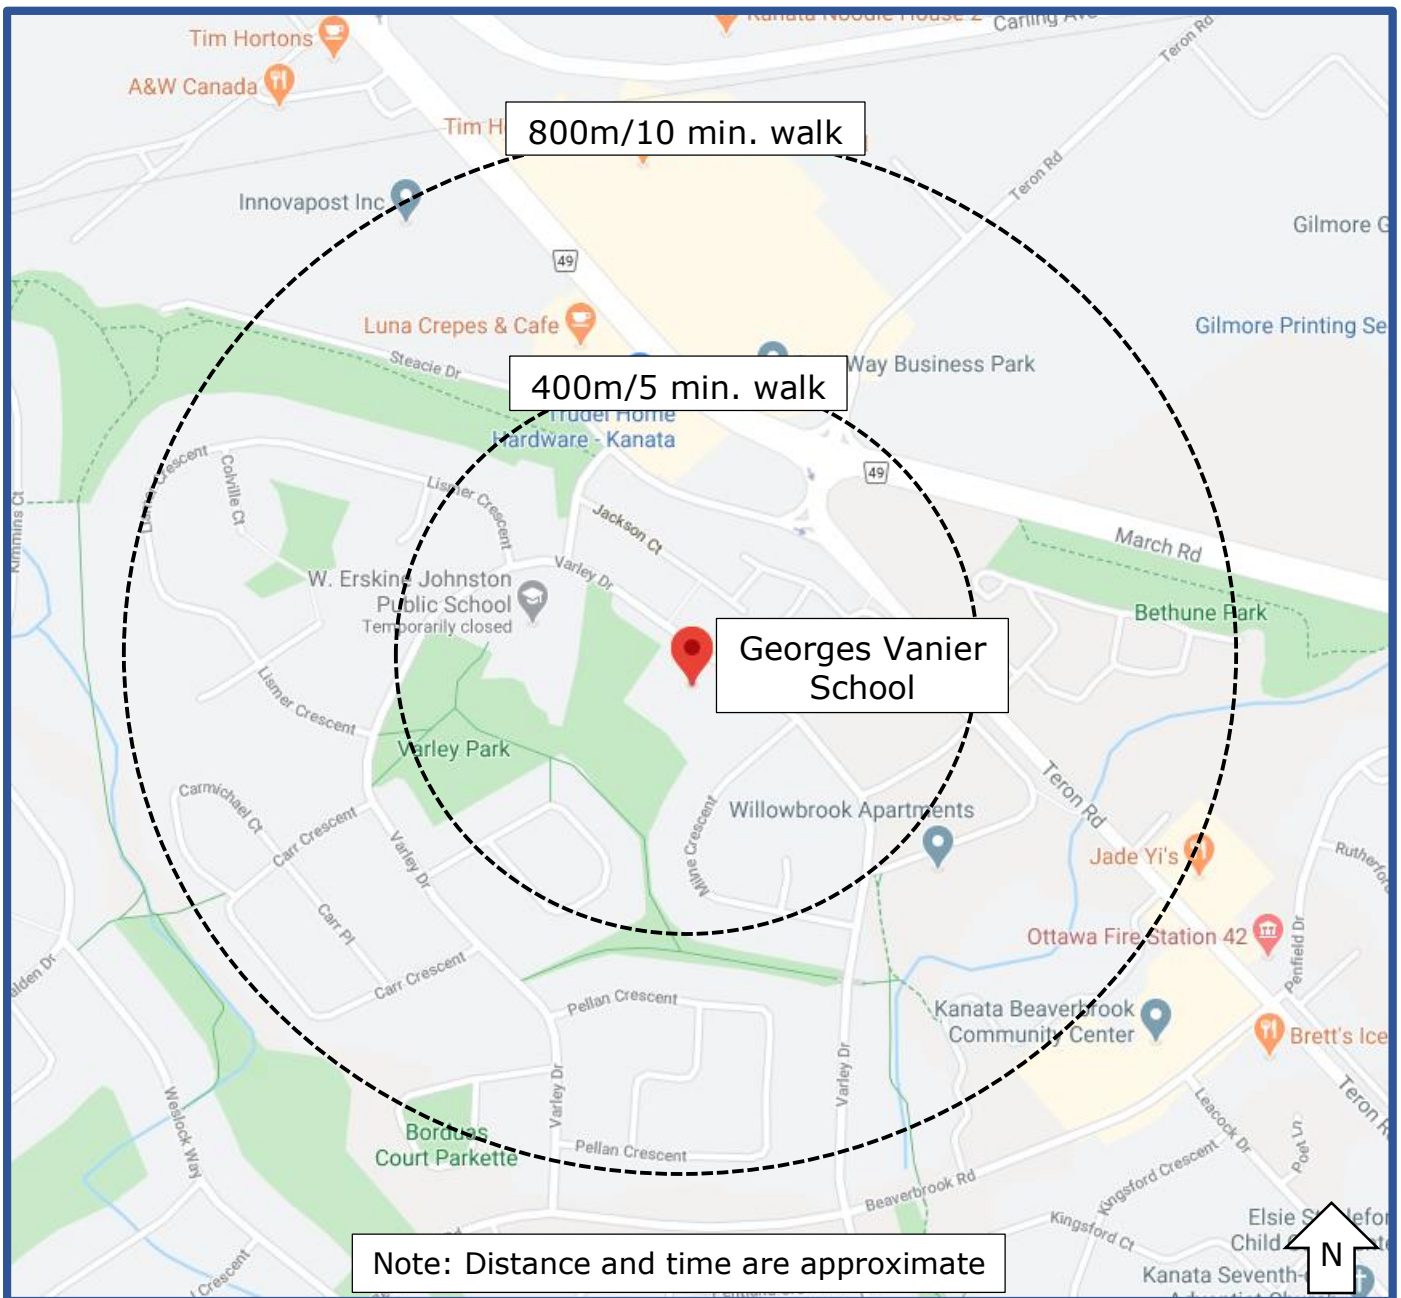

OSTA
Ottawa Student
Transportation
Authority

WALK-A-BLOCK MAP

Georges Vanier Catholic School

Let's make the school zone safer for all students by reducing parent/guardian traffic at the school. On days when your family really needs to drive, please park a little farther away and **Walk-A-Block**.

SAFER SCHOOL ZONES START WITH YOU.

Information sourced from Google Maps