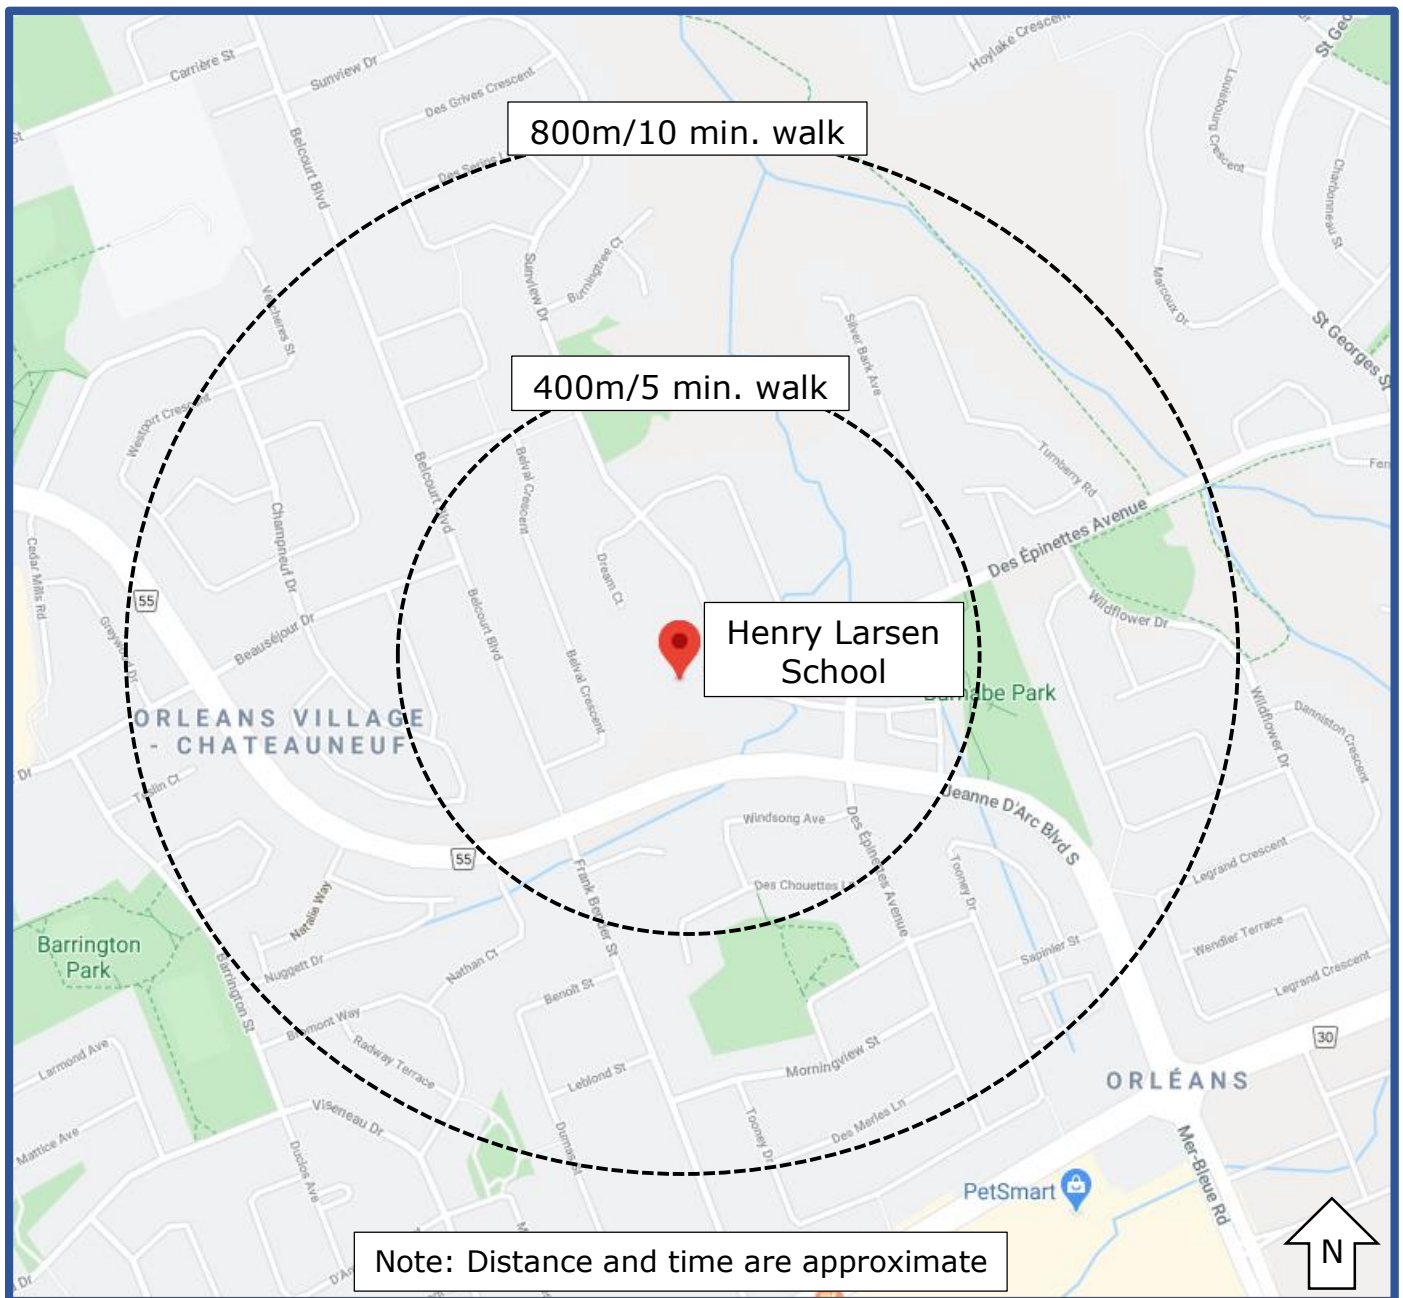

OSTA
Ottawa Student
Transportation
Authority

WALK-A-BLOCK MAP

Henry Larsen Elementary School

Let's make the school zone safer for all students by reducing parent/guardian traffic at the school. On days when your family really needs to drive, please park a little farther away and **Walk-A-Block**.

SAFER SCHOOL ZONES START WITH YOU.

Information sourced from Google Maps