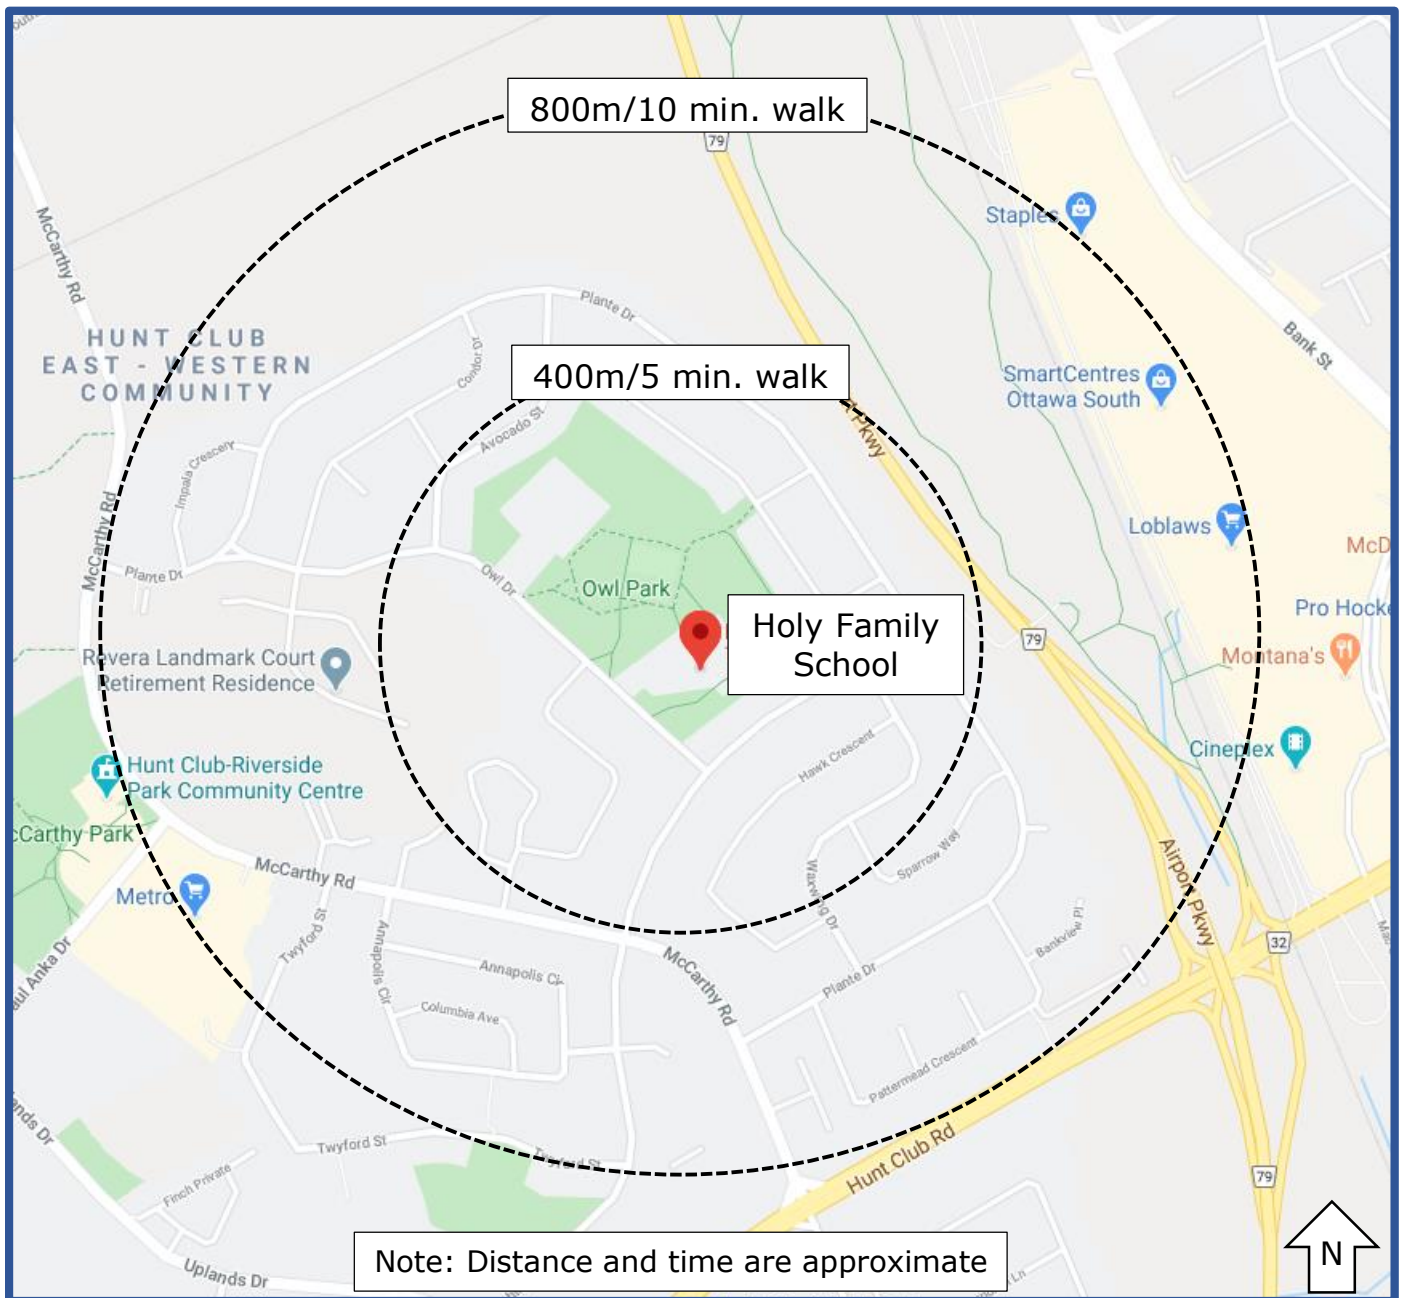

OSTA
Ottawa Student
Transportation
Authority

WALK-A-BLOCK MAP

Holy Family Catholic School

Let's make the school zone safer for all students by reducing parent/guardian traffic at the school. On days when your family really needs to drive, please park a little farther away and **Walk-A-Block**.

SAFER SCHOOL ZONES START WITH YOU.

Information sourced from Google Maps