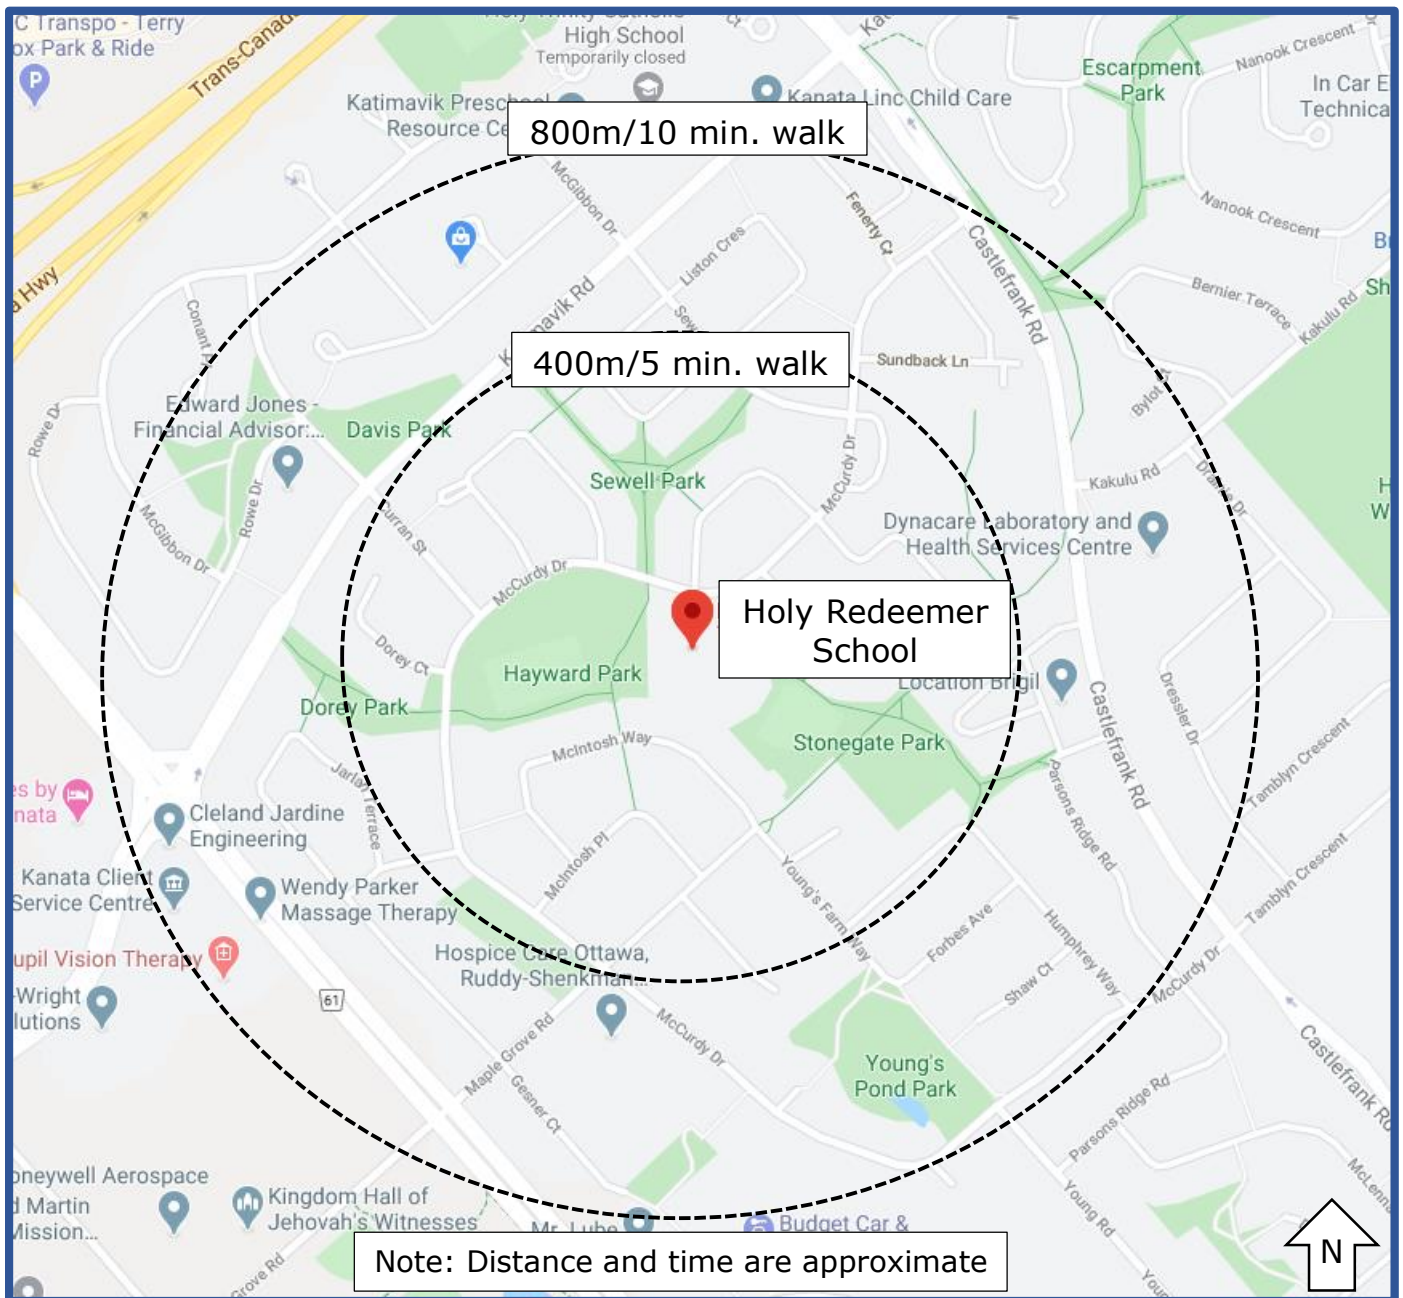

OSTA
Ottawa Student
Transportation
Authority

WALK-A-BLOCK MAP

Holy Redeemer Catholic School

Let's make the school zone safer for all students by reducing parent/guardian traffic at the school. On days when your family really needs to drive, please park a little farther away and **Walk-A-Block**.

SAFER SCHOOL ZONES START WITH YOU.

Information sourced from Google Maps