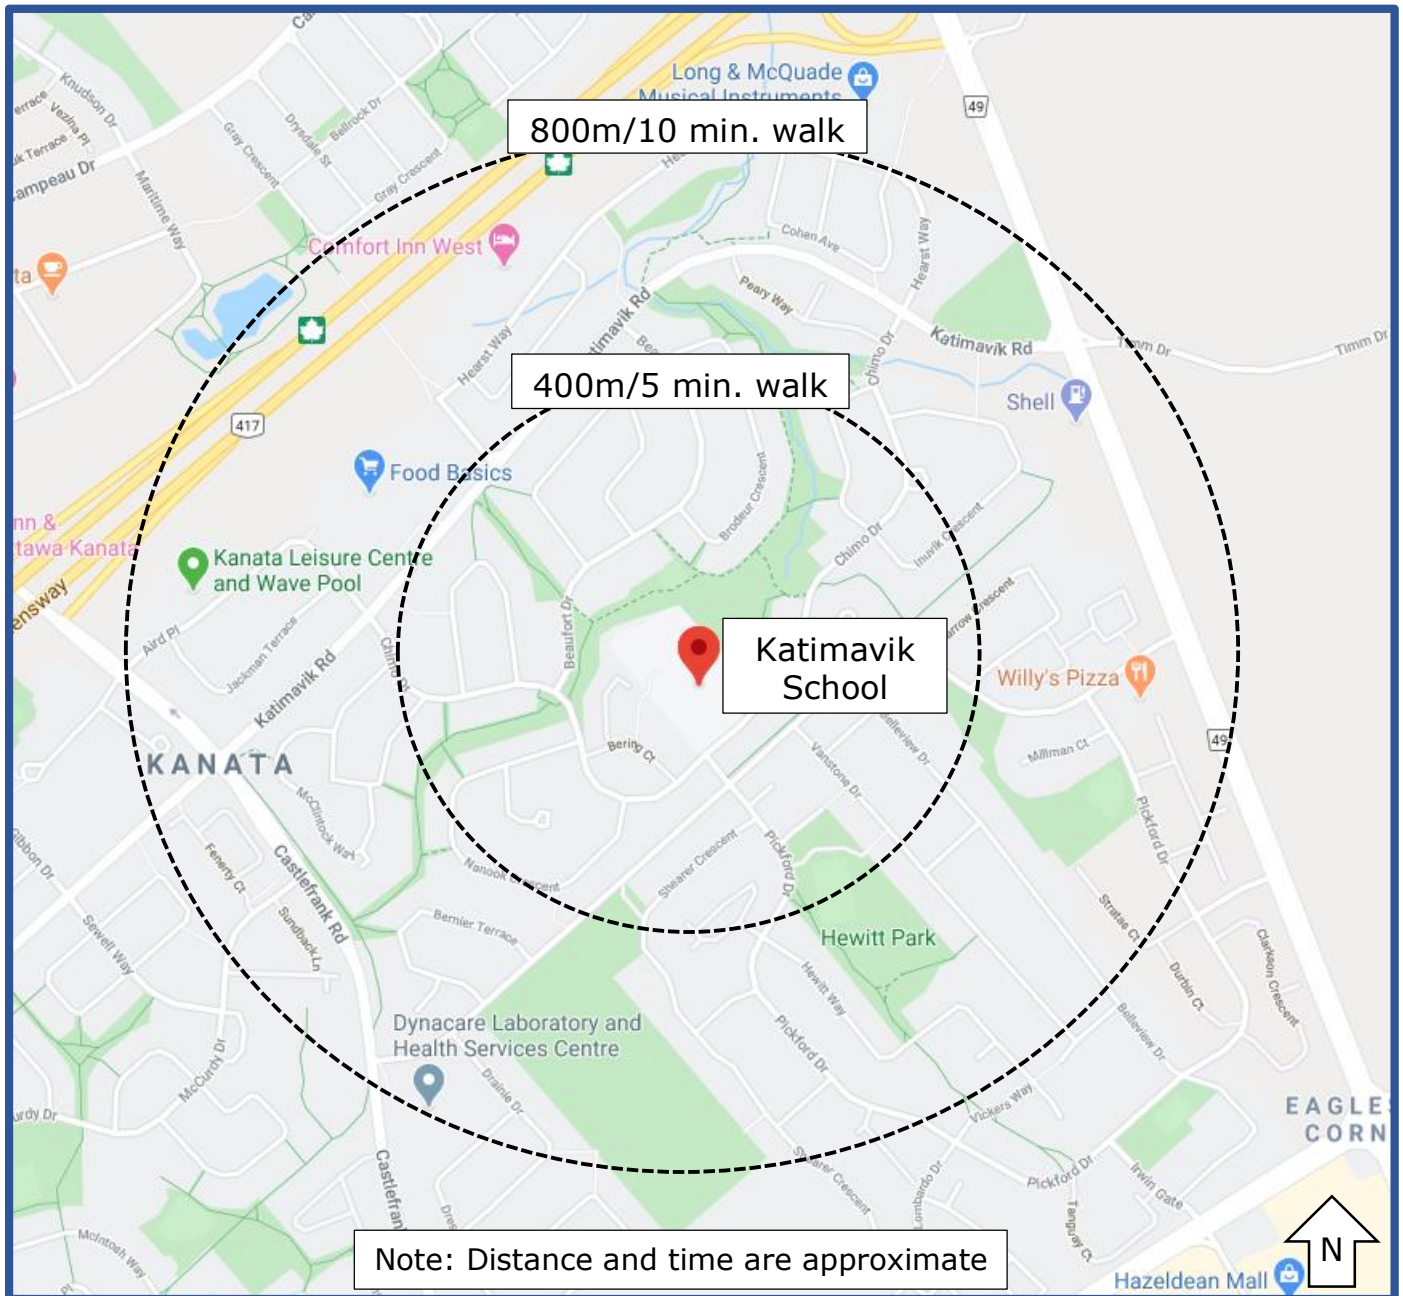

OSTA
Ottawa Student
Transportation
Authority

WALK-A-BLOCK MAP

Katimavik Elementary School

Let's make the school zone safer for all students by reducing parent/guardian traffic at the school. On days when your family really needs to drive, please park a little farther away and **Walk-A-Block**.

SAFER SCHOOL ZONES START WITH YOU.

Information sourced from Google Maps