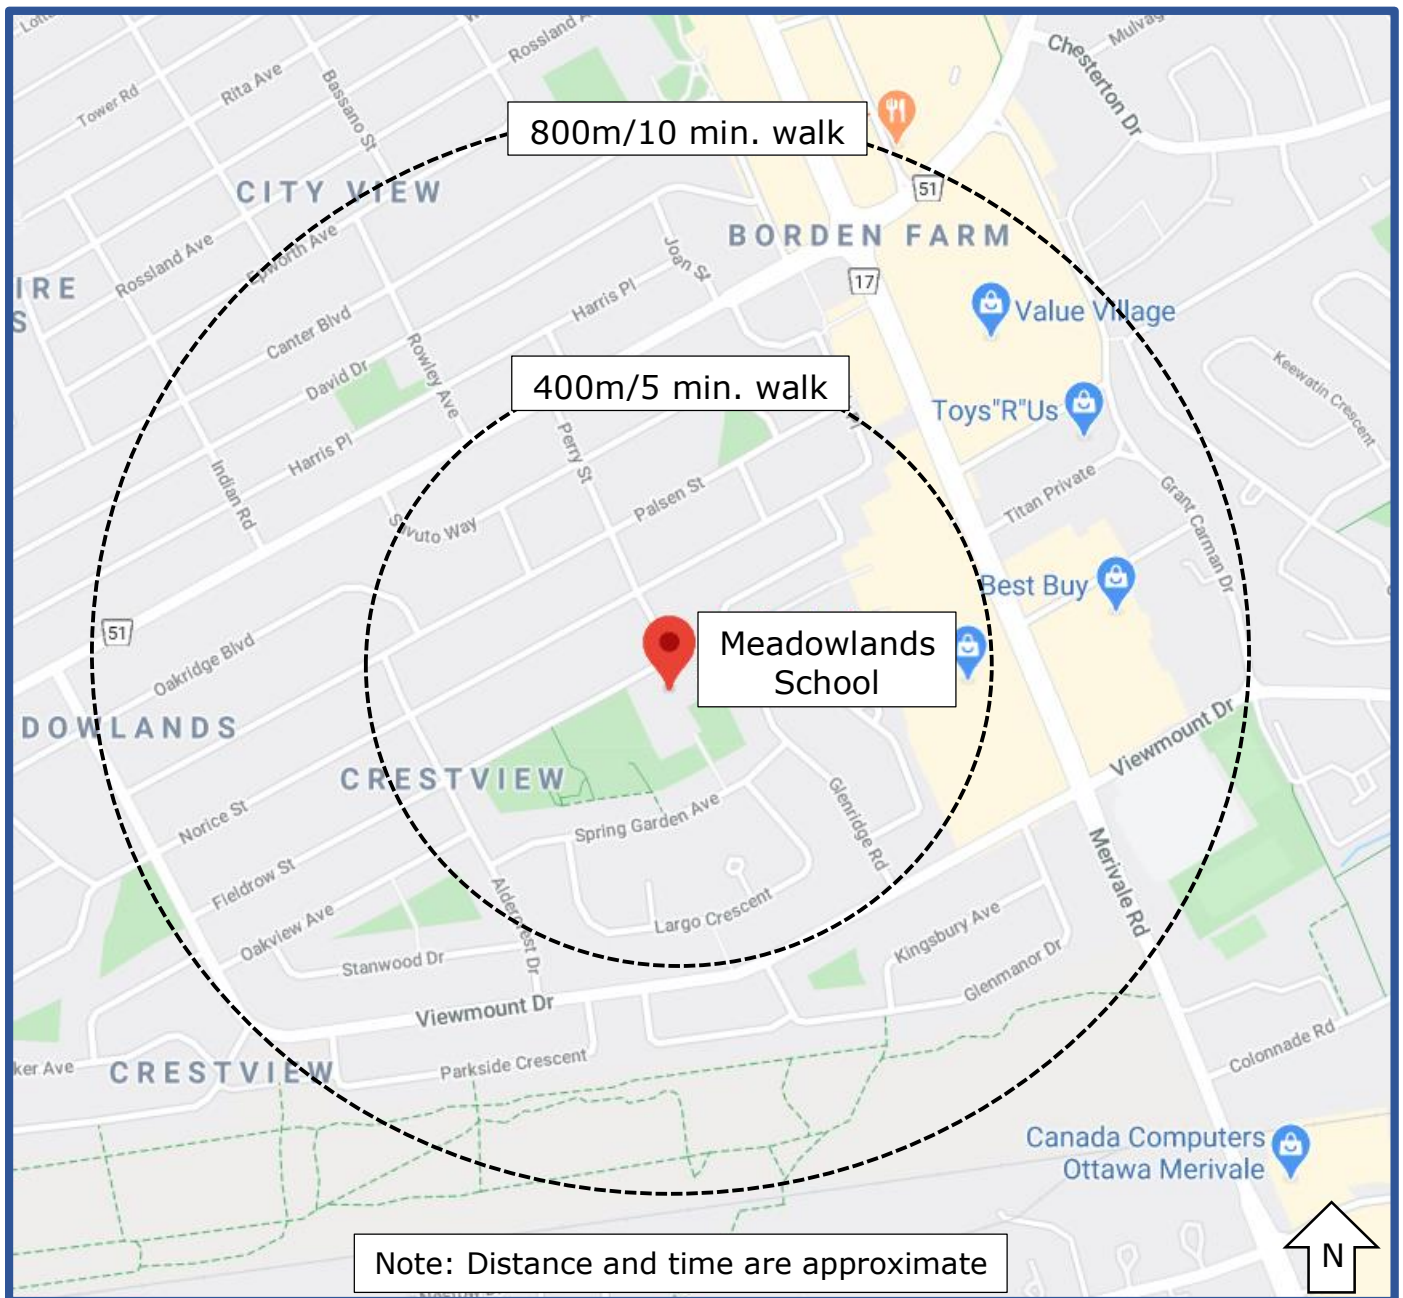

OSTA
Ottawa Student
Transportation
Authority

WALK-A-BLOCK MAP

Meadowlands Public School

Let's make the school zone safer for all students by reducing parent/guardian traffic at the school. On days when your family really needs to drive, please park a little farther away and **Walk-A-Block**.

SAFER SCHOOL ZONES START WITH YOU.

Information sourced from Google Maps