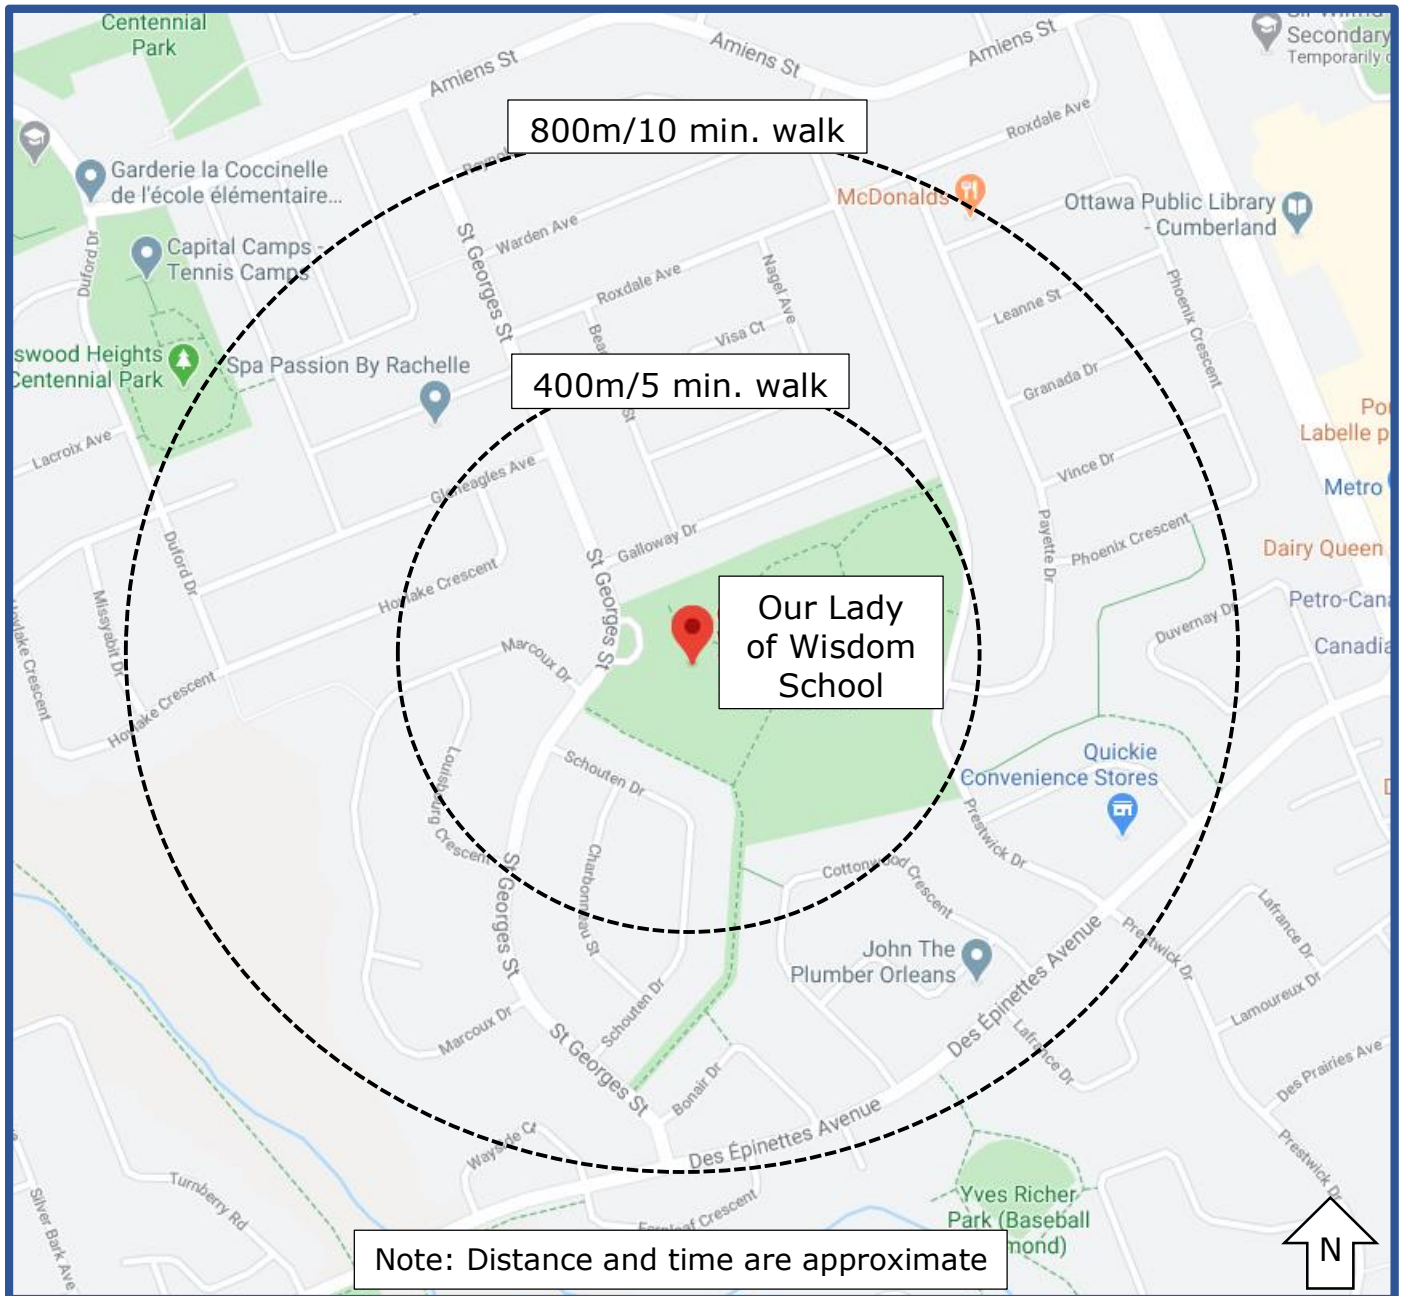

OSTA
Ottawa Student
Transportation
Authority

WALK-A-BLOCK MAP

Our Lady of Wisdom Catholic School

Let's make the school zone safer for all students by reducing parent/guardian traffic at the school. On days when your family really needs to drive, please park a little farther away and **Walk-A-Block**.

SAFER SCHOOL ZONES START WITH YOU.

Information sourced from Google Maps