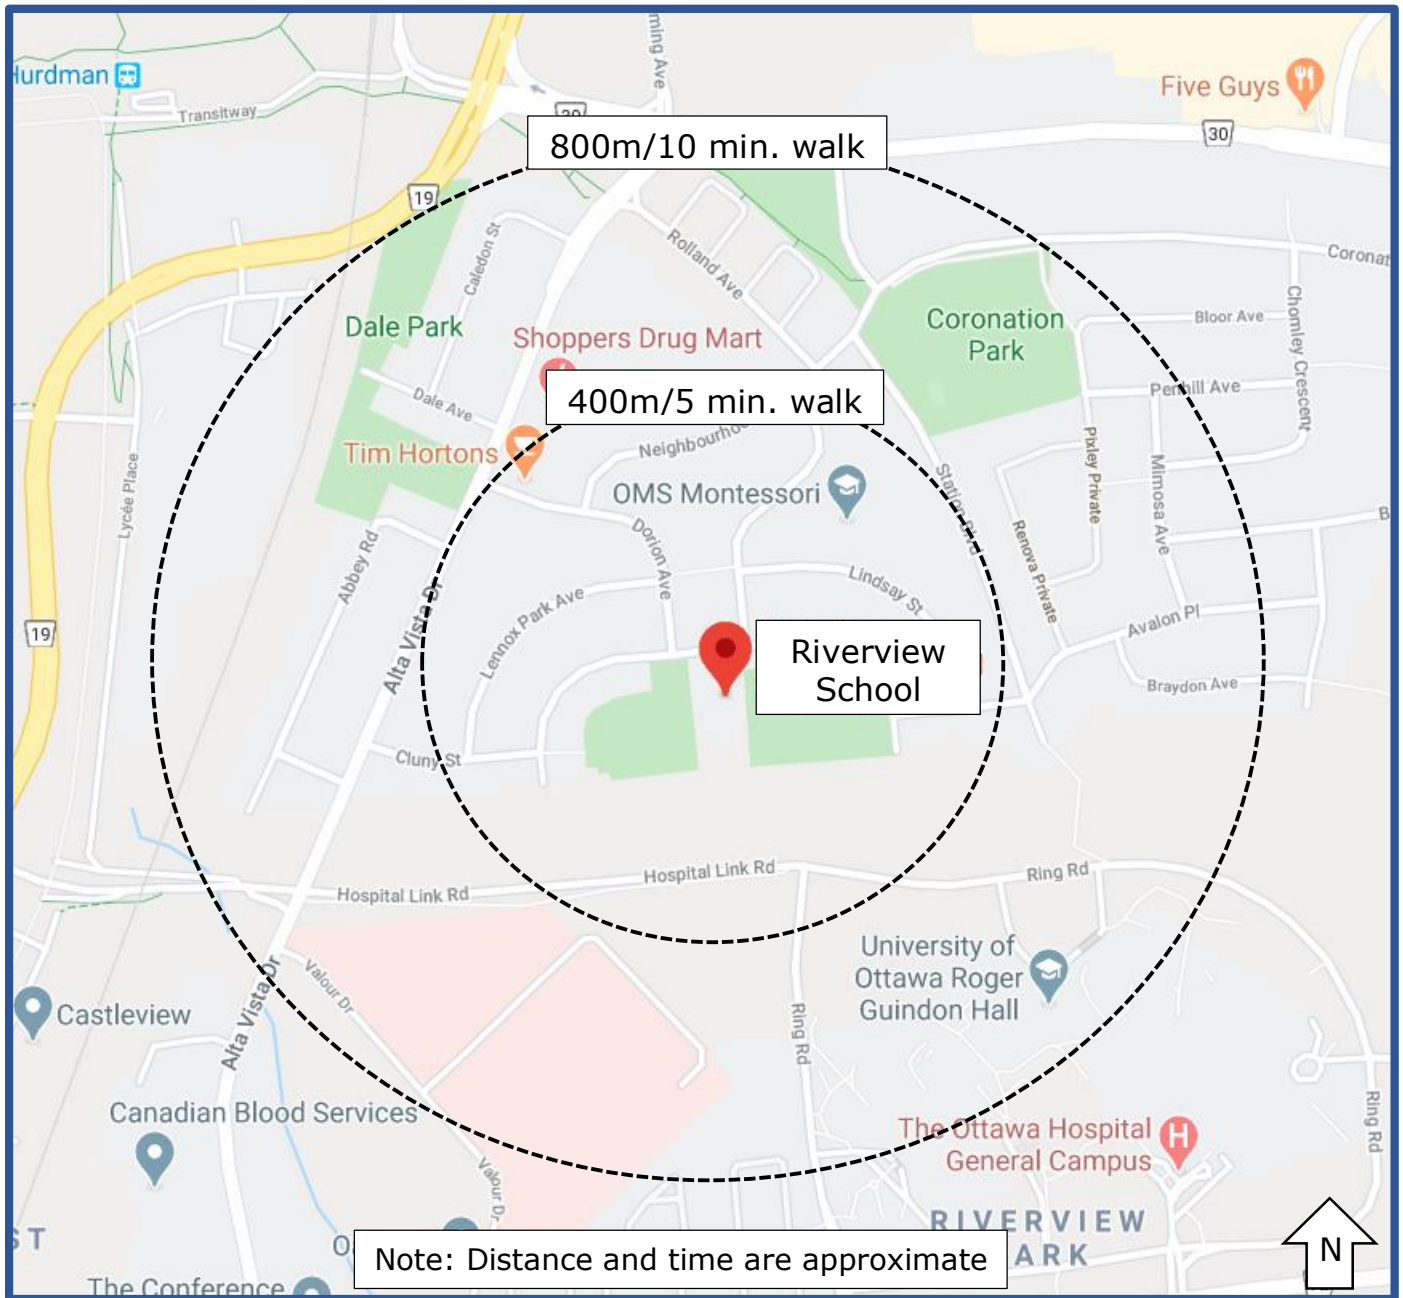

OSTA
Ottawa Student
Transportation
Authority

WALK-A-BLOCK MAP

Riverview Alternative School

Let's make the school zone safer for all students by reducing parent/guardian traffic at the school. On days when your family really needs to drive, please park a little farther away and **Walk-A-Block**.

SAFER SCHOOL ZONES START WITH YOU.

Information sourced from Google Maps