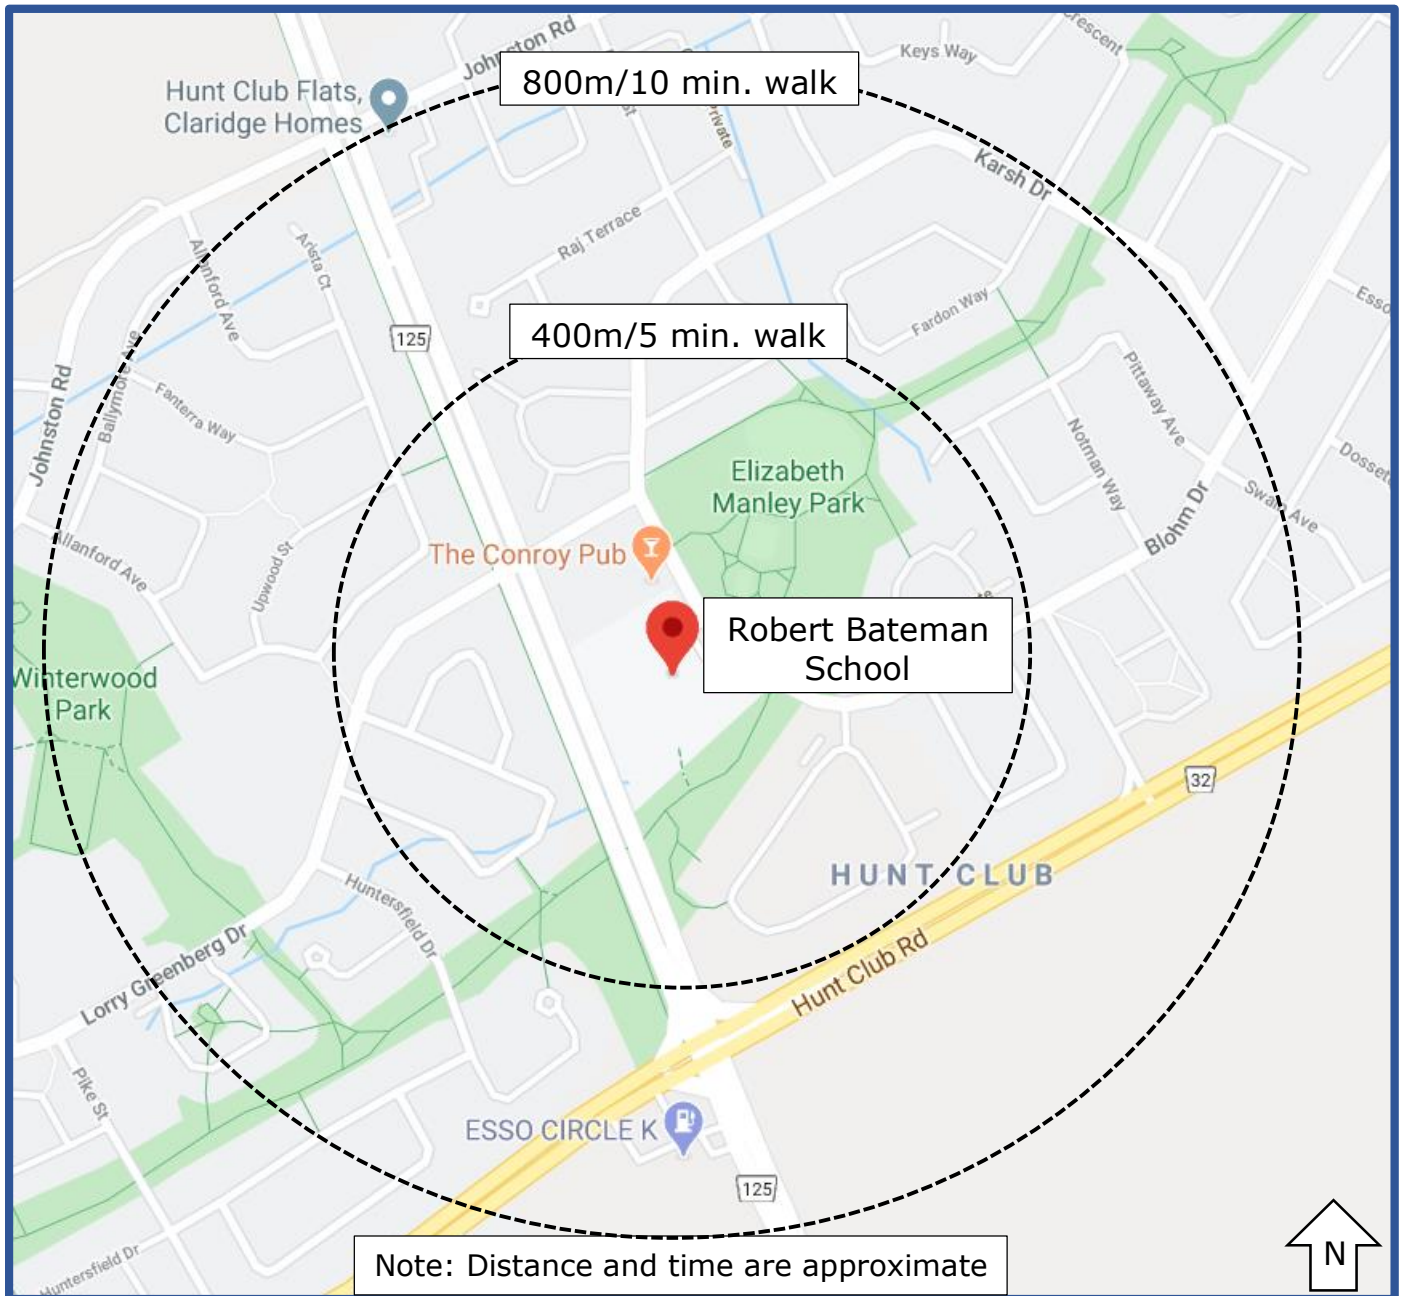

OSTA
Ottawa Student
Transportation
Authority

WALK-A-BLOCK MAP

Robert Bateman Public School

Let's make the school zone safer for all students by reducing parent/guardian traffic at the school. On days when your family really needs to drive, please park a little farther away and **Walk-A-Block**.

SAFER SCHOOL ZONES START WITH YOU.

Information sourced from Google Maps