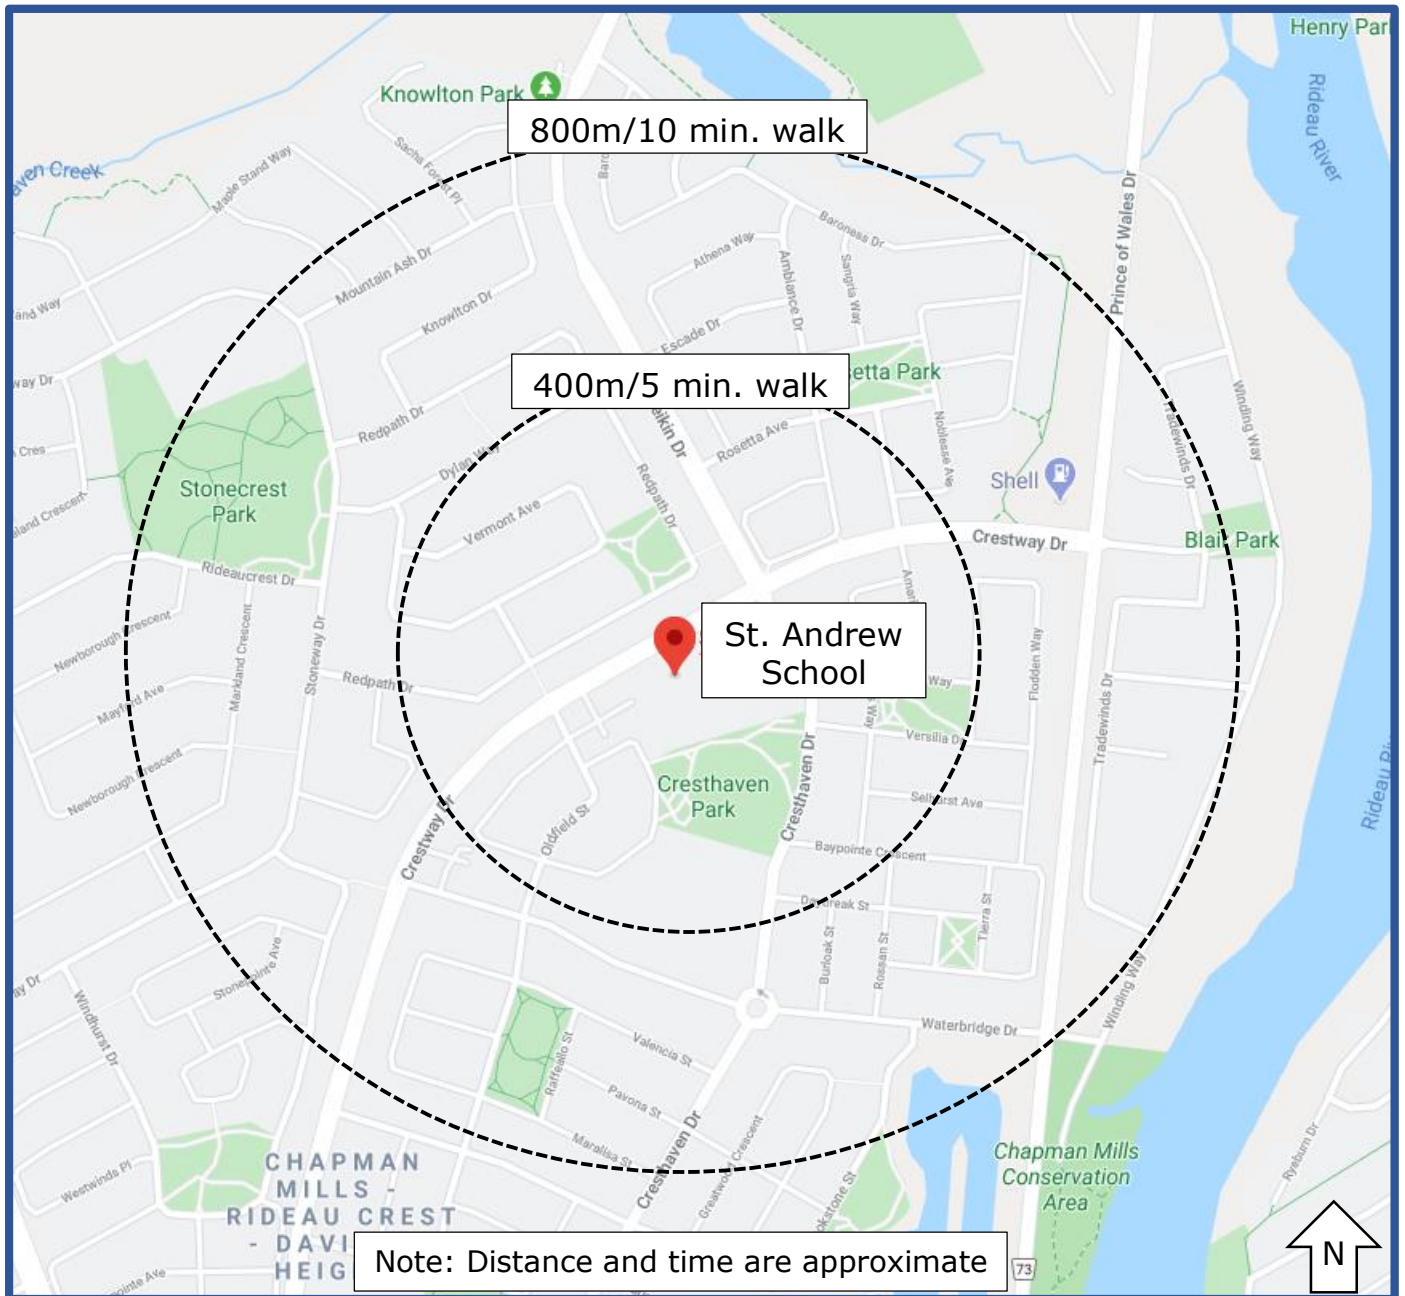

OSTA
Ottawa Student
Transportation
Authority

WALK-A-BLOCK MAP

St. Andrew Catholic School

Let's make the school zone safer for all students by reducing parent/guardian traffic at the school. On days when your family really needs to drive, please park a little farther away and **Walk-A-Block**.

SAFER SCHOOL ZONES START WITH YOU.

Information sourced from Google Maps