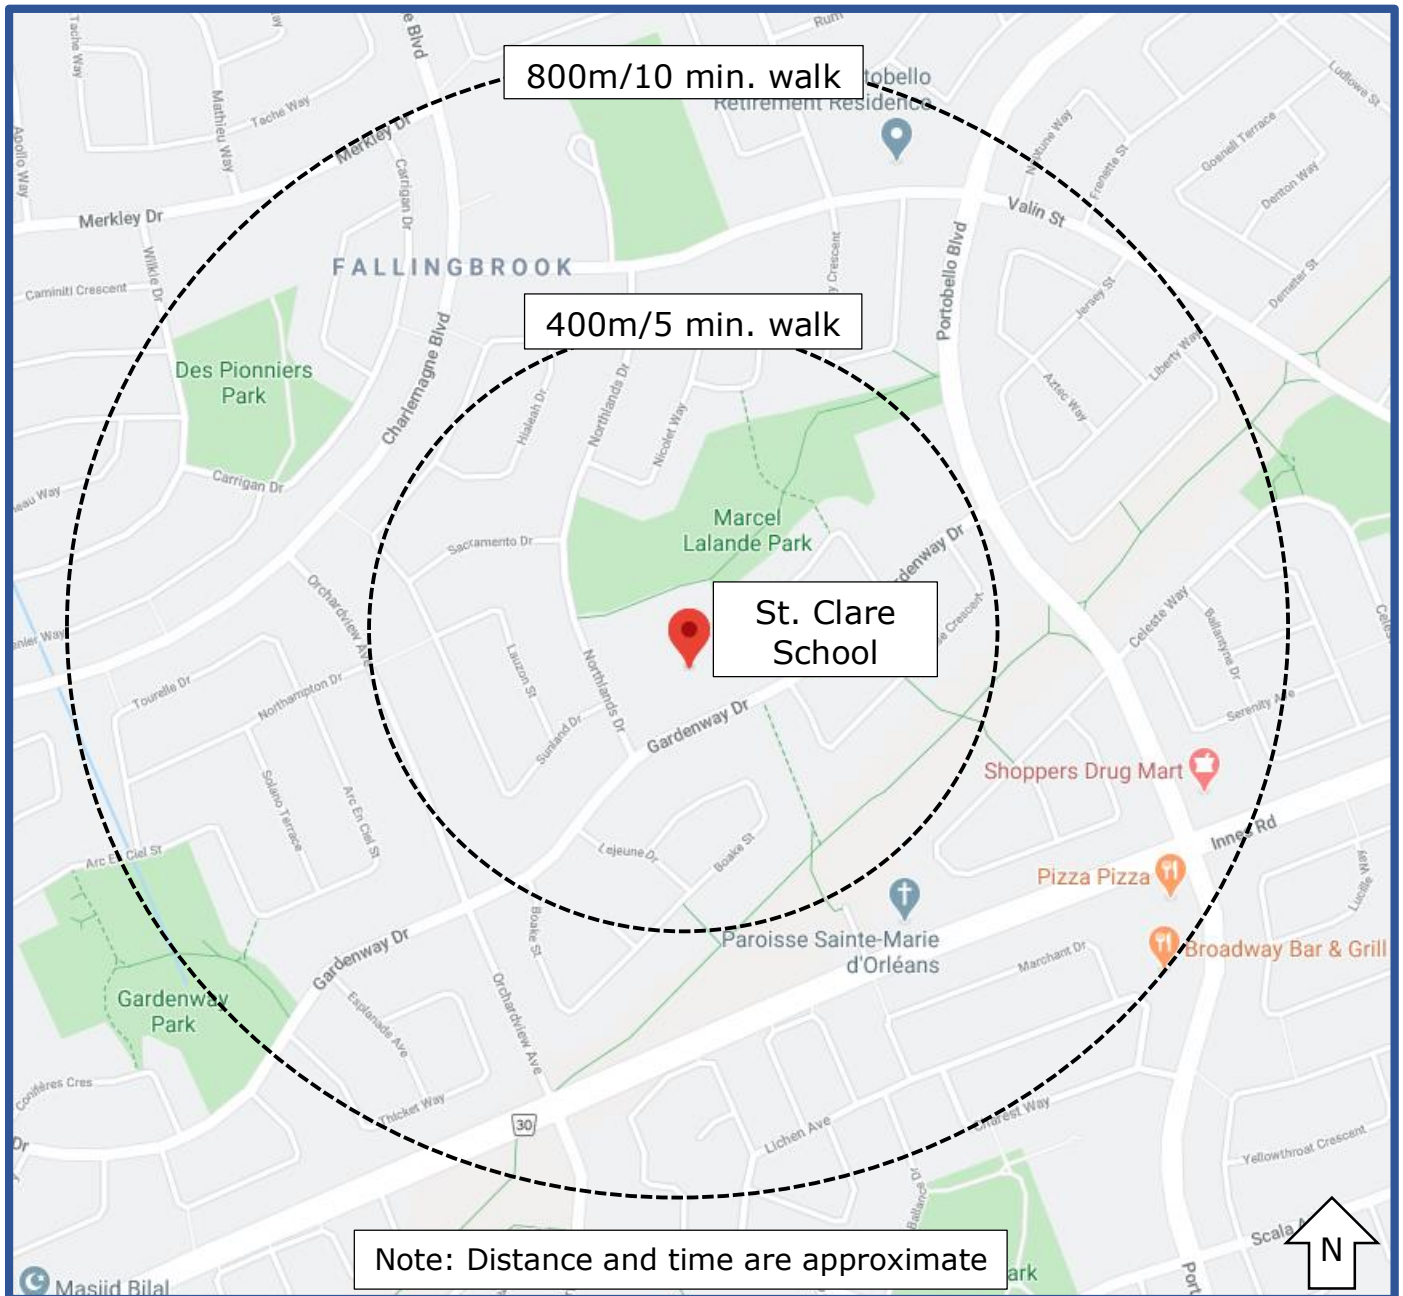

OSTA
Ottawa Student
Transportation
Authority

WALK-A-BLOCK MAP

St. Clare Catholic School

Let's make the school zone safer for all students by reducing parent/guardian traffic at the school. On days when your family really needs to drive, please park a little farther away and **Walk-A-Block**.

SAFER SCHOOL ZONES START WITH YOU.

Information sourced from Google Maps