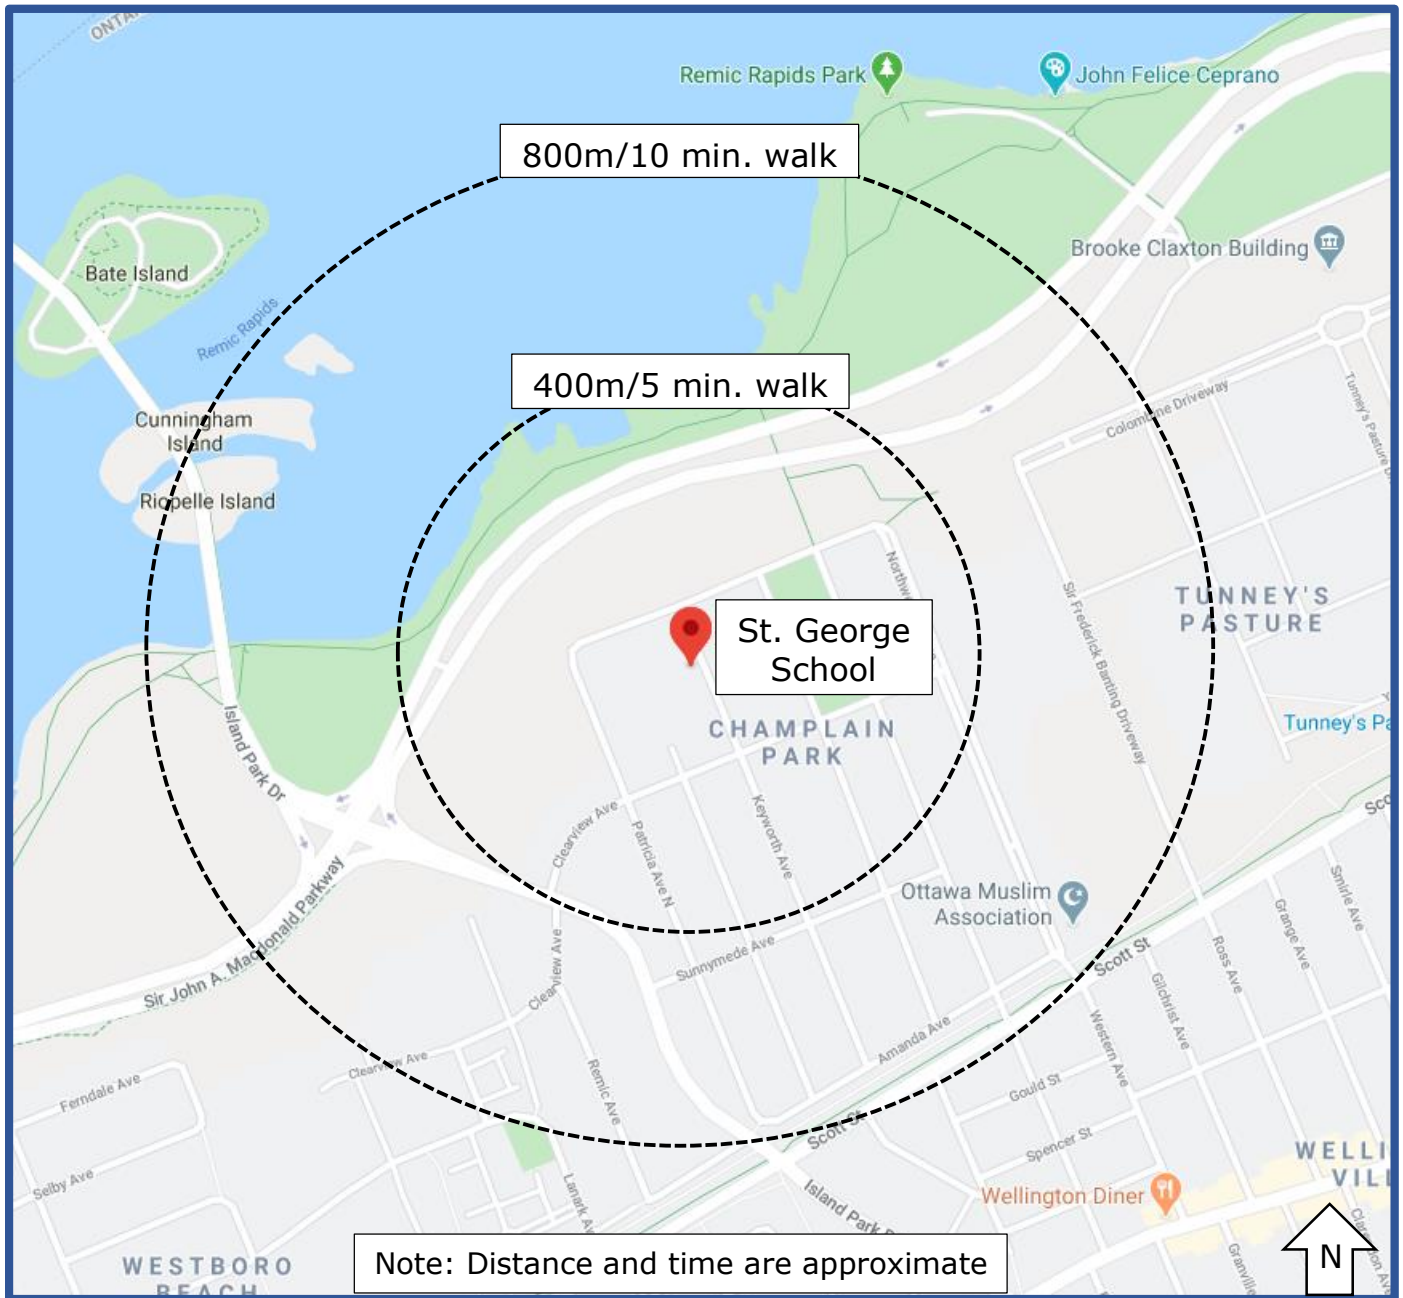

OSTA
Ottawa Student
Transportation
Authority

WALK-A-BLOCK MAP

St. George Catholic School

Let's make the school zone safer for all students by reducing parent/guardian traffic at the school. On days when your family really needs to drive, please park a little farther away and **Walk-A-Block**.

SAFER SCHOOL ZONES START WITH YOU.

Information sourced from Google Maps