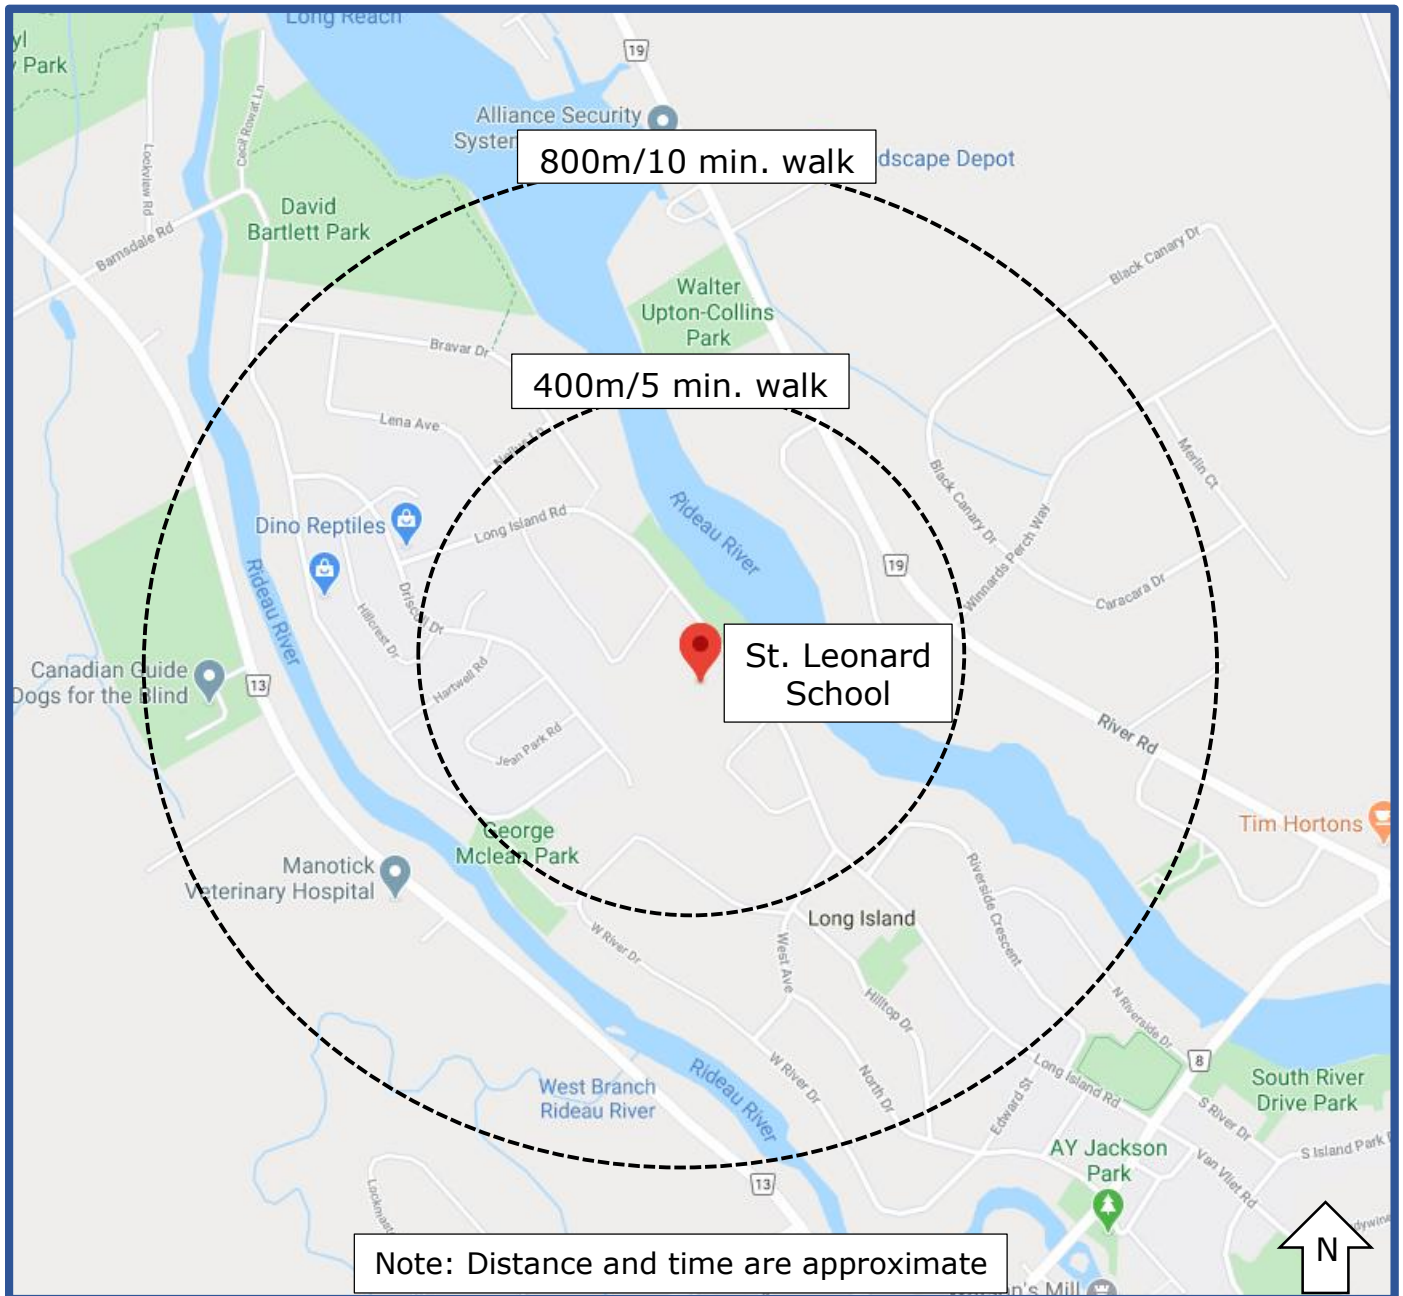

OSTA
Ottawa Student
Transportation
Authority

WALK-A-BLOCK MAP

St. Leonard Catholic School

Let's make the school zone safer for all students by reducing parent/guardian traffic at the school. On days when your family really needs to drive, please park a little farther away and **Walk-A-Block**.

SAFER SCHOOL ZONES START WITH YOU.

Information sourced from Google Maps