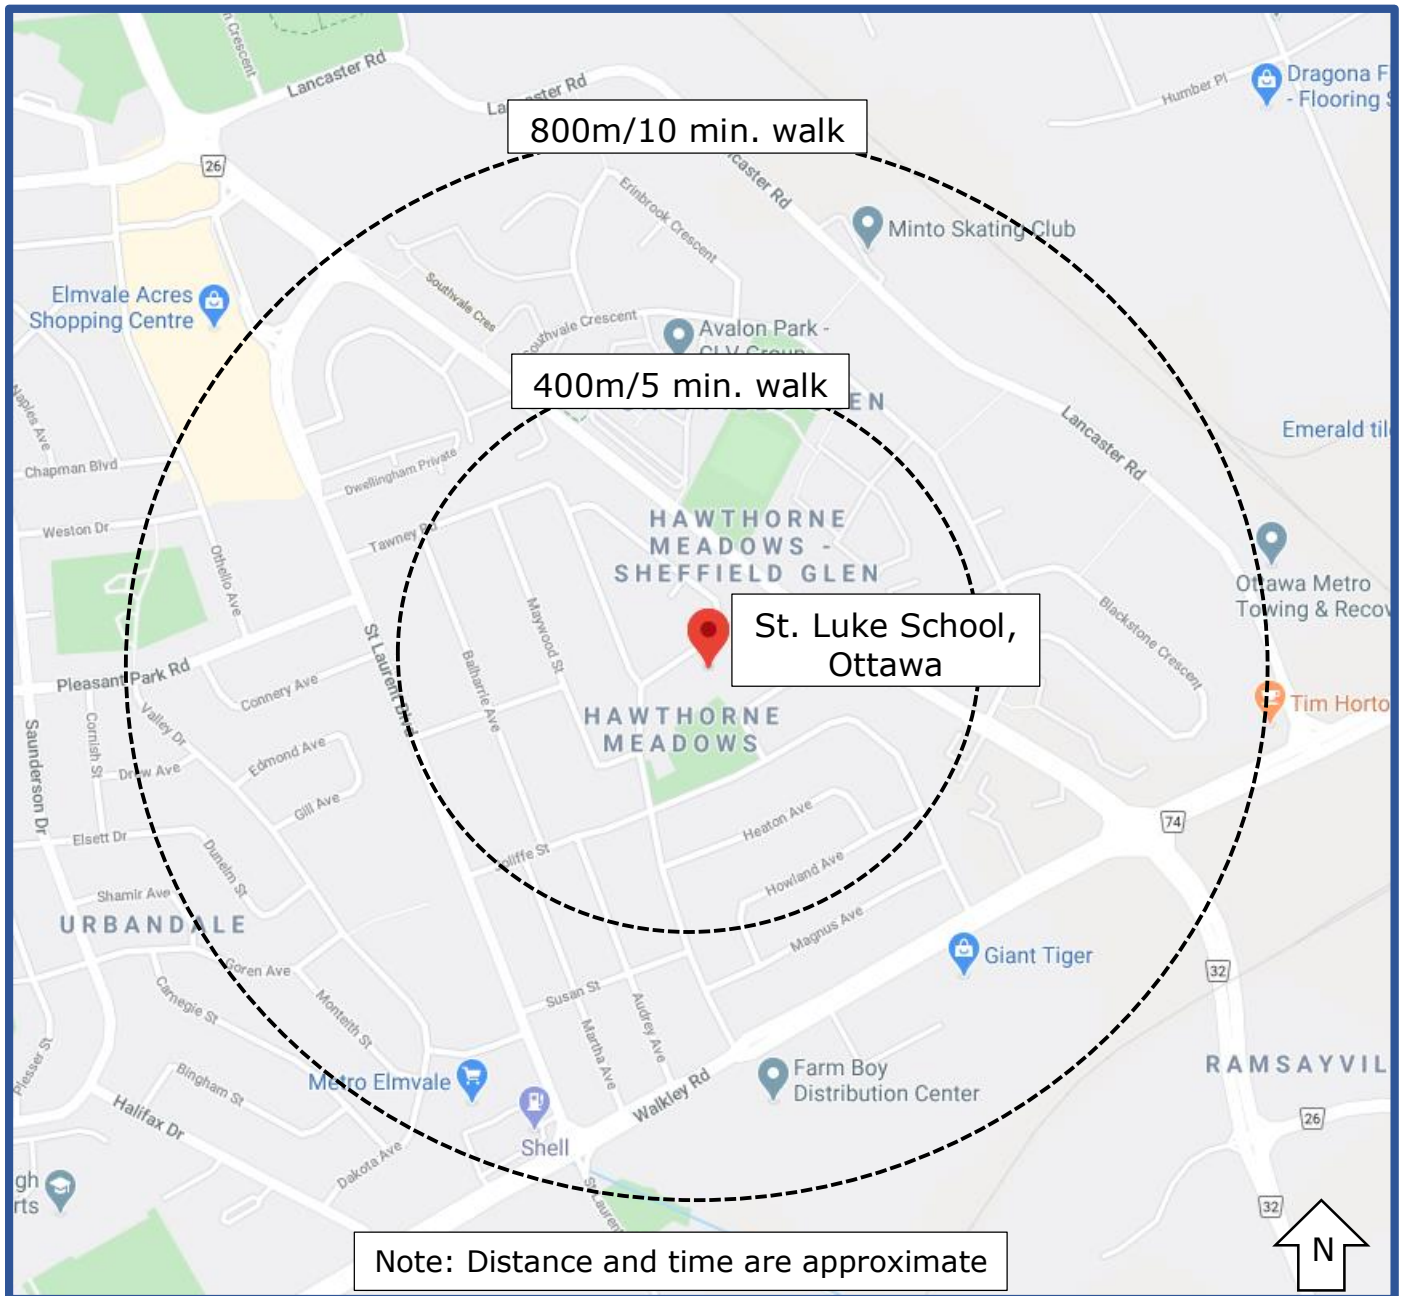

OSTA
Ottawa Student
Transportation
Authority

WALK-A-BLOCK MAP

St. Luke Catholic School, Ottawa

Let's make the school zone safer for all students by reducing parent/guardian traffic at the school. On days when your family really needs to drive, please park a little farther away and **Walk-A-Block**.

SAFER SCHOOL ZONES START WITH YOU.

Information sourced from Google Maps