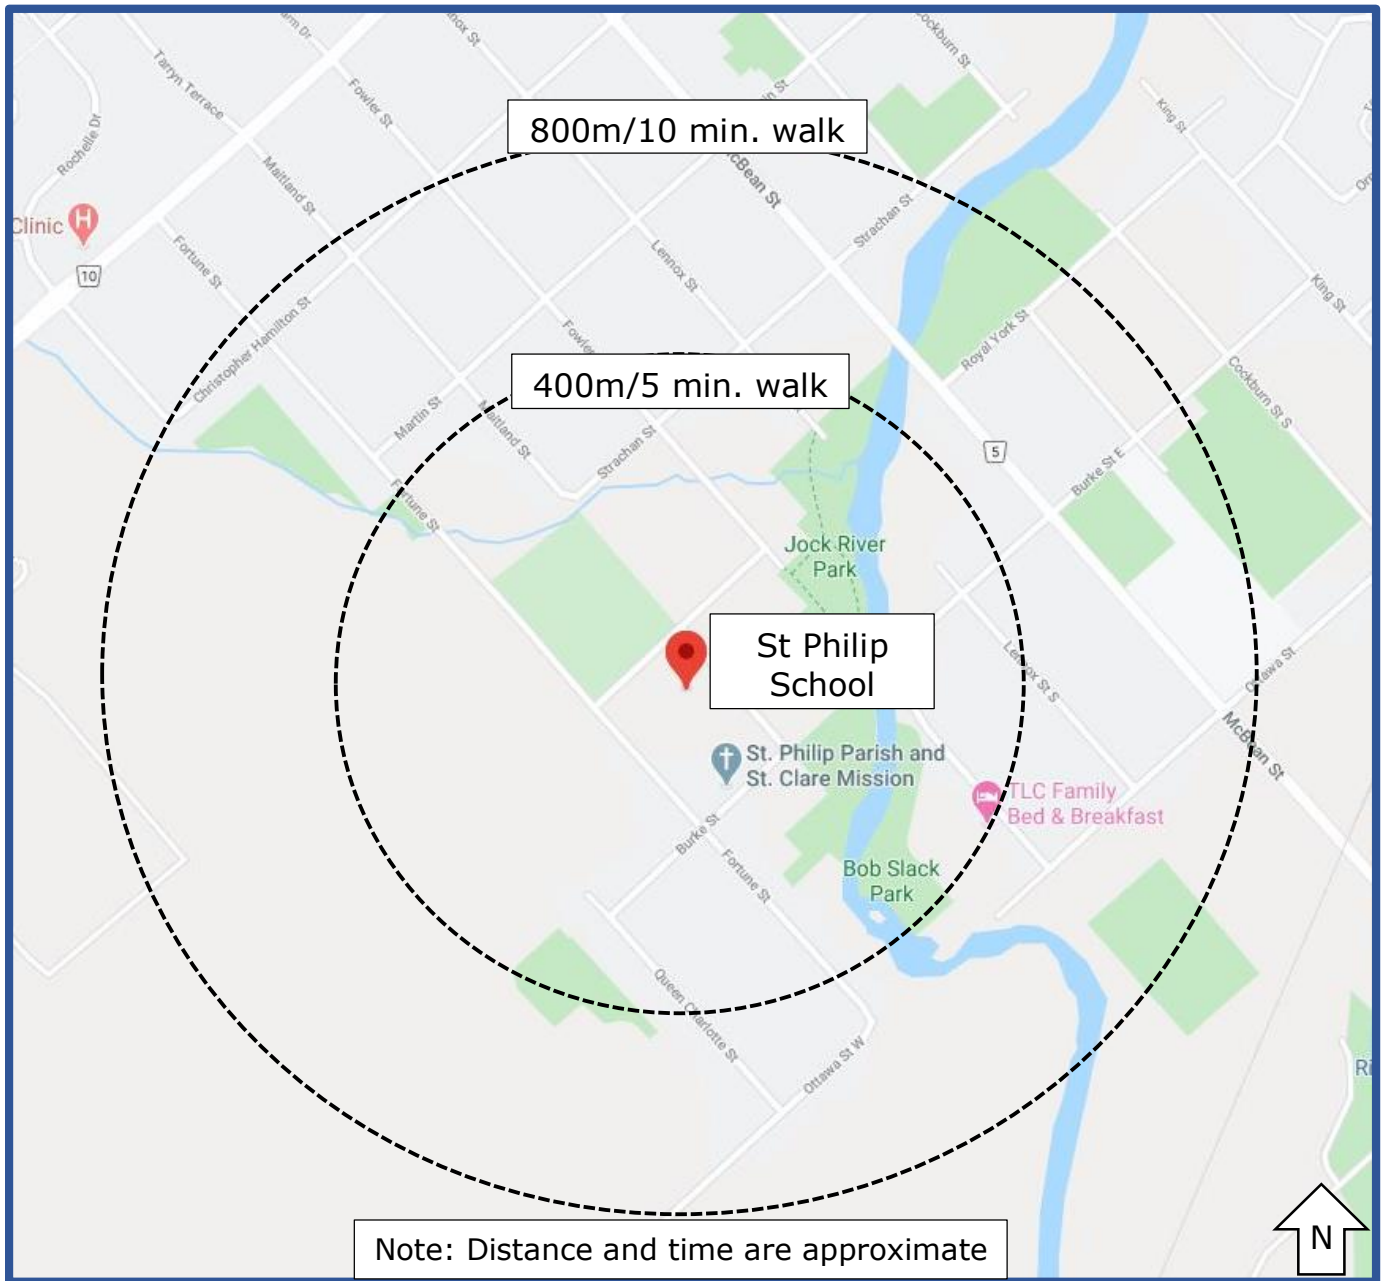

OSTA
Ottawa Student
Transportation
Authority

WALK-A-BLOCK MAP

St. Philip Catholic School

Let's make the school zone safer for all students by reducing parent/guardian traffic at the school. On days when your family really needs to drive, please park a little farther away and **Walk-A-Block**.

SAFER SCHOOL ZONES START WITH YOU.

Information sourced from Google Maps