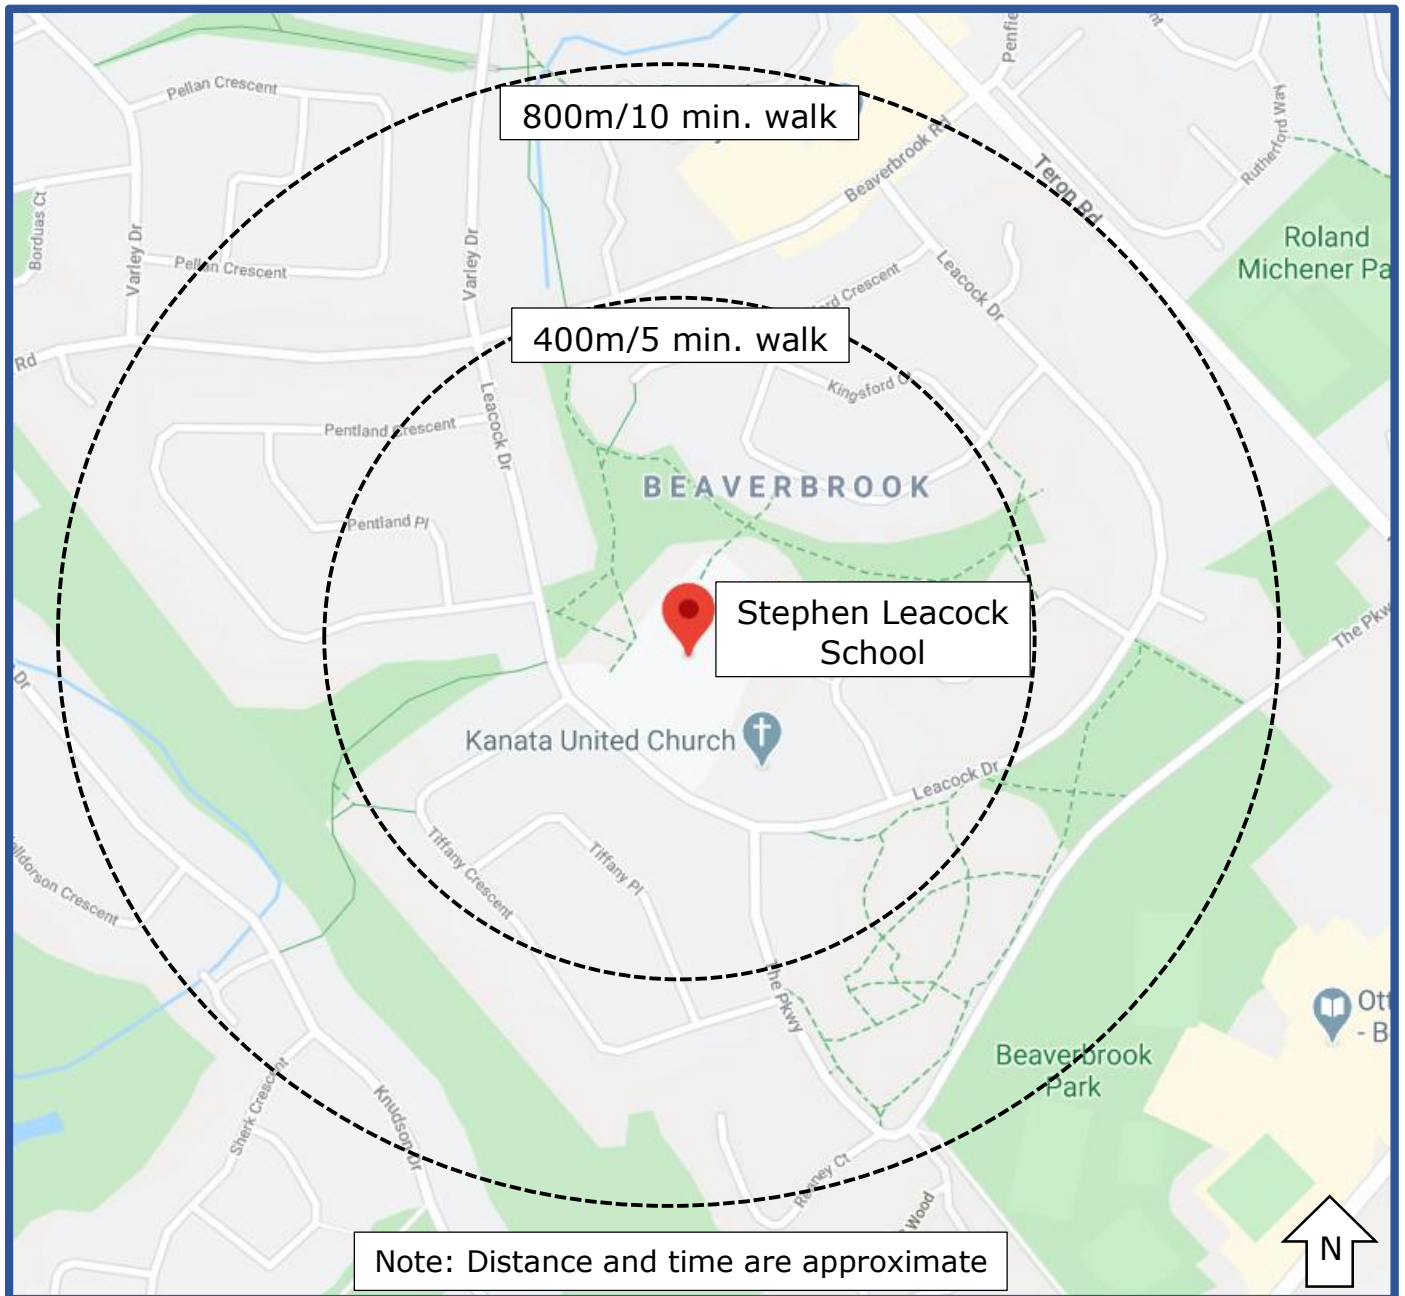

OSTA
Ottawa Student
Transportation
Authority

WALK-A-BLOCK MAP

Stephen Leacock Public School

Let's make the school zone safer for all students by reducing parent/guardian traffic at the school. On days when your family really needs to drive, please park a little farther away and **Walk-A-Block**.

SAFER SCHOOL ZONES START WITH YOU.

Information sourced from Google Maps