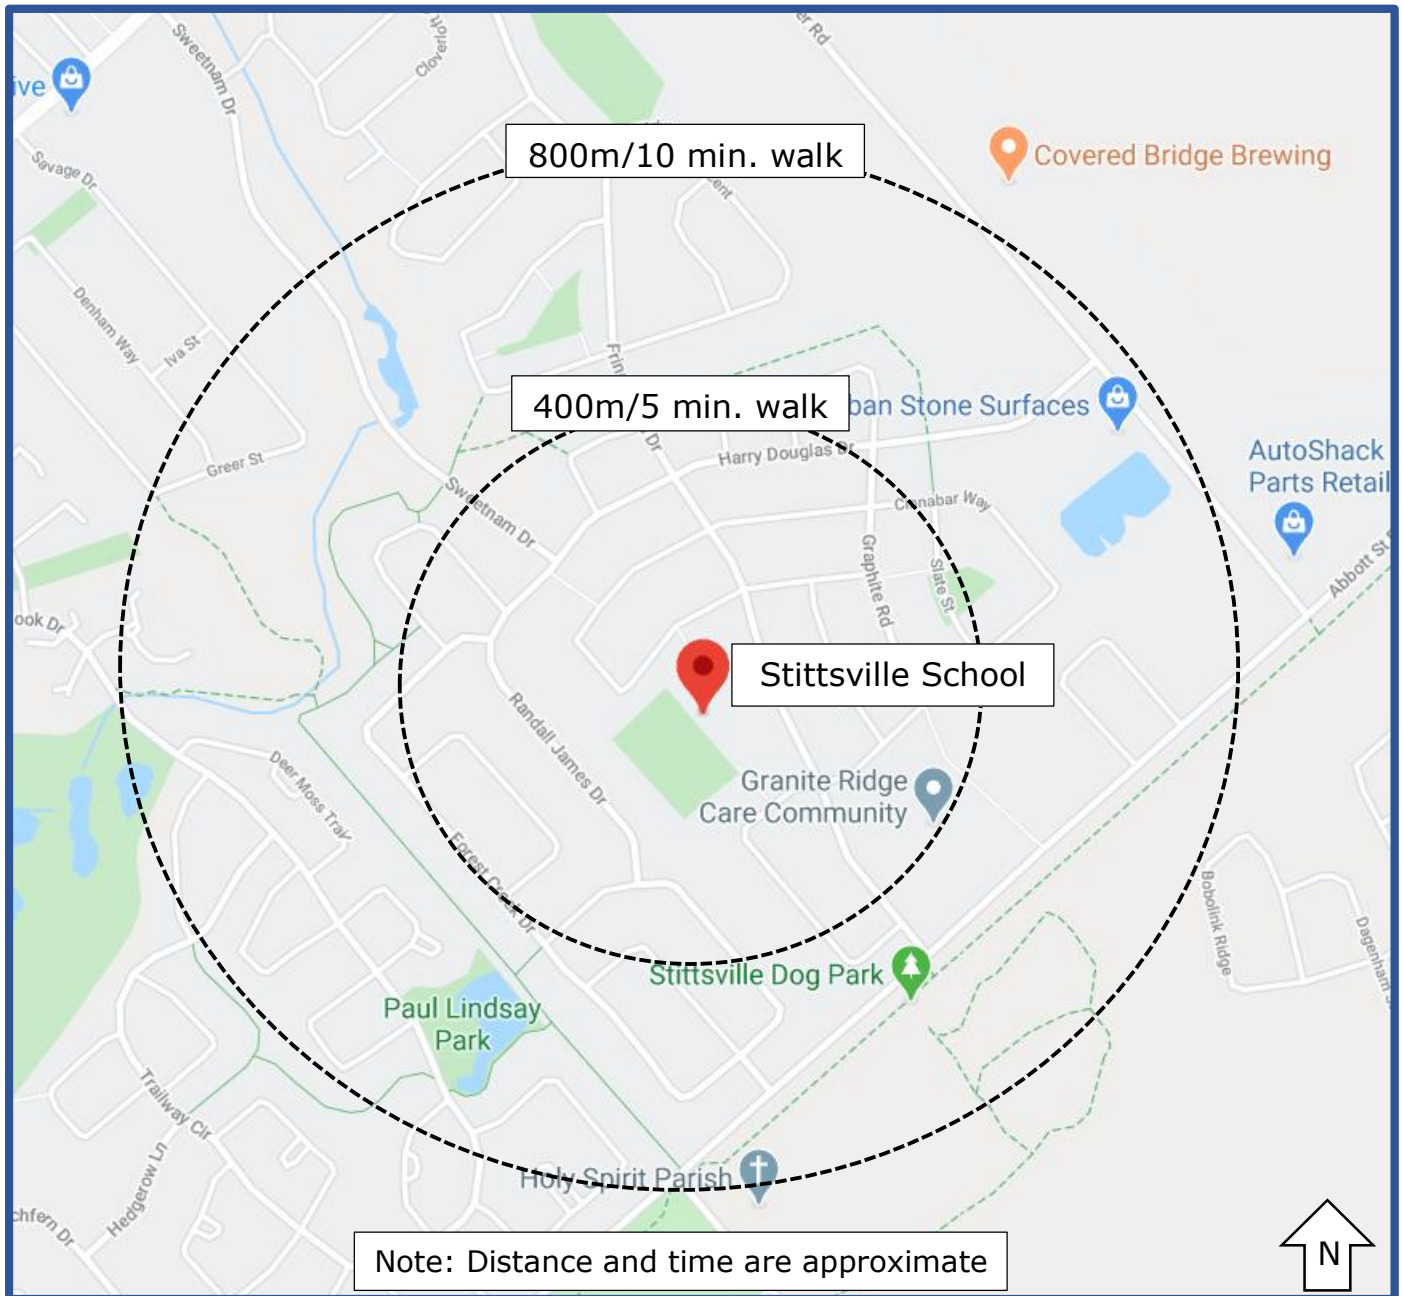

OSTA
Ottawa Student
Transportation
Authority

WALK-A-BLOCK MAP

Stittsville Public School

Let's make the school zone safer for all students by reducing parent/guardian traffic at the school. On days when your family really needs to drive, please park a little farther away and **Walk-A-Block**.

SAFER SCHOOL ZONES START WITH YOU.

Information sourced from Google Maps