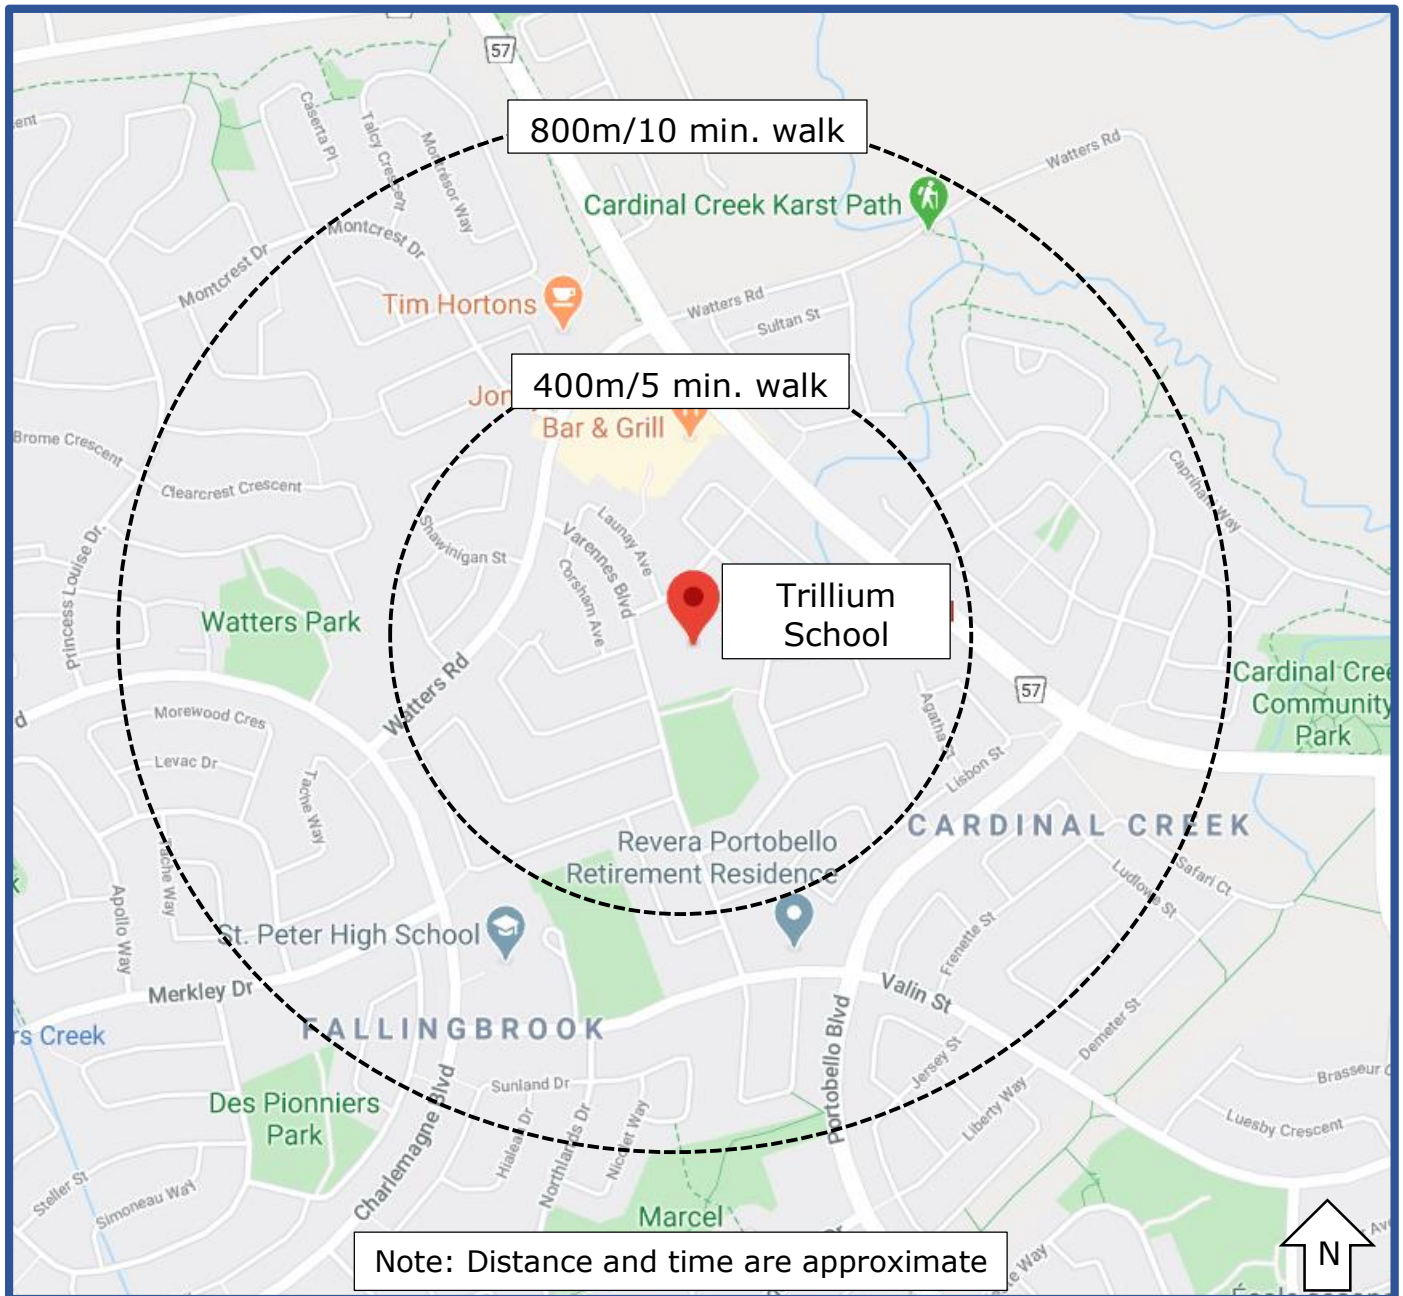

OSTA
Ottawa Student
Transportation
Authority

WALK-A-BLOCK MAP

Trillium Elementary School

Let's make the school zone safer for all students by reducing parent/guardian traffic at the school. On days when your family really needs to drive, please park a little farther away and **Walk-A-Block**.

SAFER SCHOOL ZONES START WITH YOU.

Information sourced from Google Maps