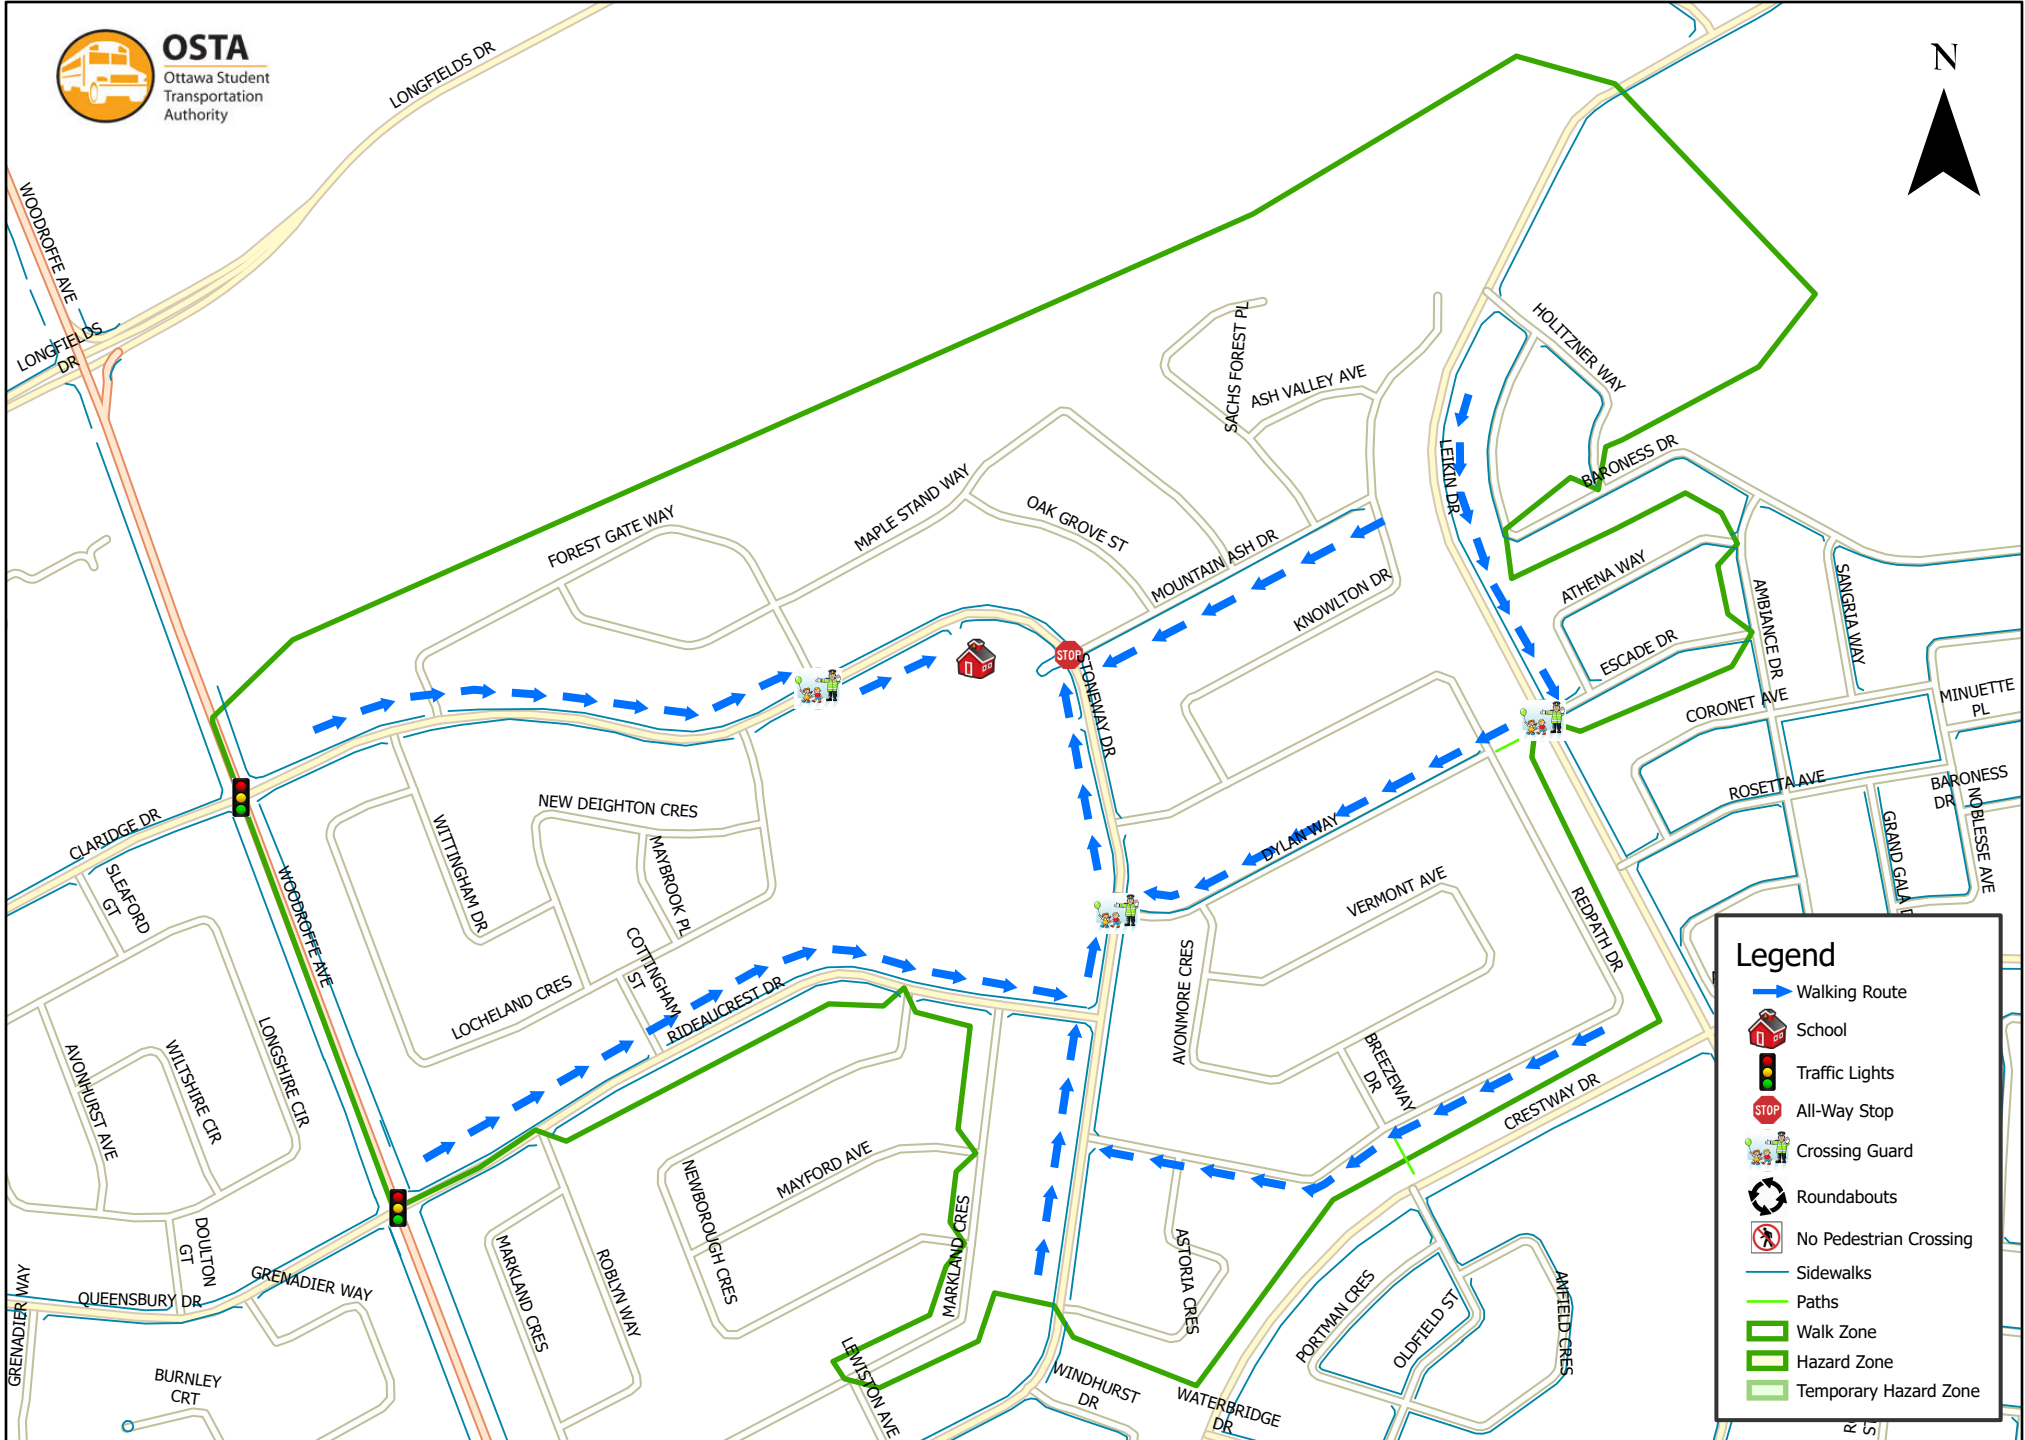

# Adrienne Clarkson Elementary School 800 m Walk Zone Kindergarten

**Legend**

- Walking Route
- School
- Traffic Lights
- All-Way Stop
- Crossing Guard
- Roundabouts
- No Pedestrian Crossing
- Sidewalks
- Paths
- Walk Zone
- Hazard Zone
- Temporary Hazard Zone

This map is intended for information purposes only. Ottawa Student Transportation Authority assumes no responsibility for people using these routes.