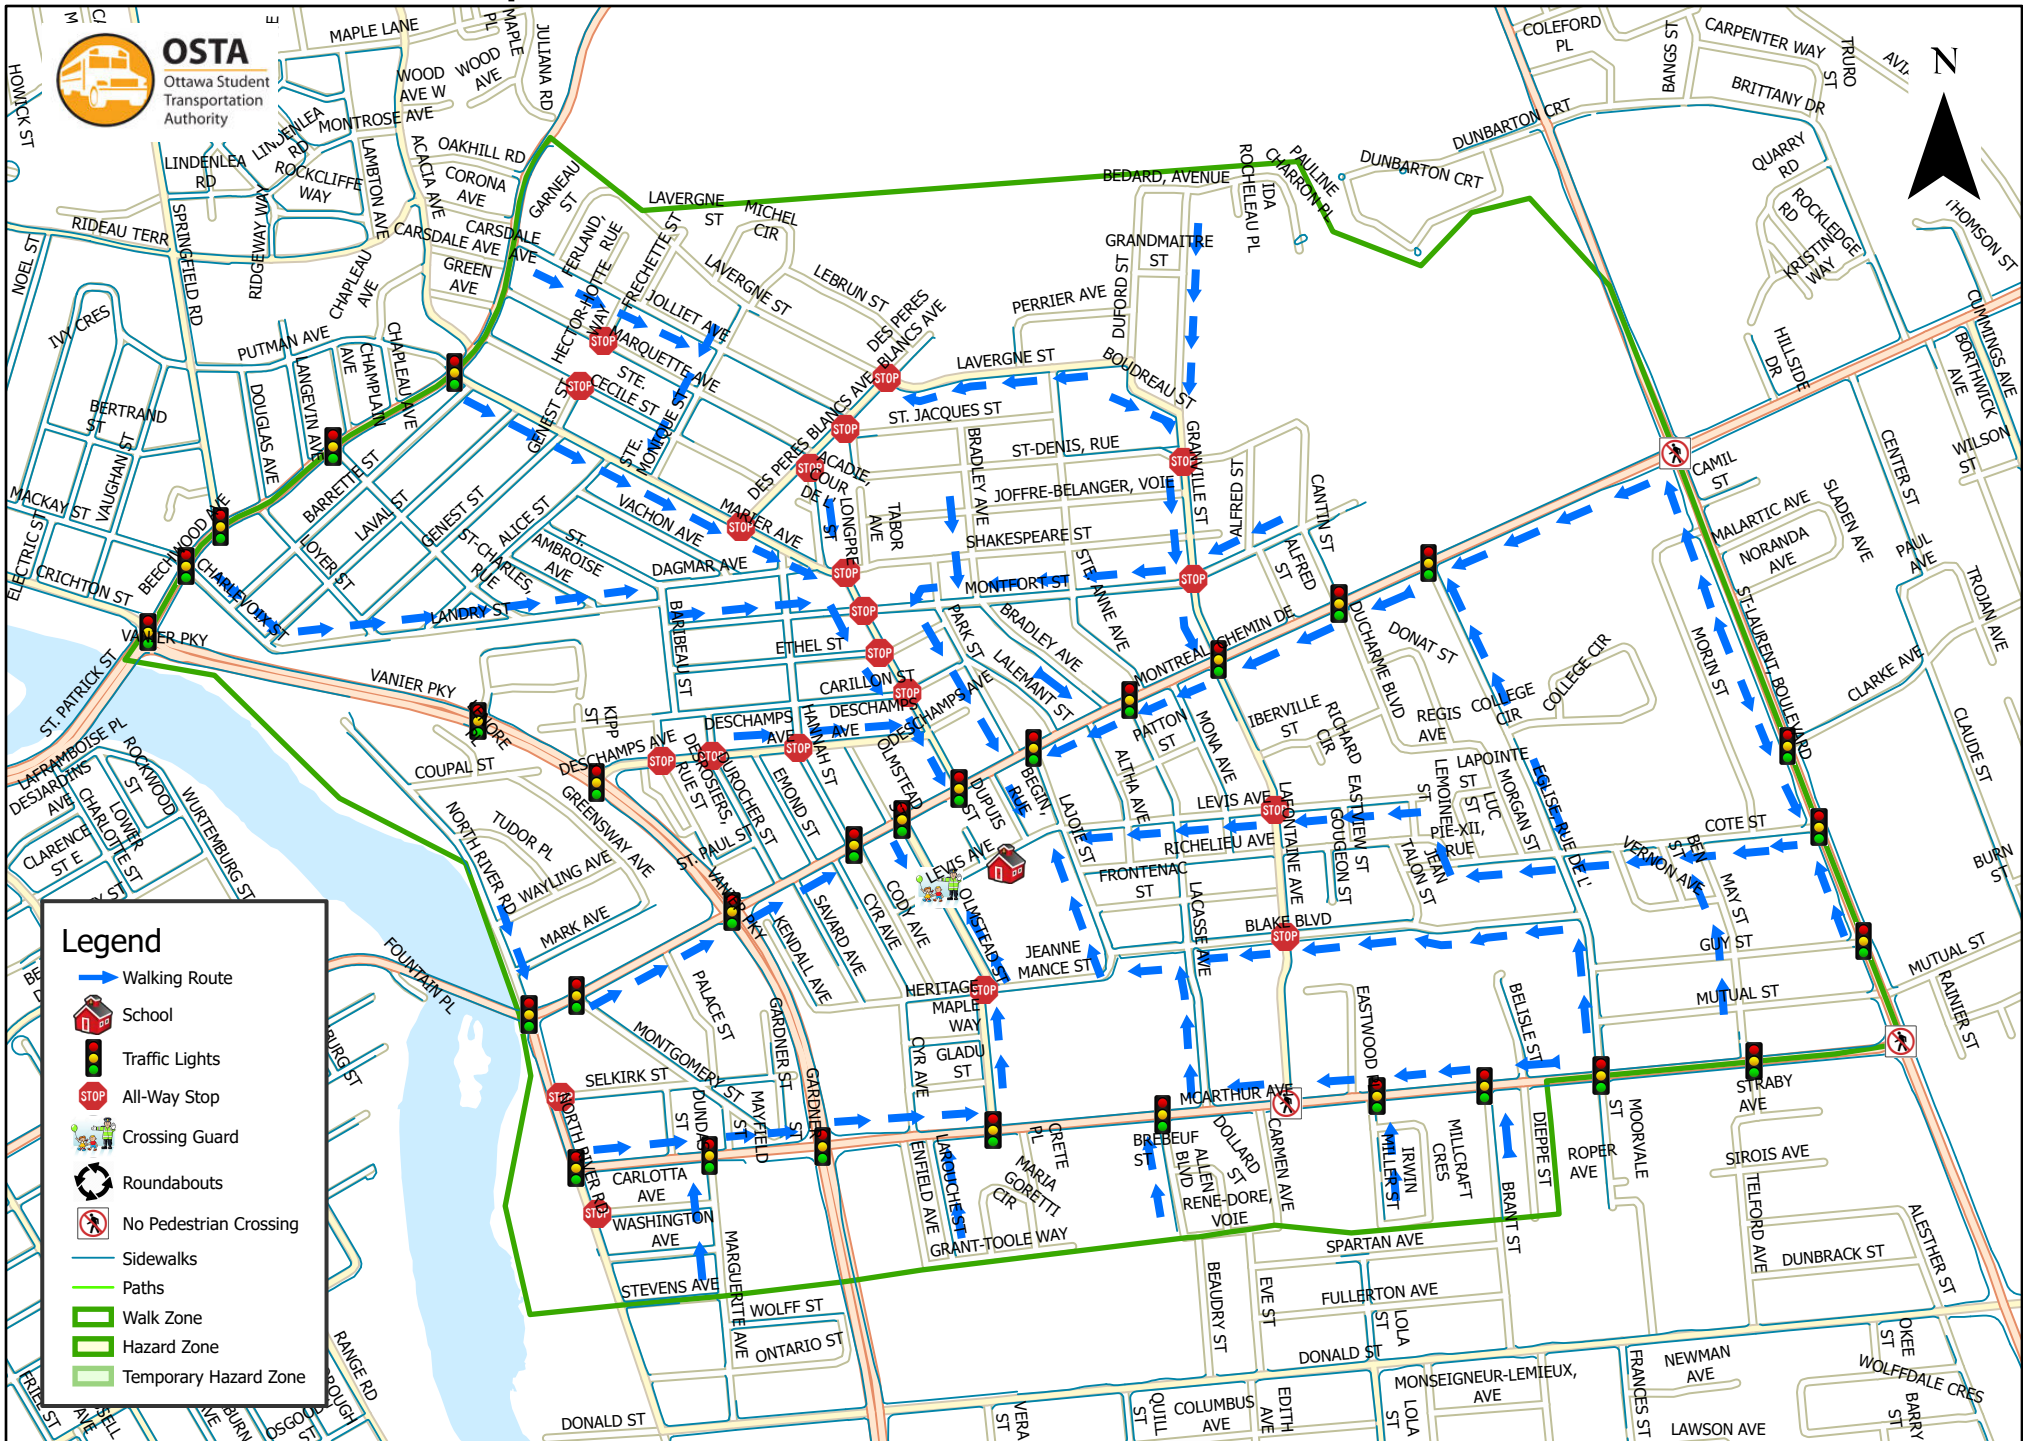

Assumption School 1.6 km Walk Zone Grades 4-6

Legend

-  Walking Route
-  School
-  Traffic Lights
-  All-Way Stop
-  Crossing Guard
-  Roundabouts
-  No Pedestrian Crossing
-  Sidewalks
-  Paths
-  Walk Zone
-  Hazard Zone
-  Temporary Hazard Zone

This map is intended for information purposes only. Ottawa Student Transportation Authority assumes no responsibility for people using these routes.