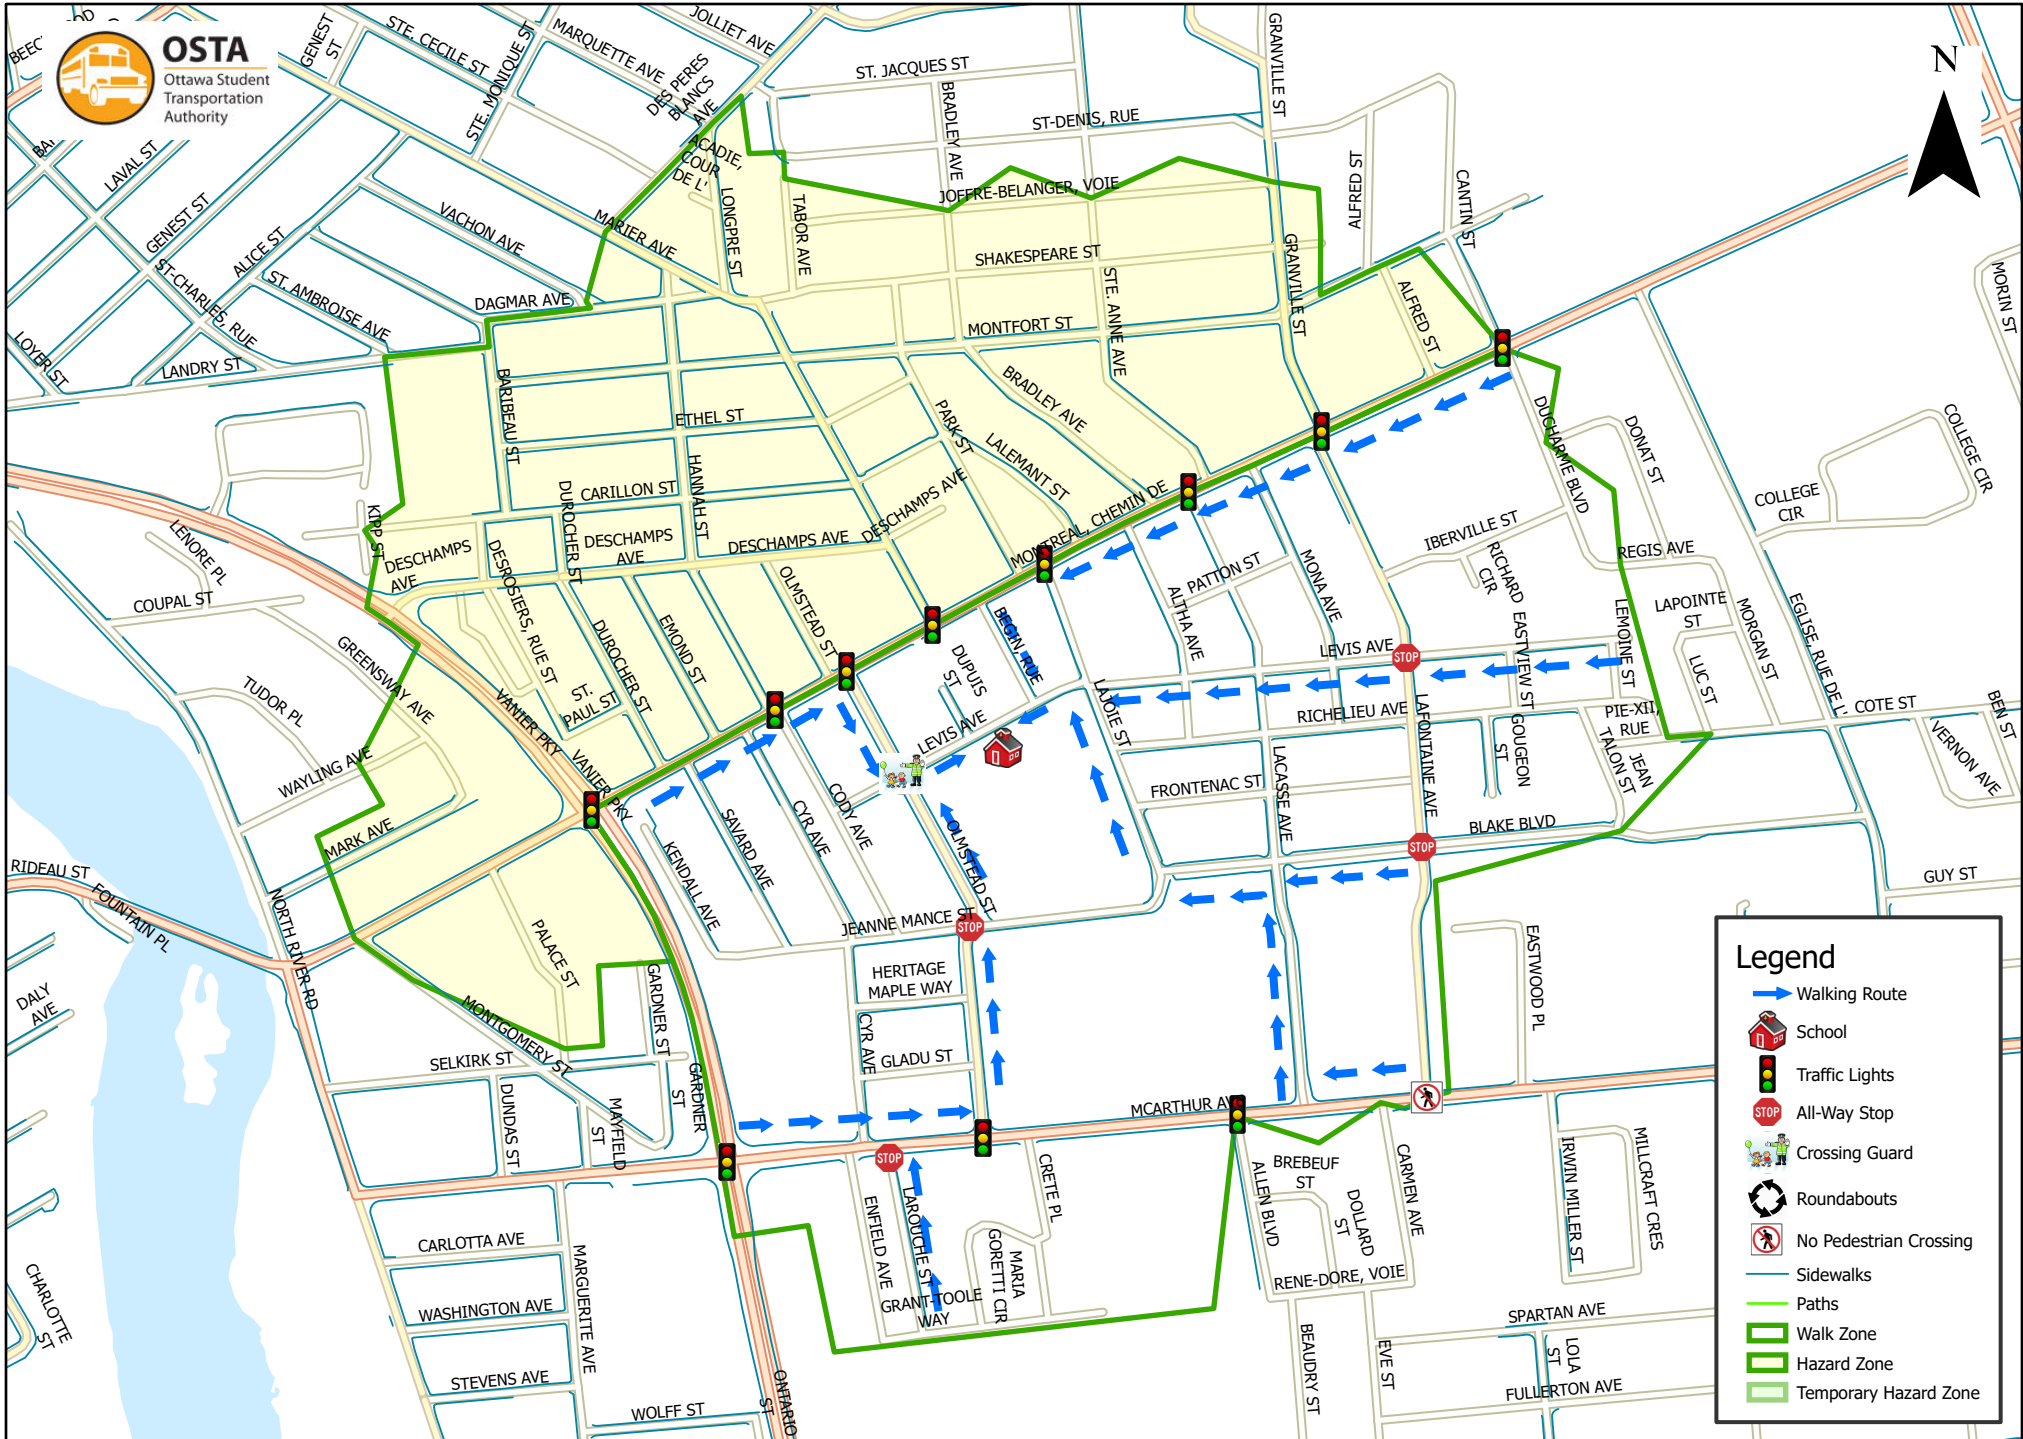

Assumption School 800 m Walk Zone Kindergarten

Legend

- Walking Route
- School
- Traffic Lights
- All-Way Stop
- Crossing Guard
- Roundabouts
- No Pedestrian Crossing
- Sidewalks
- Paths
- Walk Zone
- Hazard Zone
- Temporary Hazard Zone

This map is intended for information purposes only. Ottawa Student Transportation Authority assumes no responsibility for people using these routes.