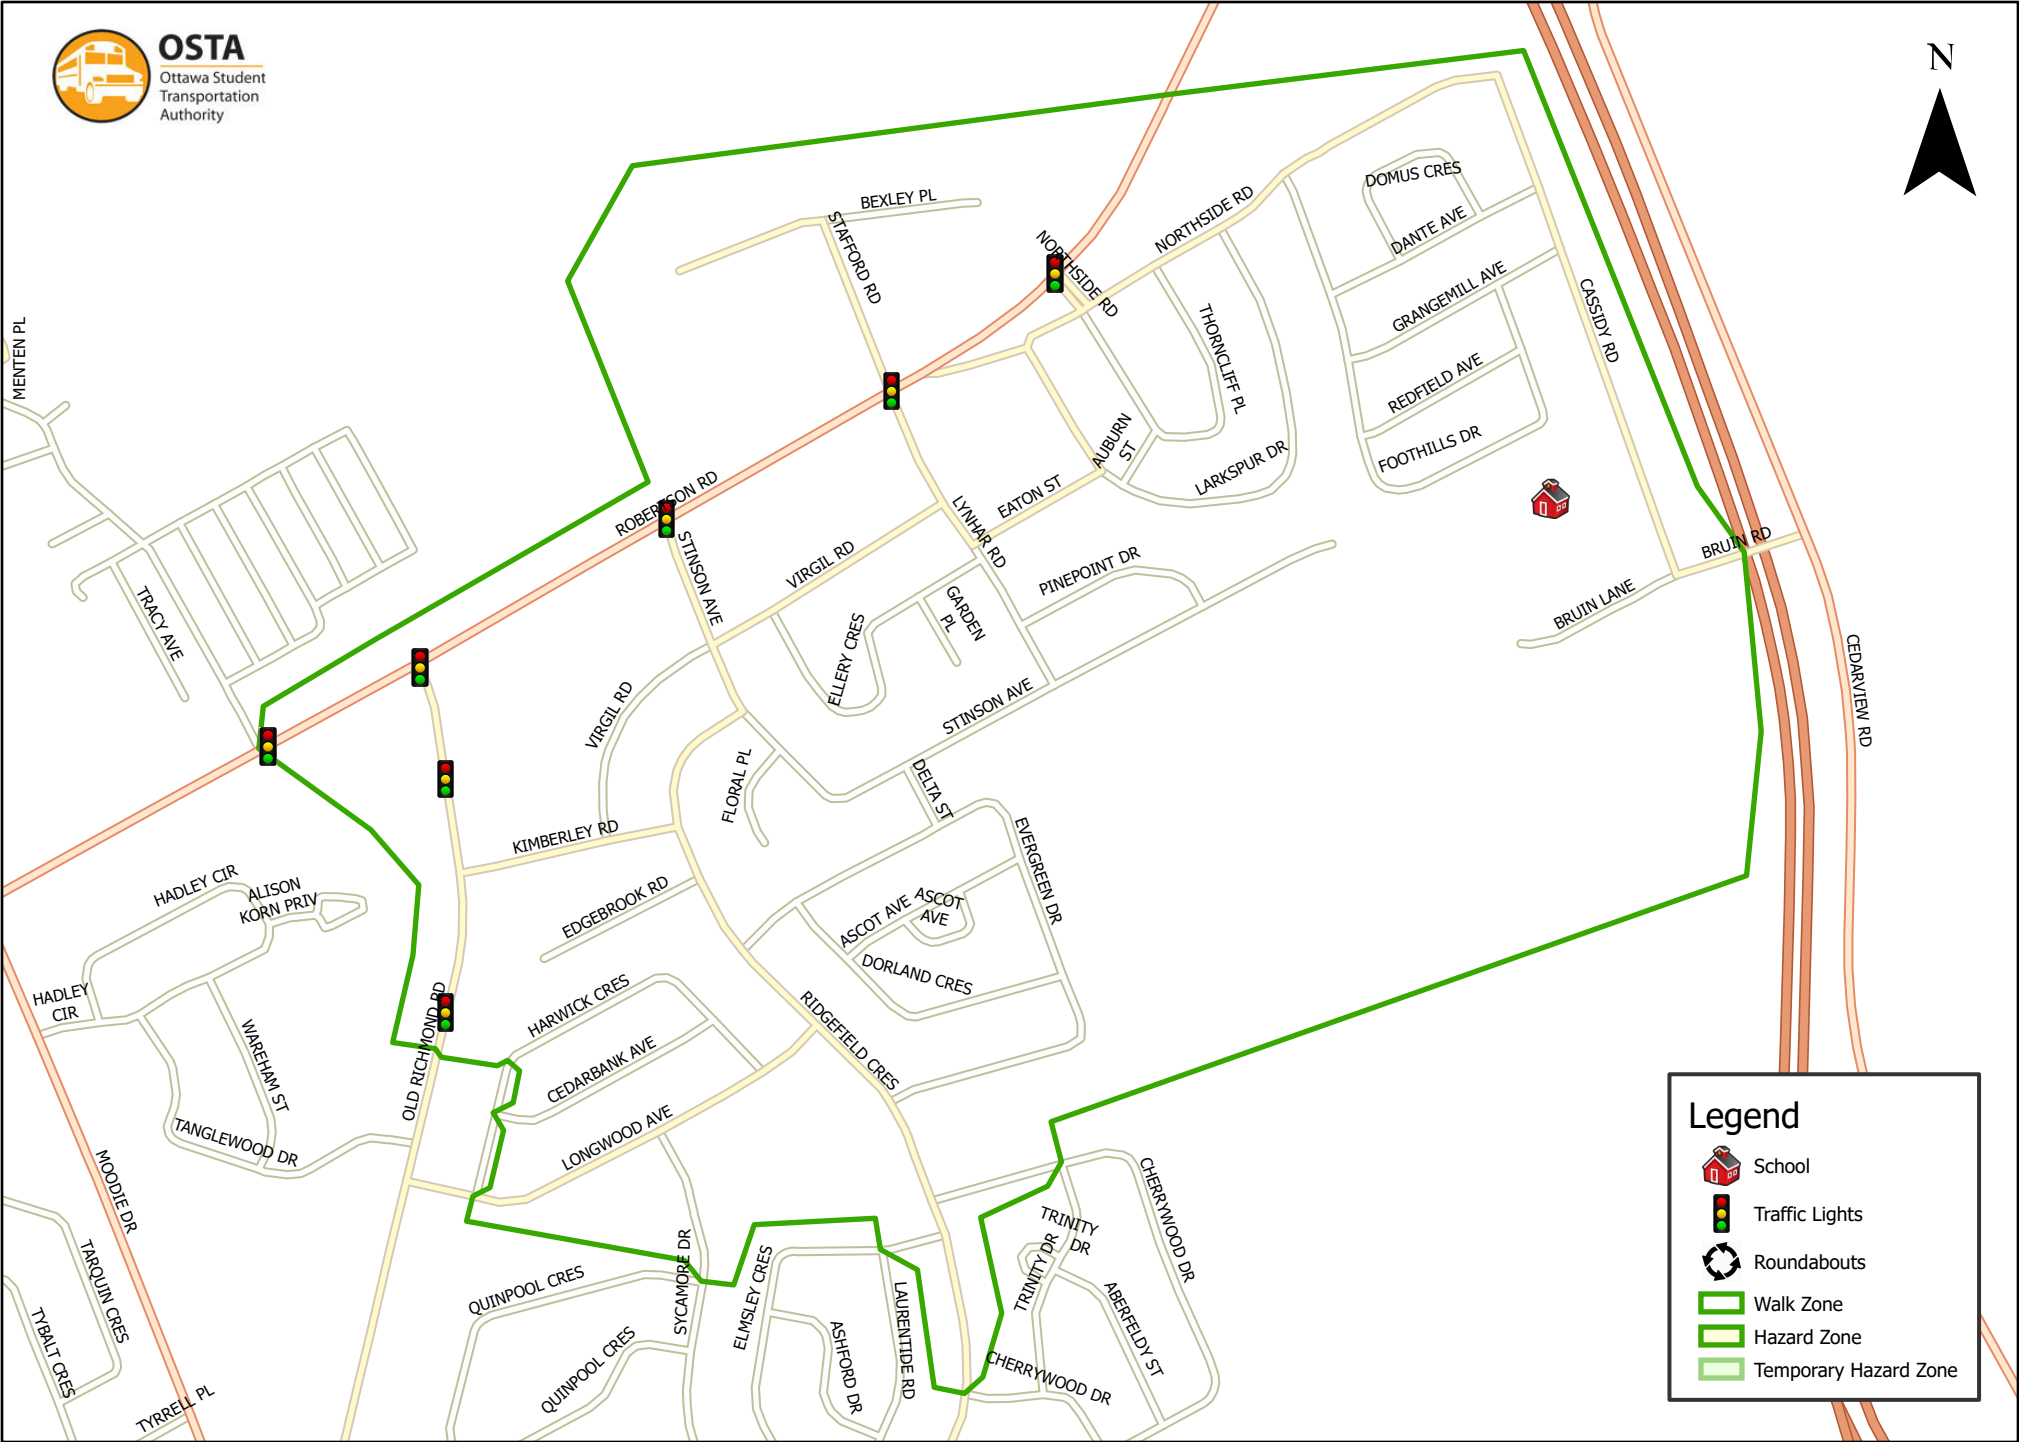

# Bell Intermediate School 1.6 km Walk Zone Grades 7-8

This map is intended for information purposes only. Ottawa Student Transportation Authority assumes no responsibility for people using these routes.