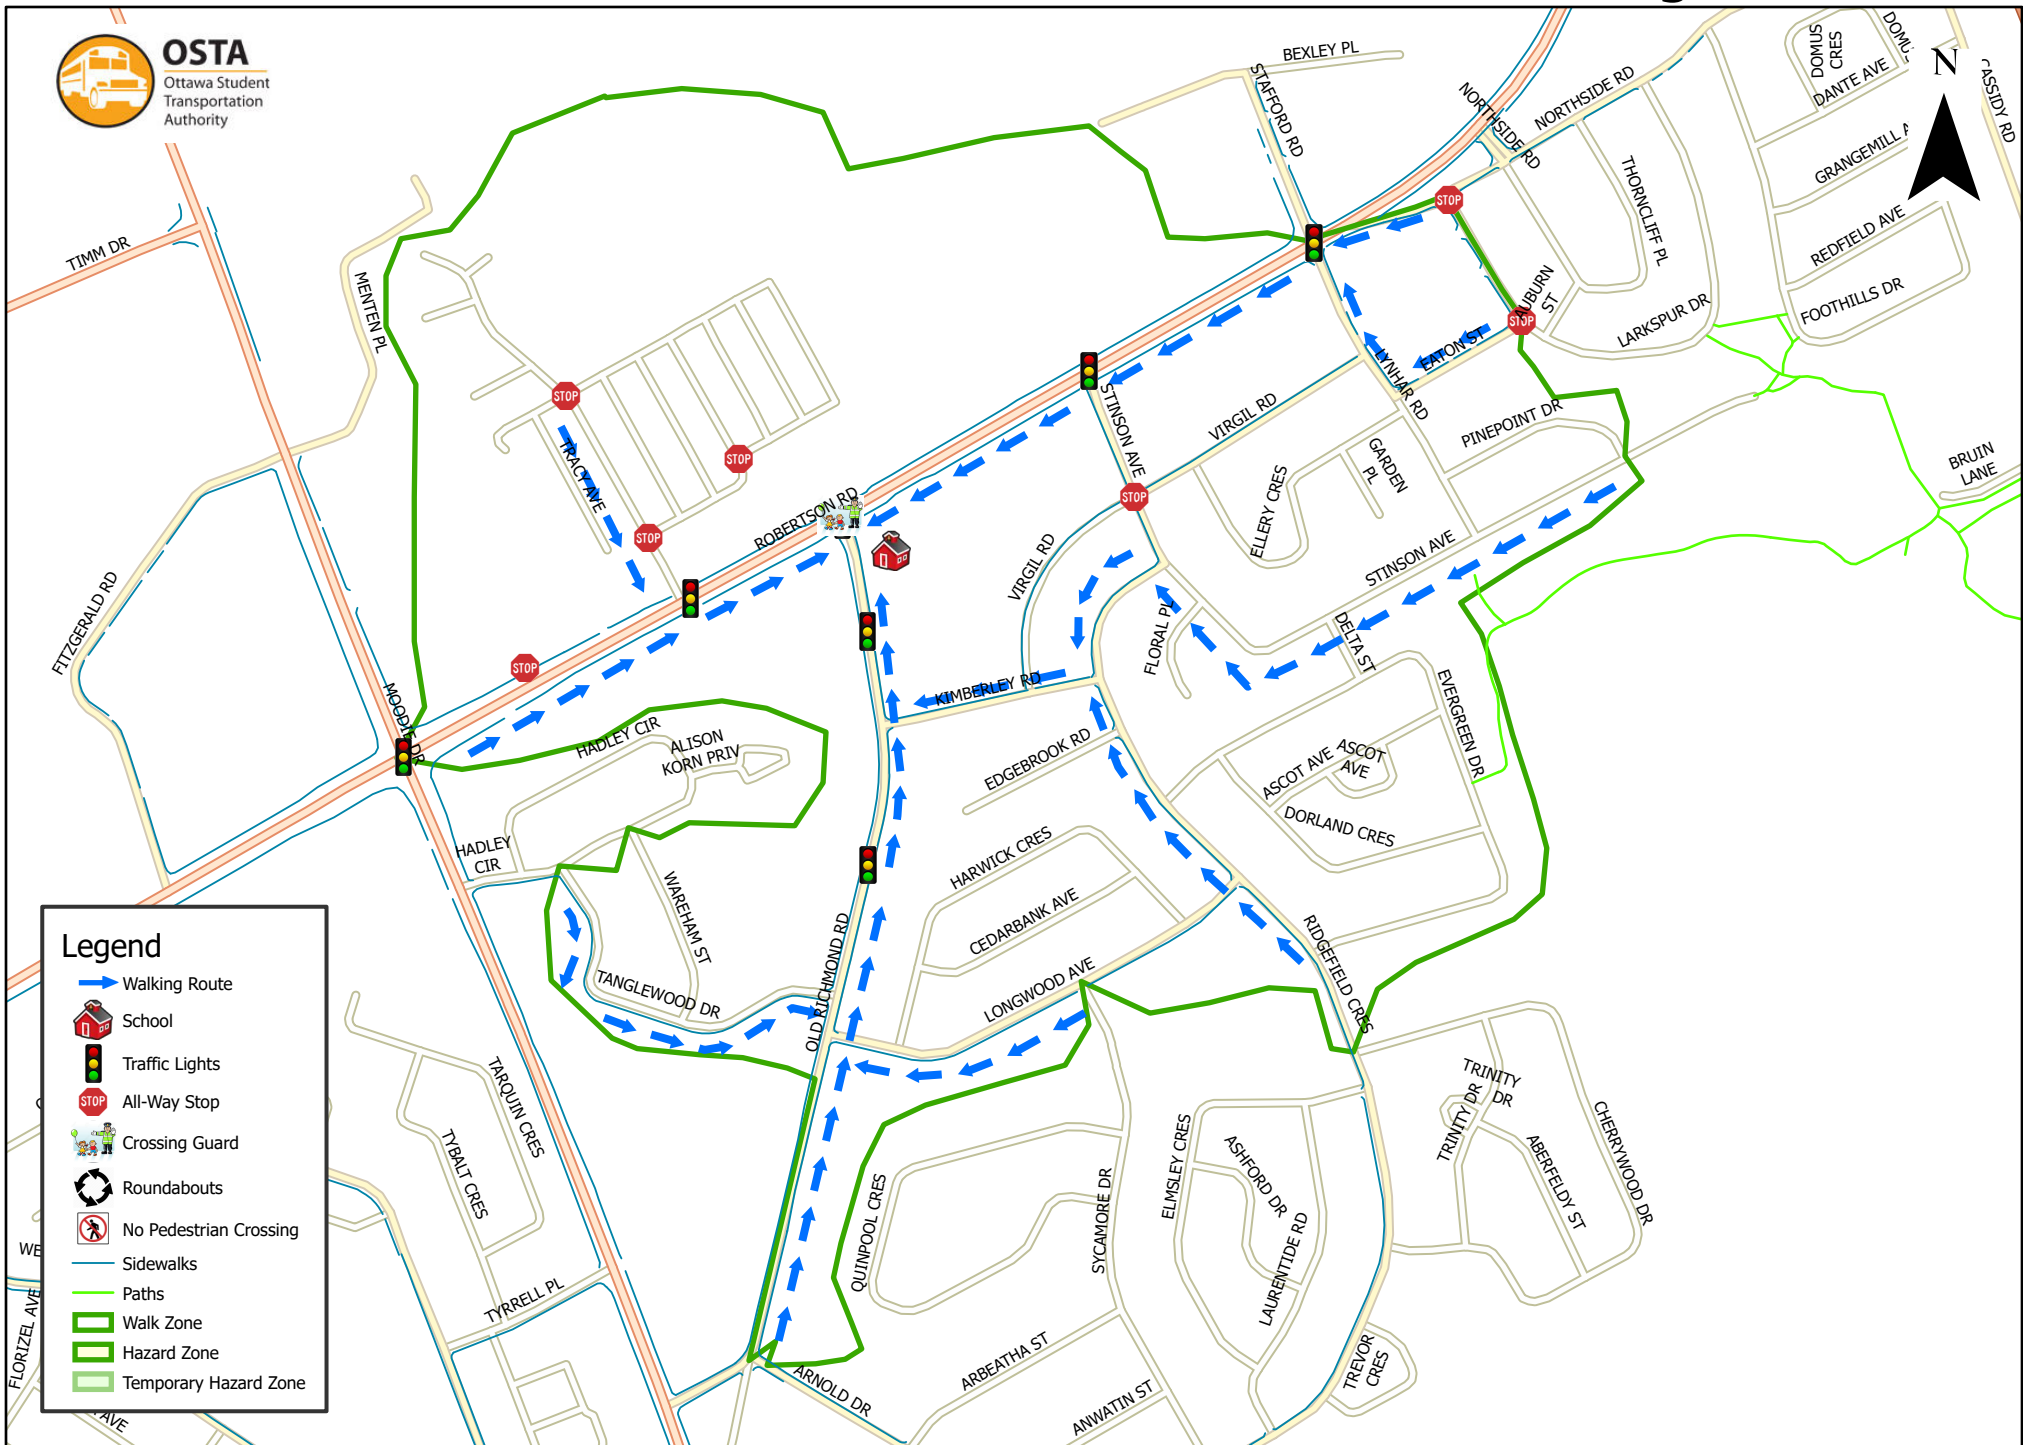

Bells Corners Public School 800 m Walk Zone Kindergarten

This map is intended for information purposes only. Ottawa Student Transportation Authority assumes no responsibility for people using these routes.