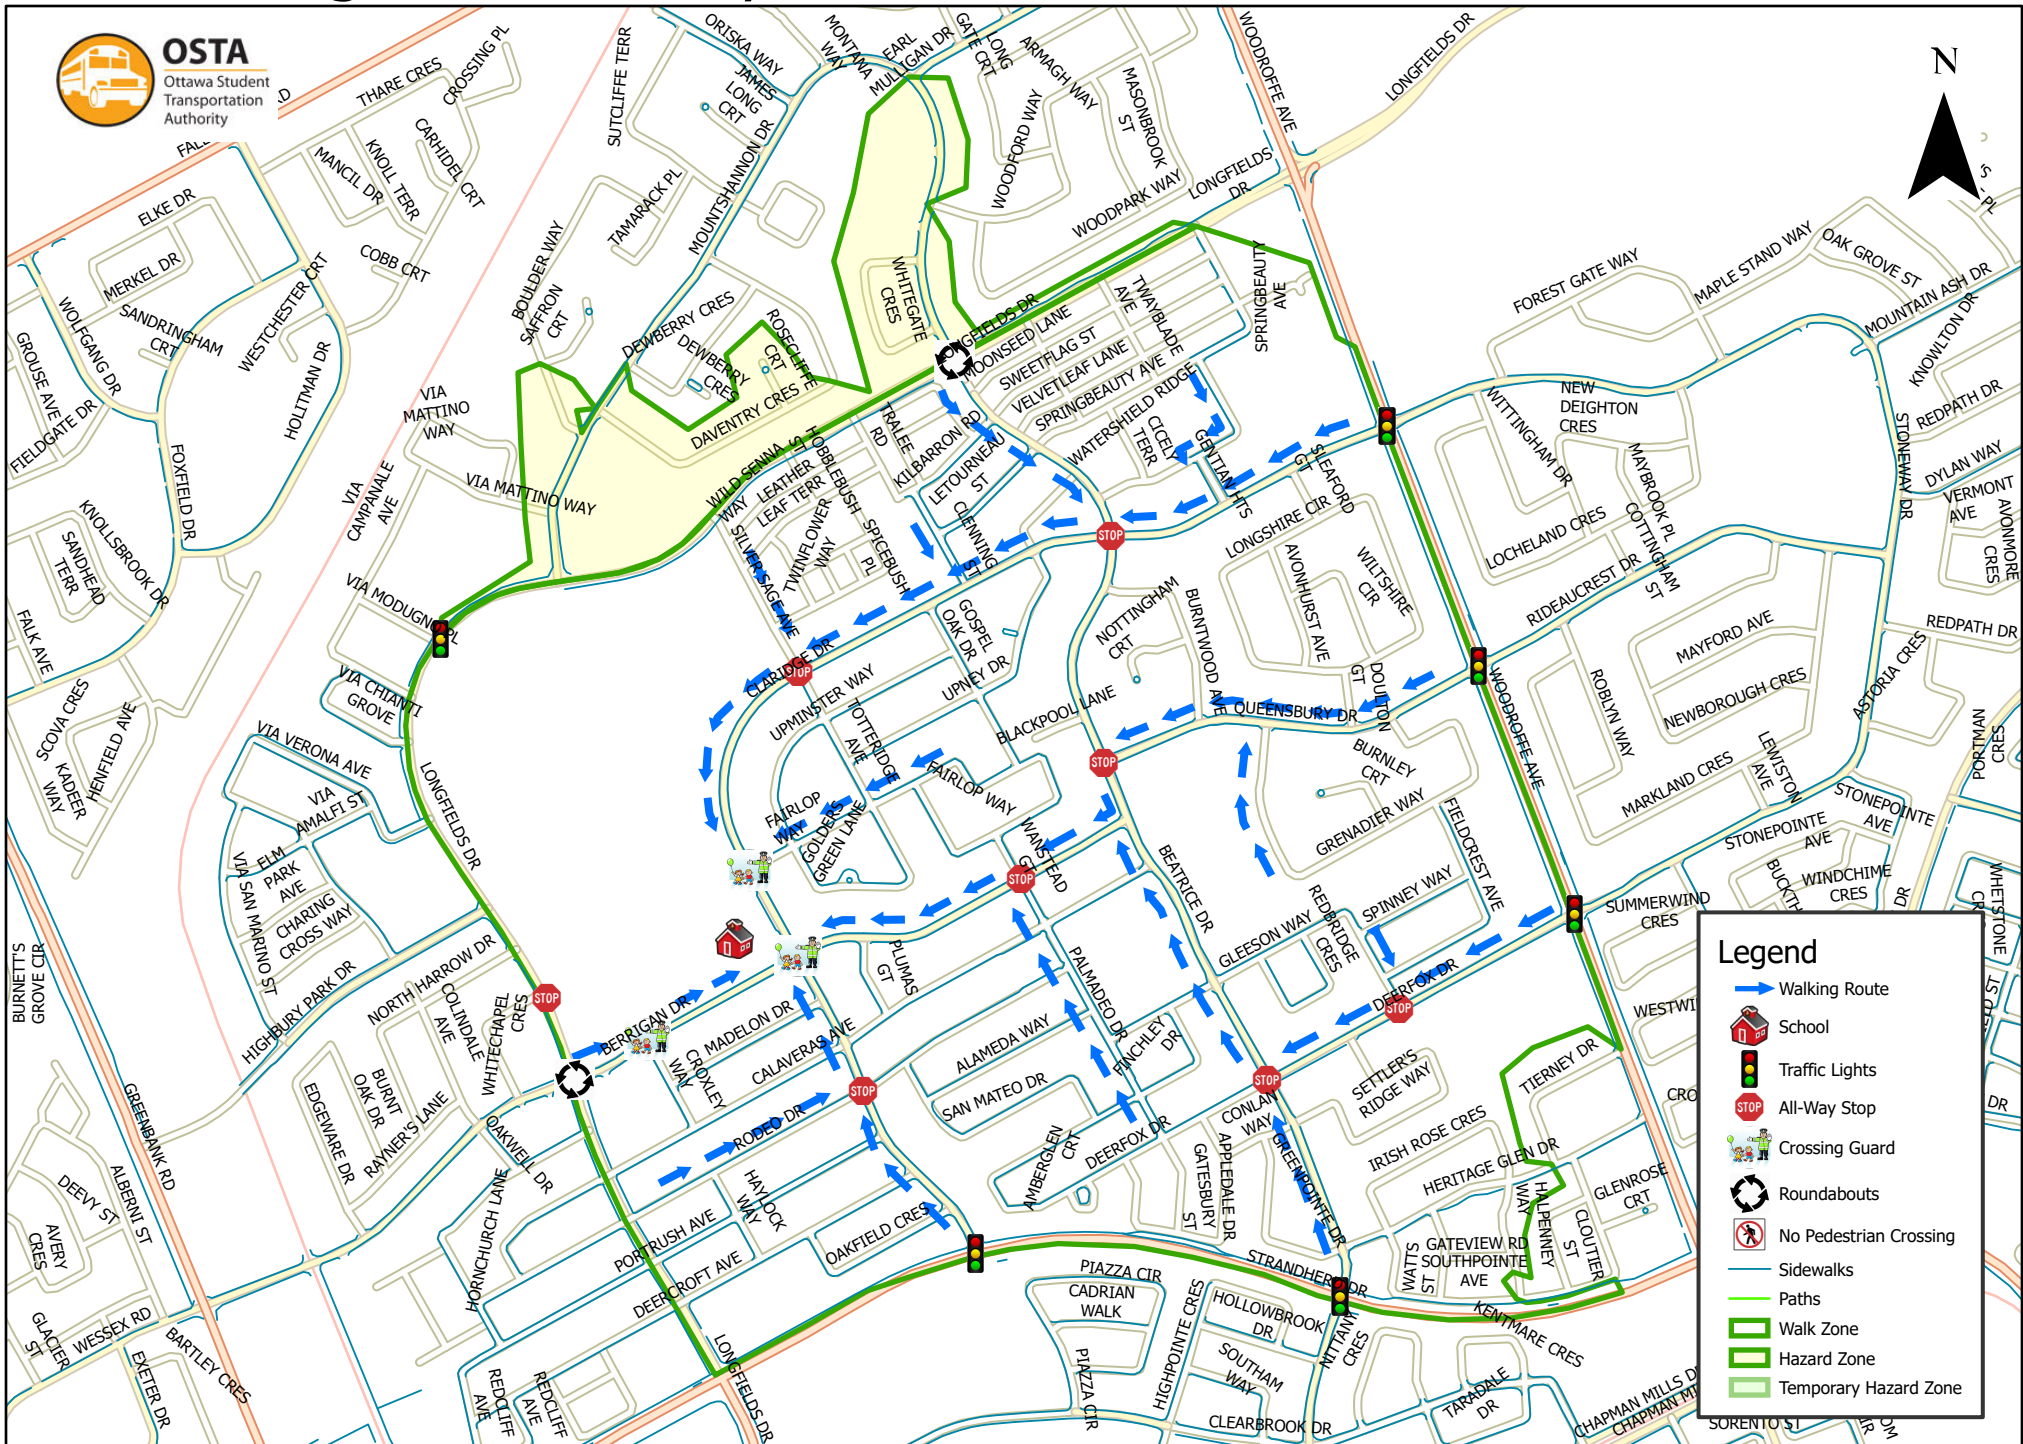

Berrigan Elementary School 1.6 km Walk Zone Grades 1-6

Legend

- Walking Route
- School
- Traffic Lights
- All-Way Stop
- Crossing Guard
- Roundabouts
- No Pedestrian Crossing
- Sidewalks
- Paths
- Walk Zone
- Hazard Zone
- Temporary Hazard Zone

This map is intended for information purposes only. Ottawa Student Transportation Authority assumes no responsibility for people using these routes.