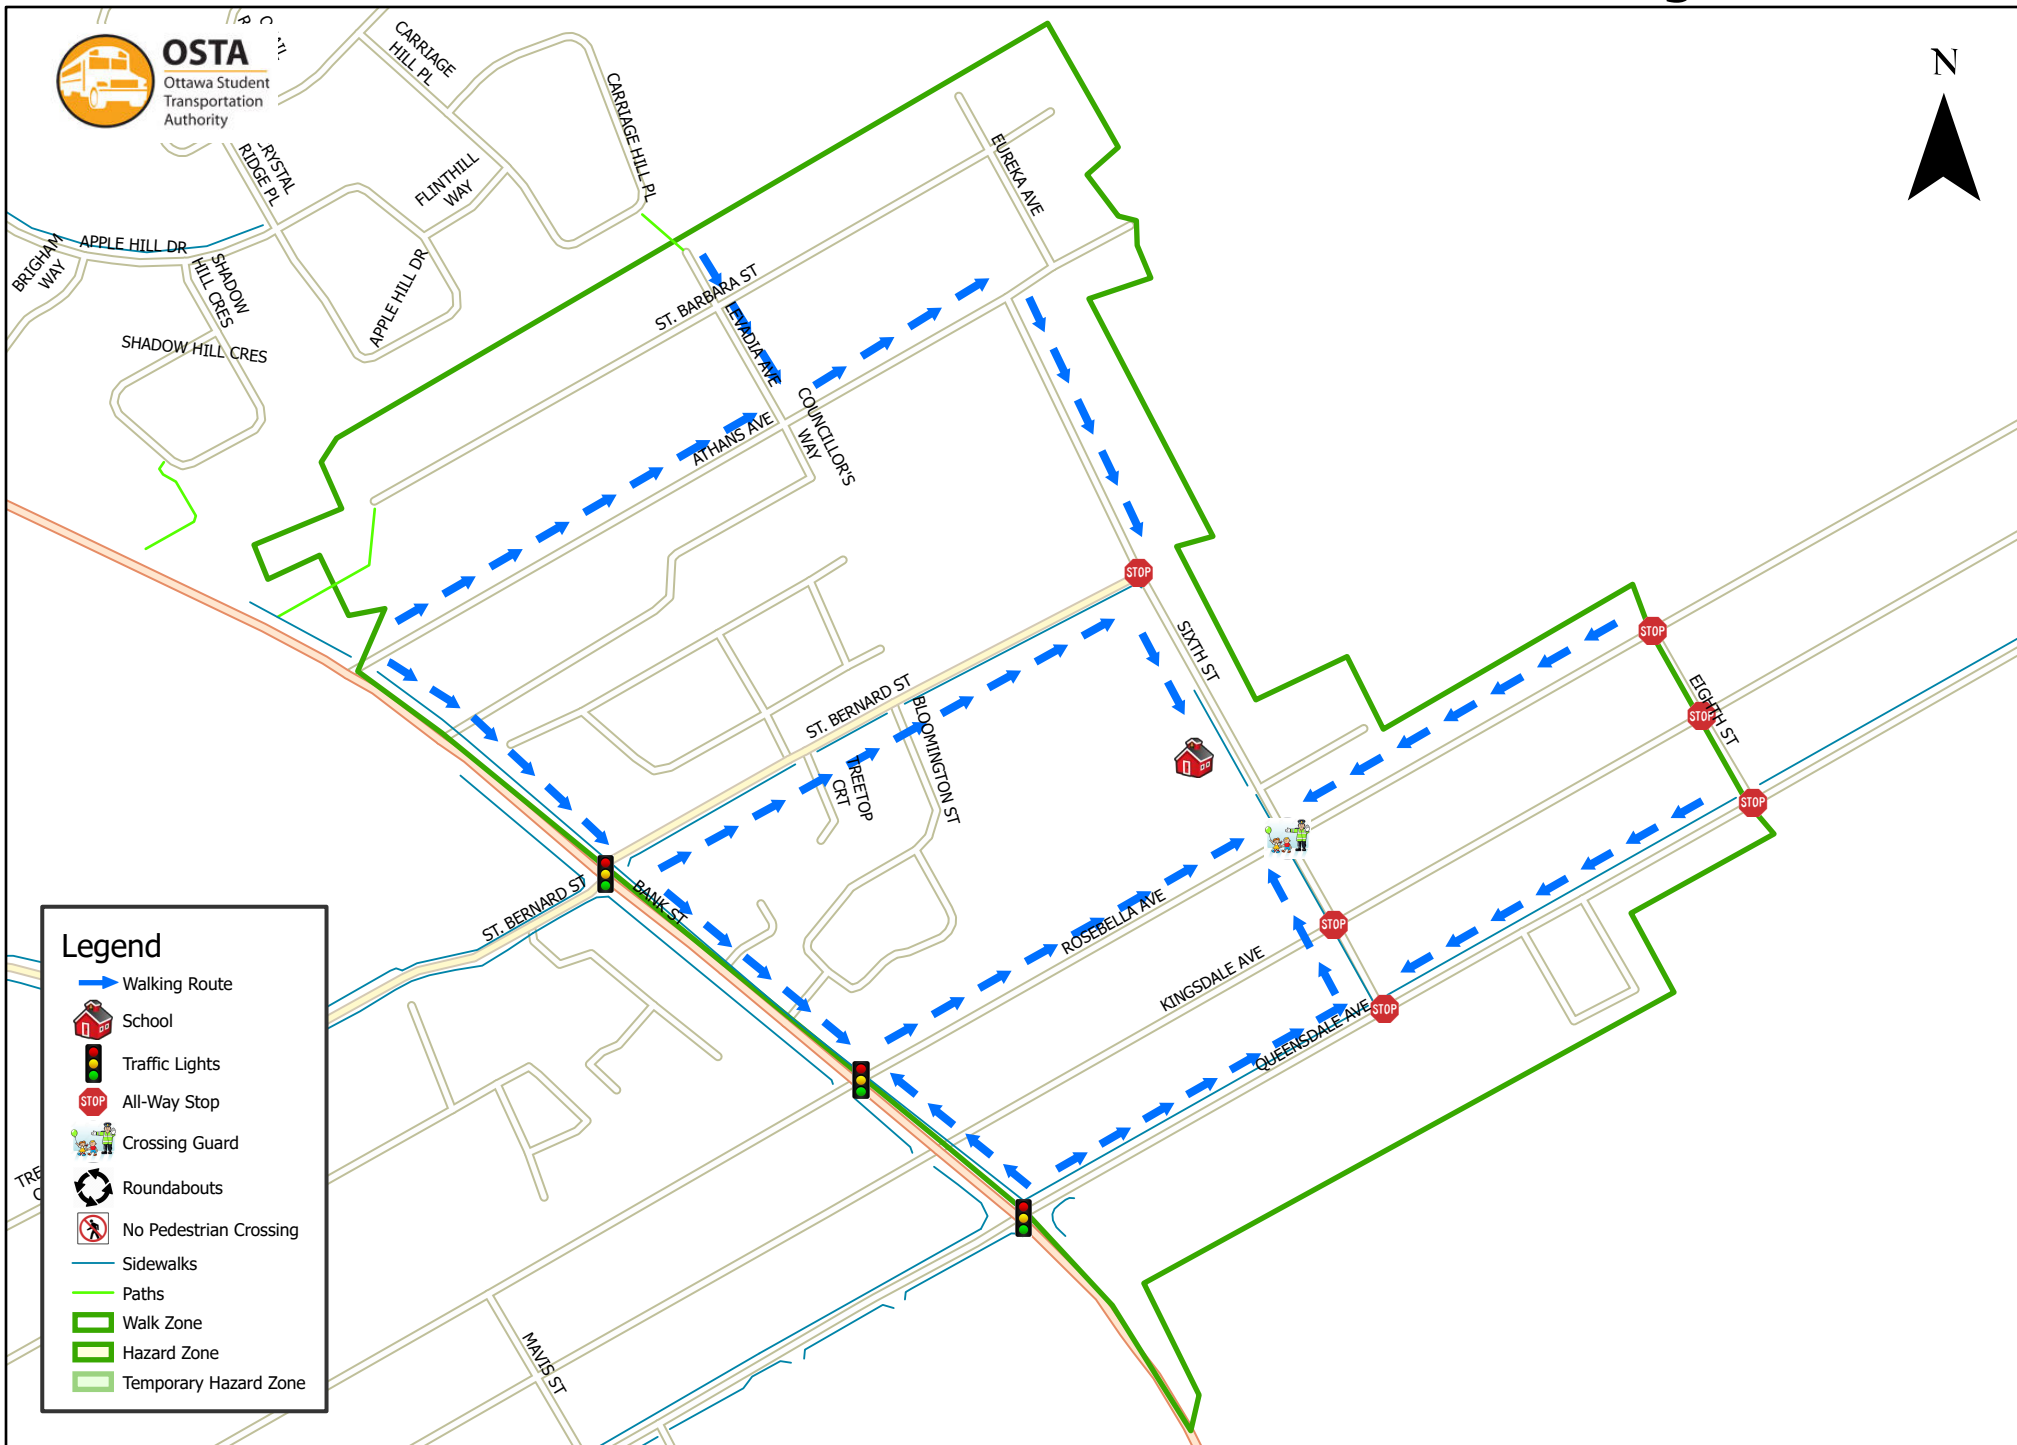

# Blossom Park Public School 800 m Walk Zone Kindergarten

## Legend

- Walking Route
- School
- Traffic Lights
- All-Way Stop
- Crossing Guard
- Roundabouts
- No Pedestrian Crossing
- Sidewalks
- Paths
- Walk Zone
- Hazard Zone
- Temporary Hazard Zone

This map is intended for information purposes only. Ottawa Student Transportation Authority assumes no responsibility for people using these routes.