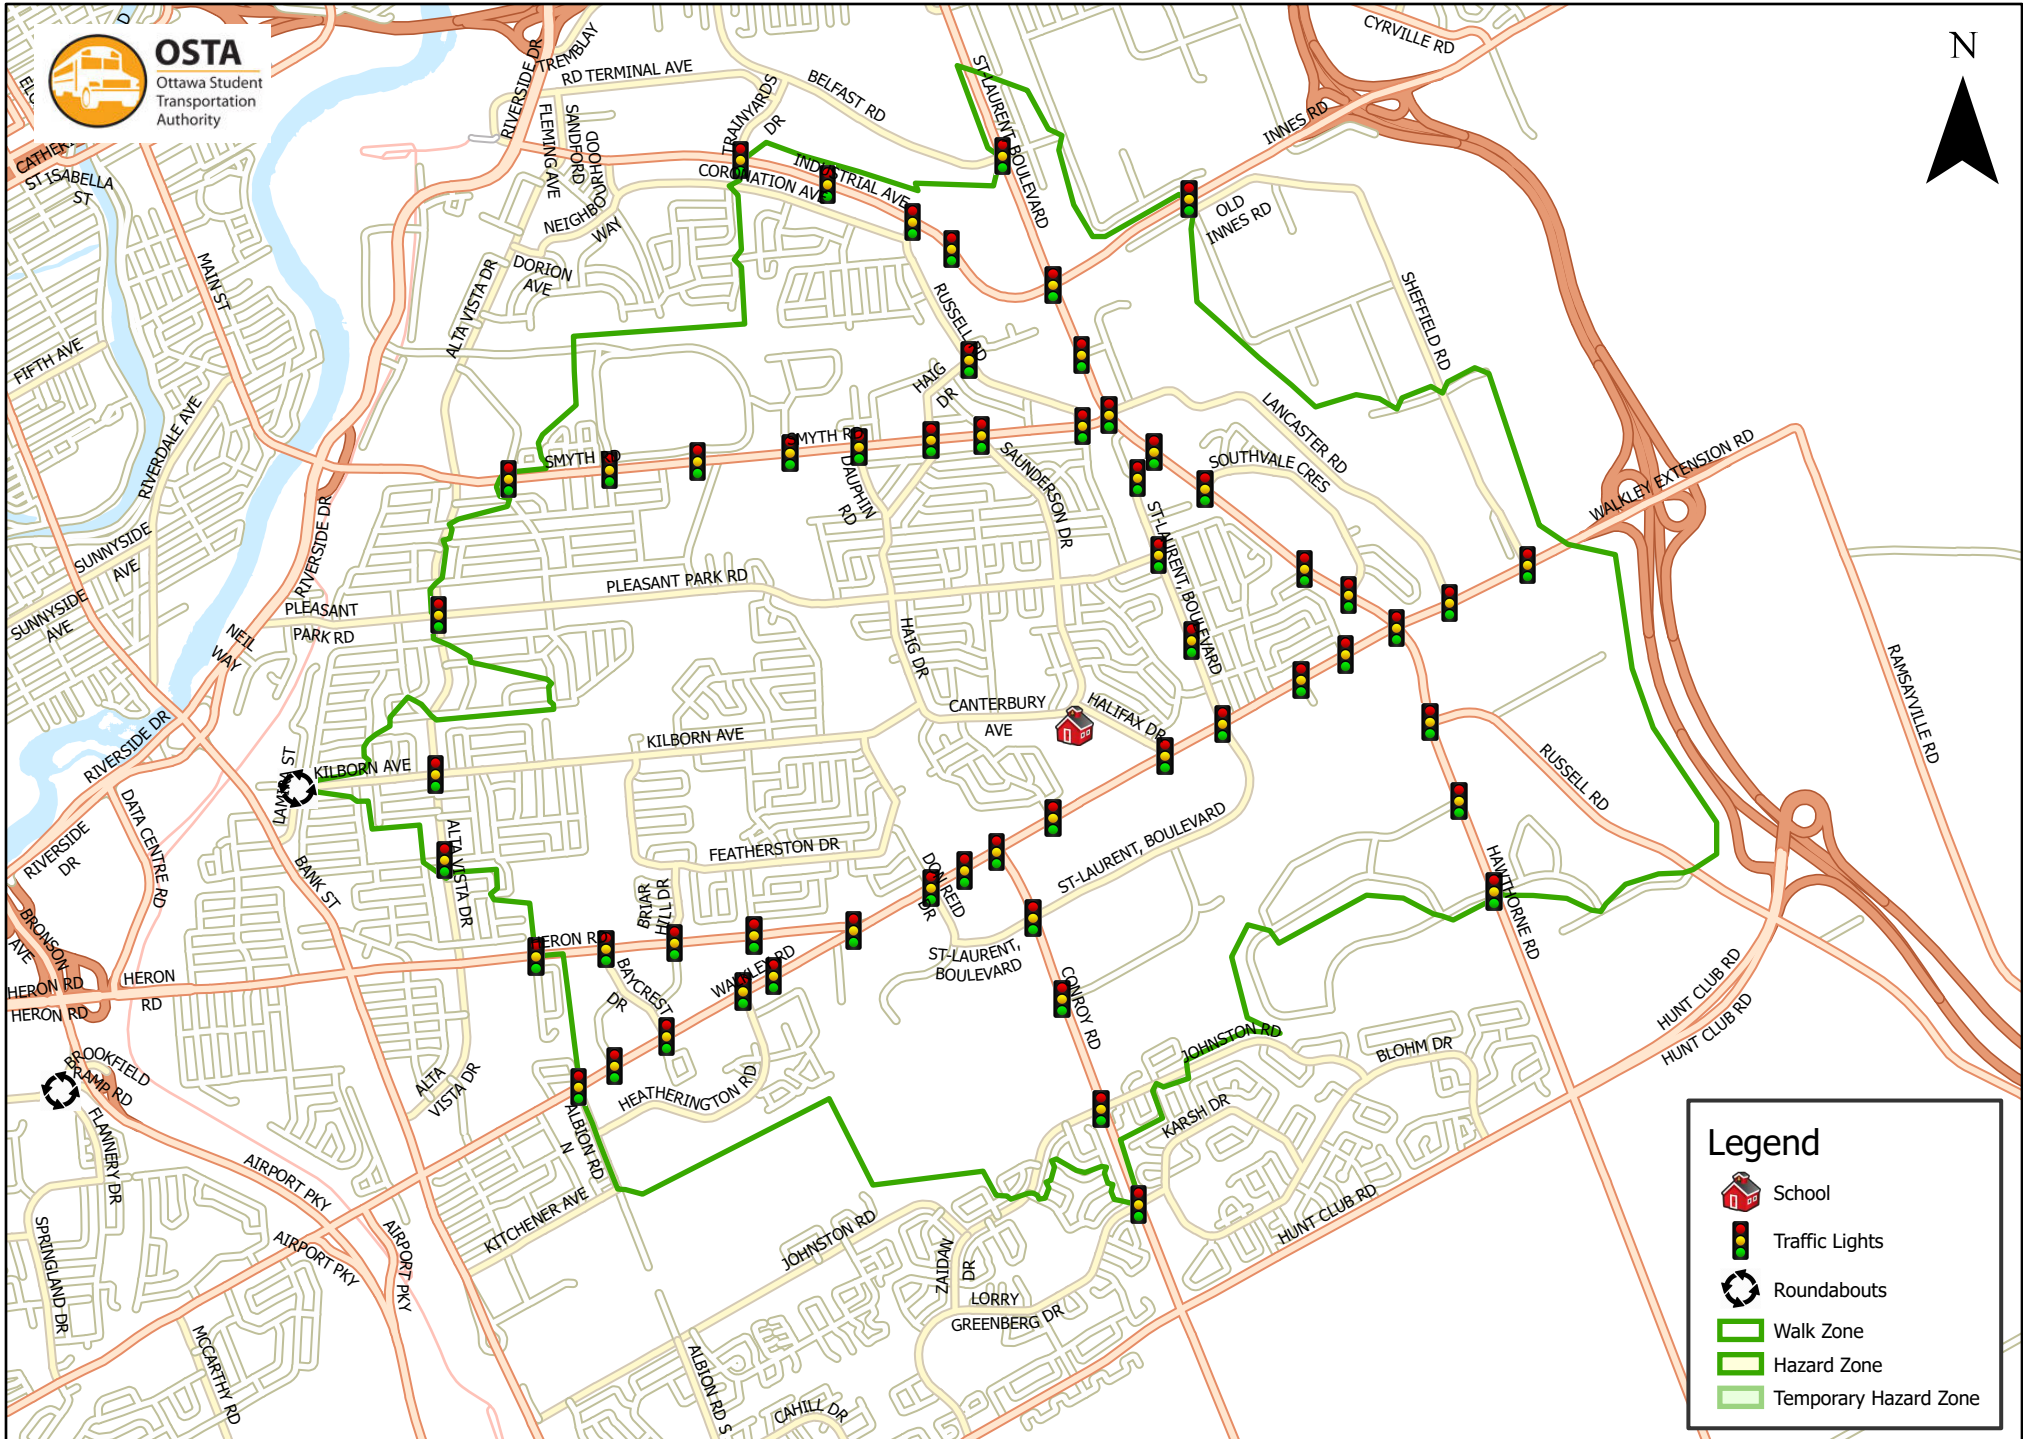

Canterbury High School 3.2 km Walk Zone Grades 9-12

This map is intended for information purposes only. Ottawa Student Transportation Authority assumes no responsibility for people using these routes.