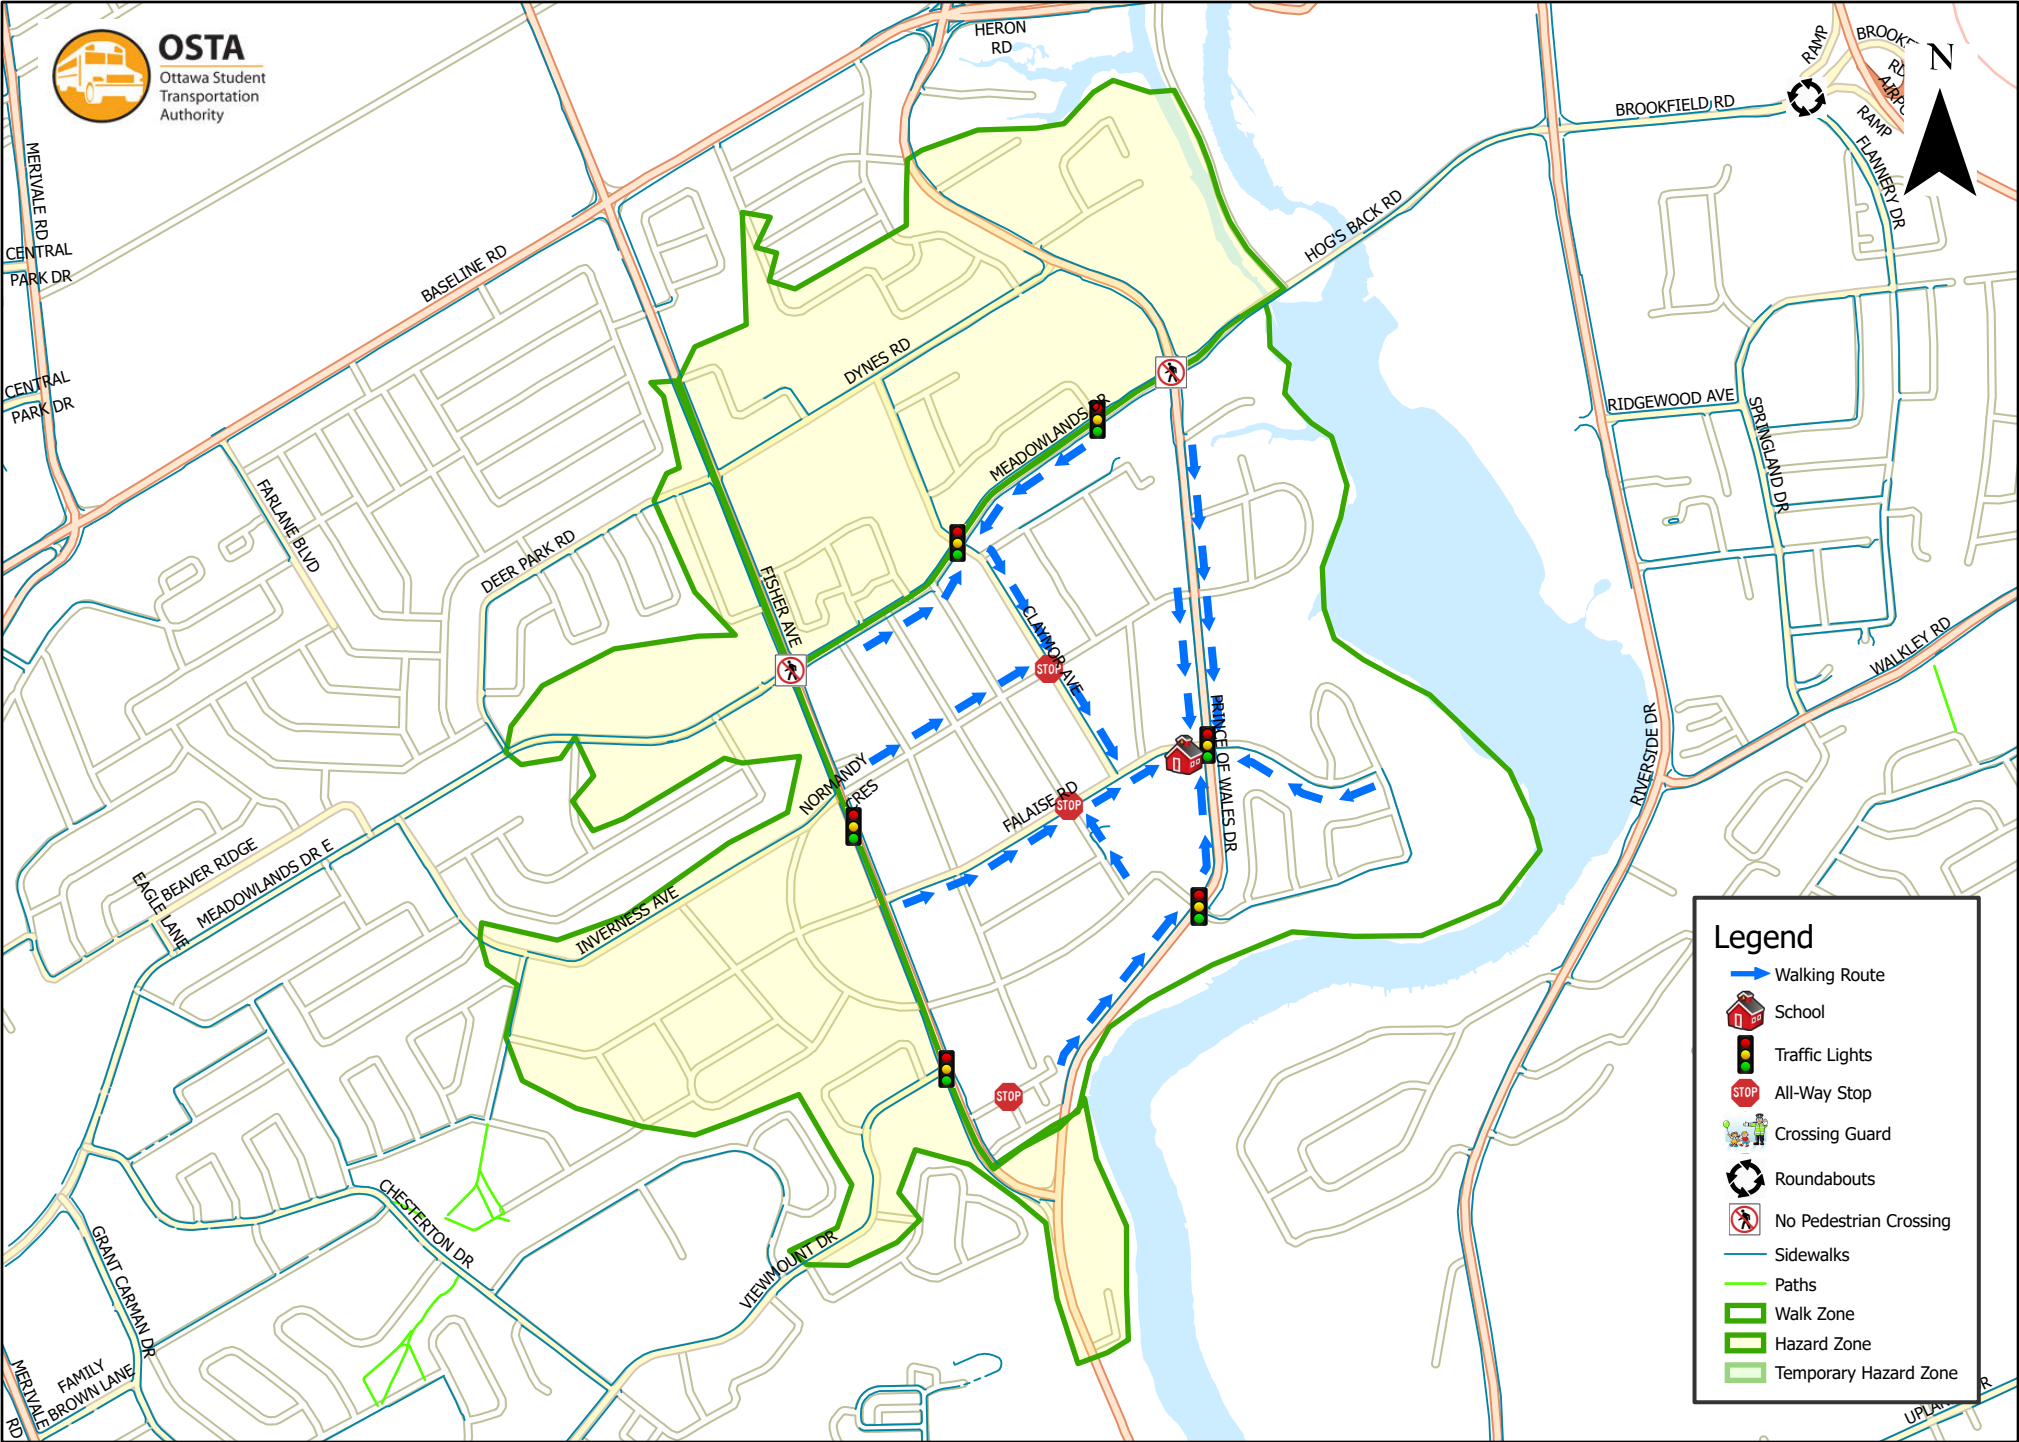

# Carleton Heights Public School 1.6 km Walk Zone Grades 1-6

This map is intended for information purposes only. Ottawa Student Transportation Authority assumes no responsibility for people using these routes.