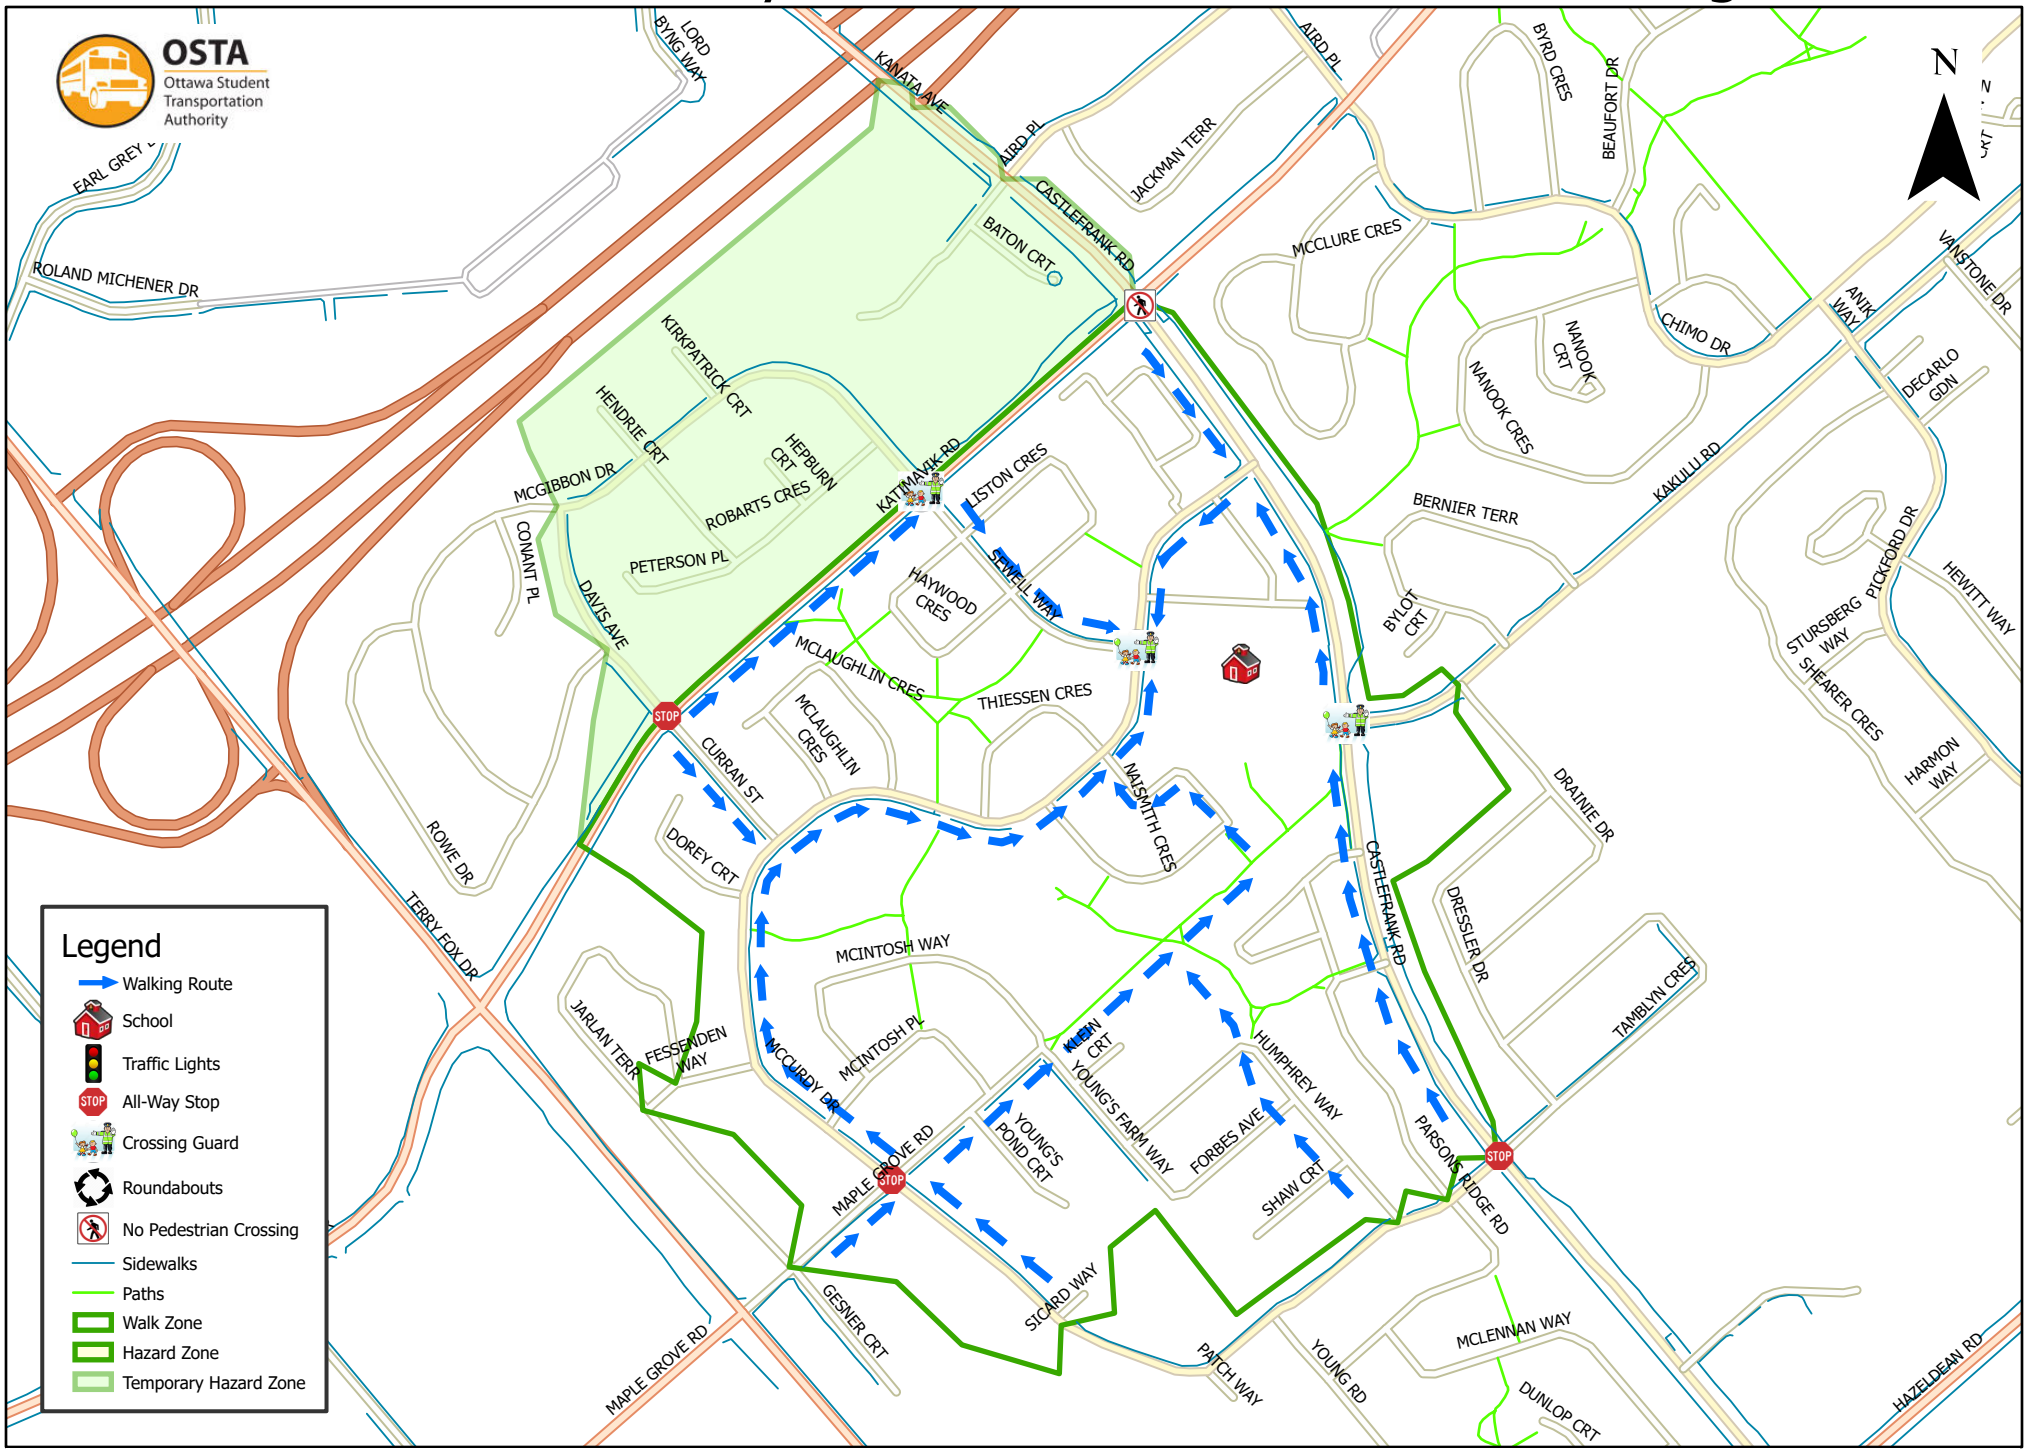

# Castlefrank Elementary School 800 m Walk Zone Kindergarten

**Legend**

- Walking Route
- School
- Traffic Lights
- All-Way Stop
- Crossing Guard
- Roundabouts
- No Pedestrian Crossing
- Sidewalks
- Paths
- Walk Zone
- Hazard Zone
- Temporary Hazard Zone

This map is intended for information purposes only. Ottawa Student Transportation Authority assumes no responsibility for people using these routes.