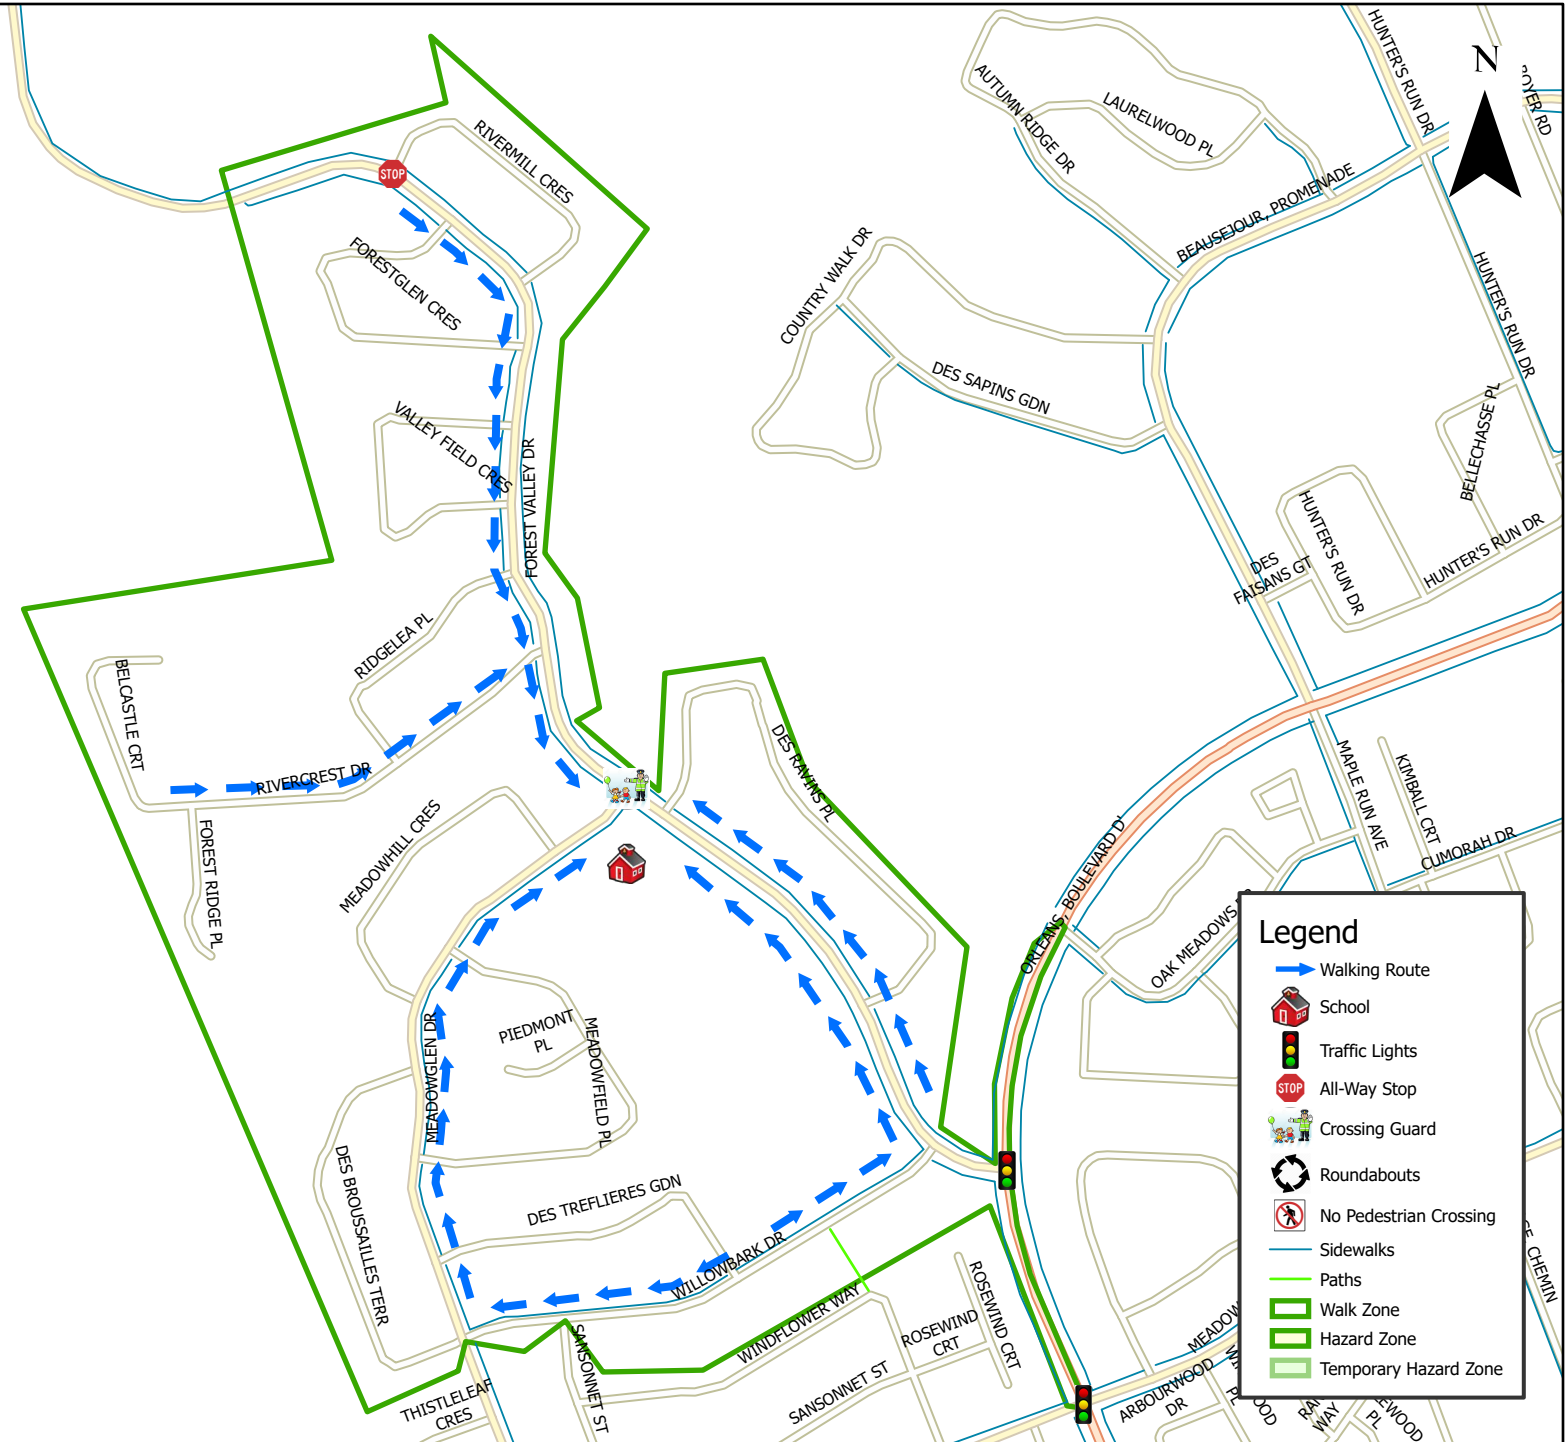

Chapel Hill Catholic School 800 m Walk Zone Kindergarten

This map is intended for information purposes only. Ottawa Student Transportation Authority assumes no responsibility for people using these routes.