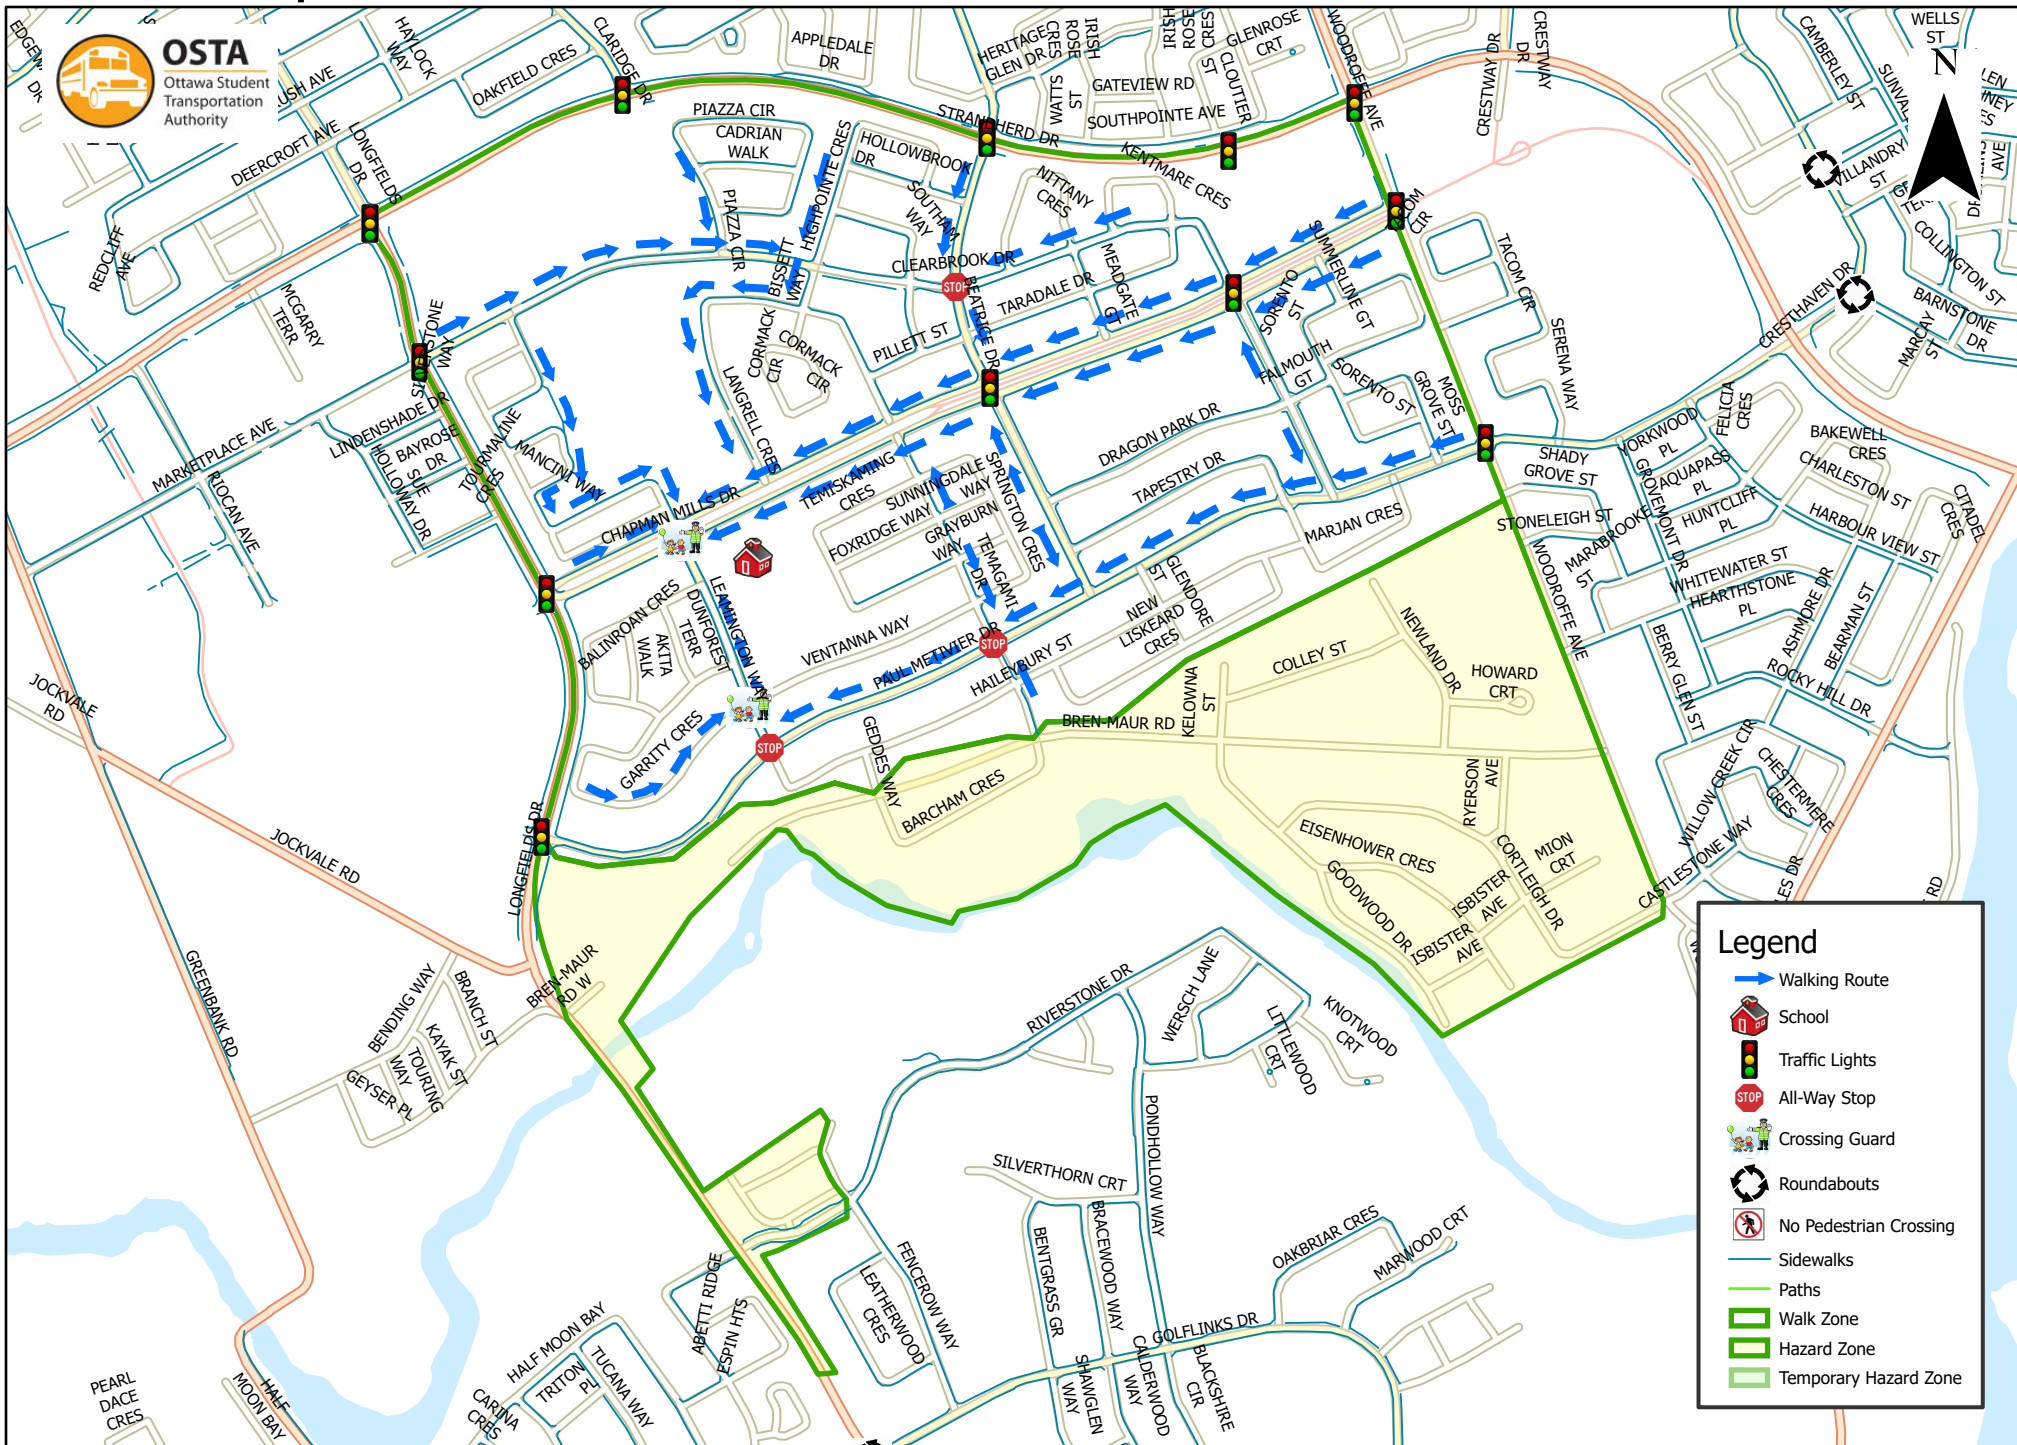

Chapman Mills Public School 1.6 km Walk Zone Grades 1-6

Legend

- Walking Route
- School
- Traffic Lights
- All-Way Stop
- Crossing Guard
- Roundabouts
- No Pedestrian Crossing
- Sidewalks
- Paths
- Walk Zone
- Hazard Zone
- Temporary Hazard Zone

This map is intended for information purposes only. Ottawa Student Transportation Authority assumes no responsibility for people using these routes.