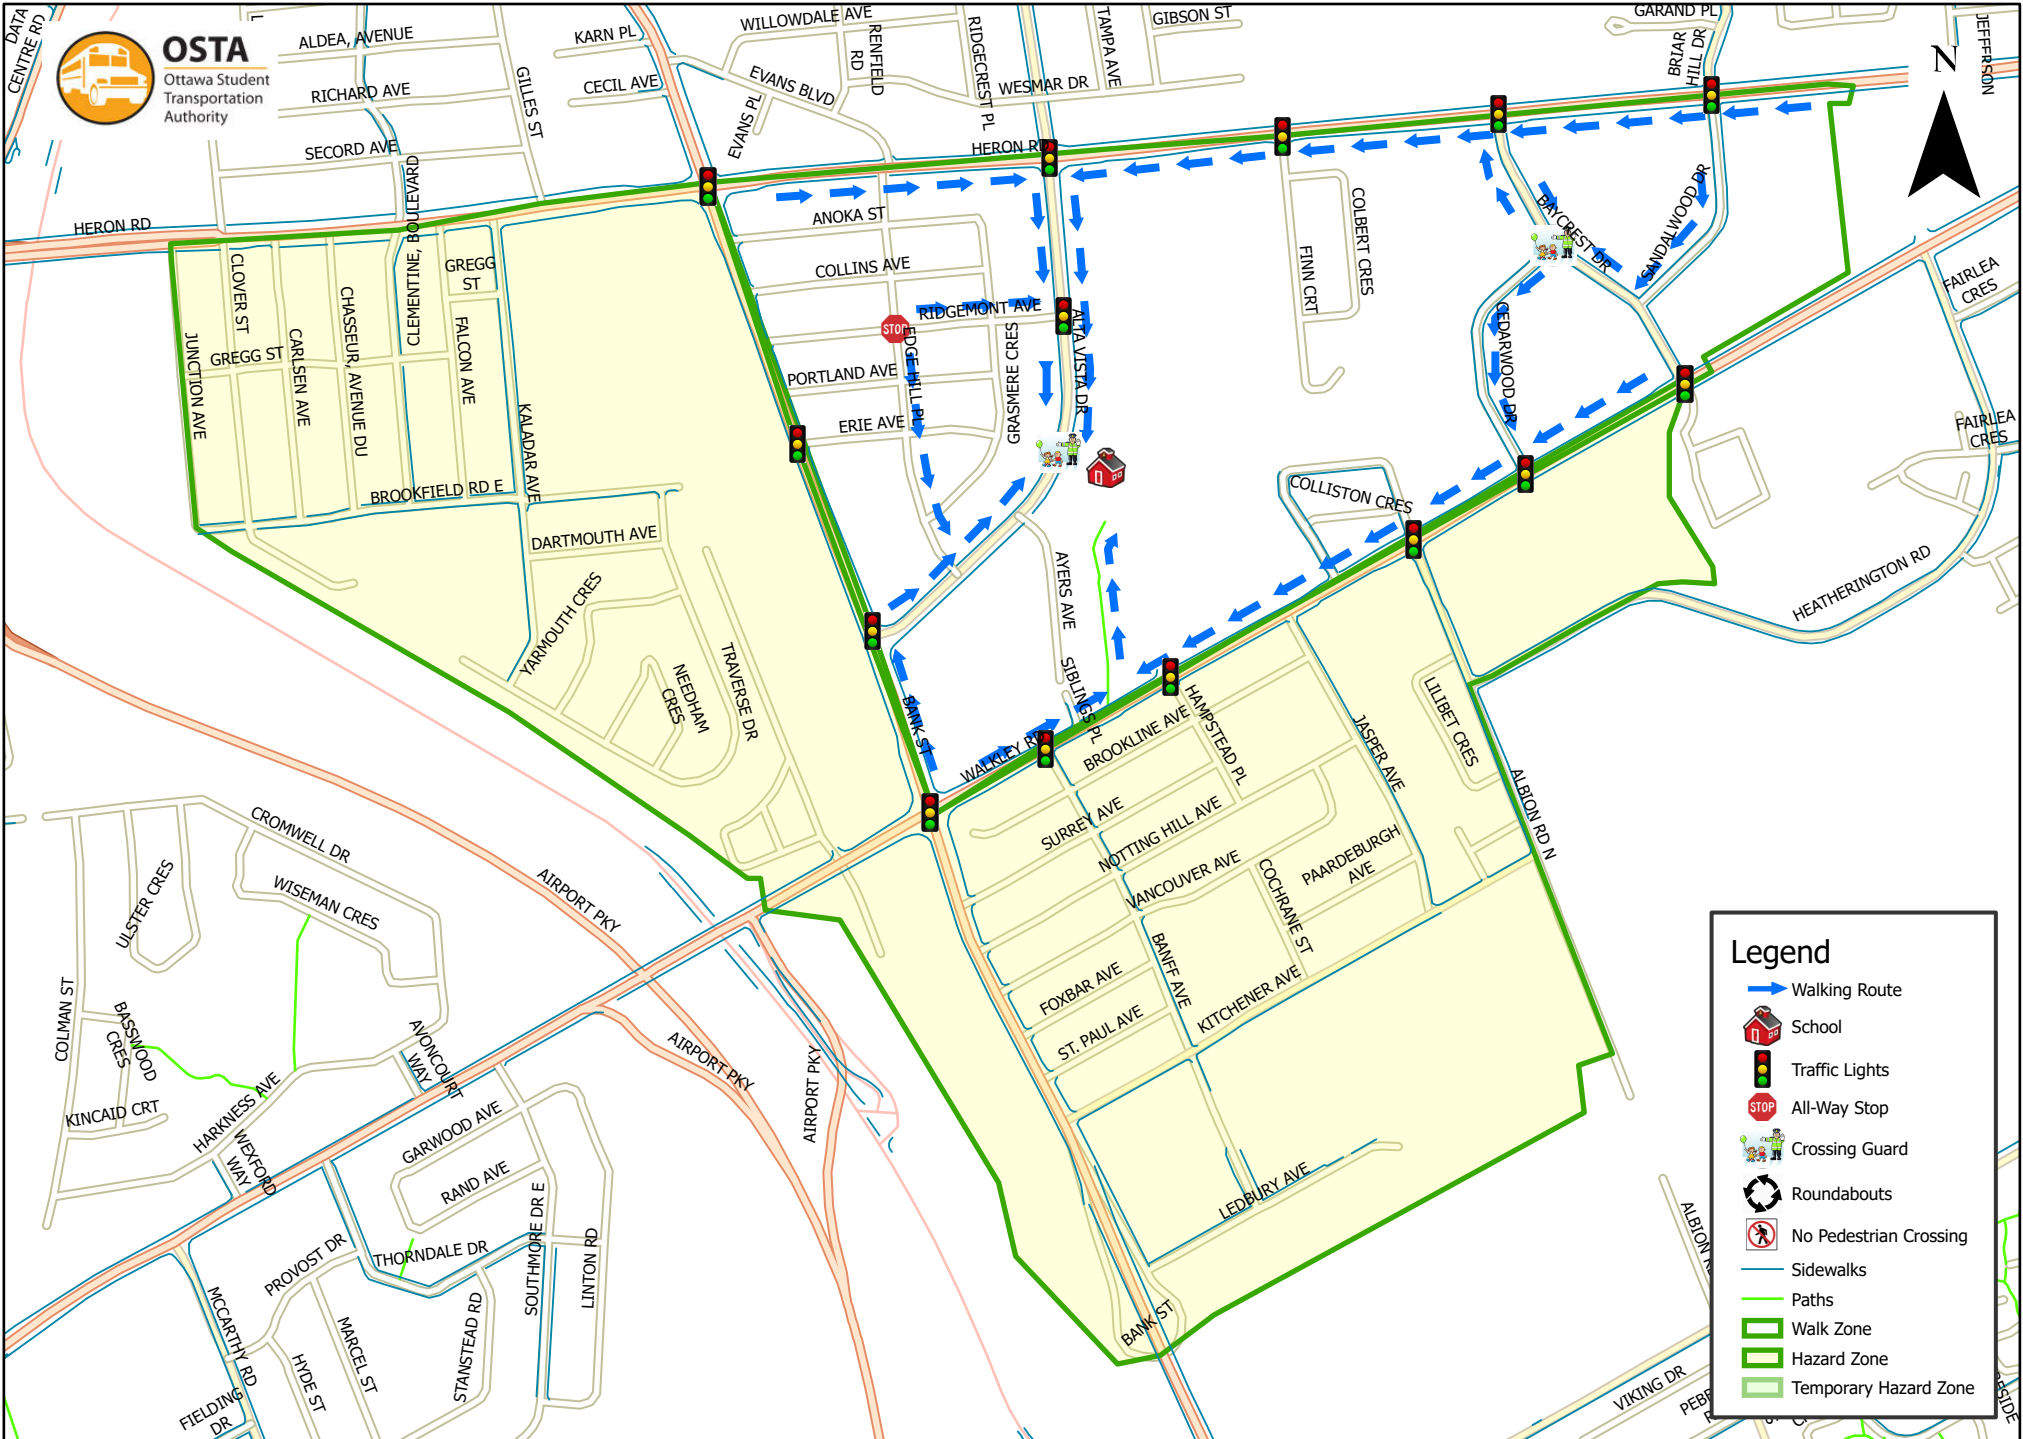

# Charles H. Hulse Public School 1.6 km Walk Zone Grades 1-3

This map is intended for information purposes only. Ottawa Student Transportation Authority assumes no responsibility for people using these routes.