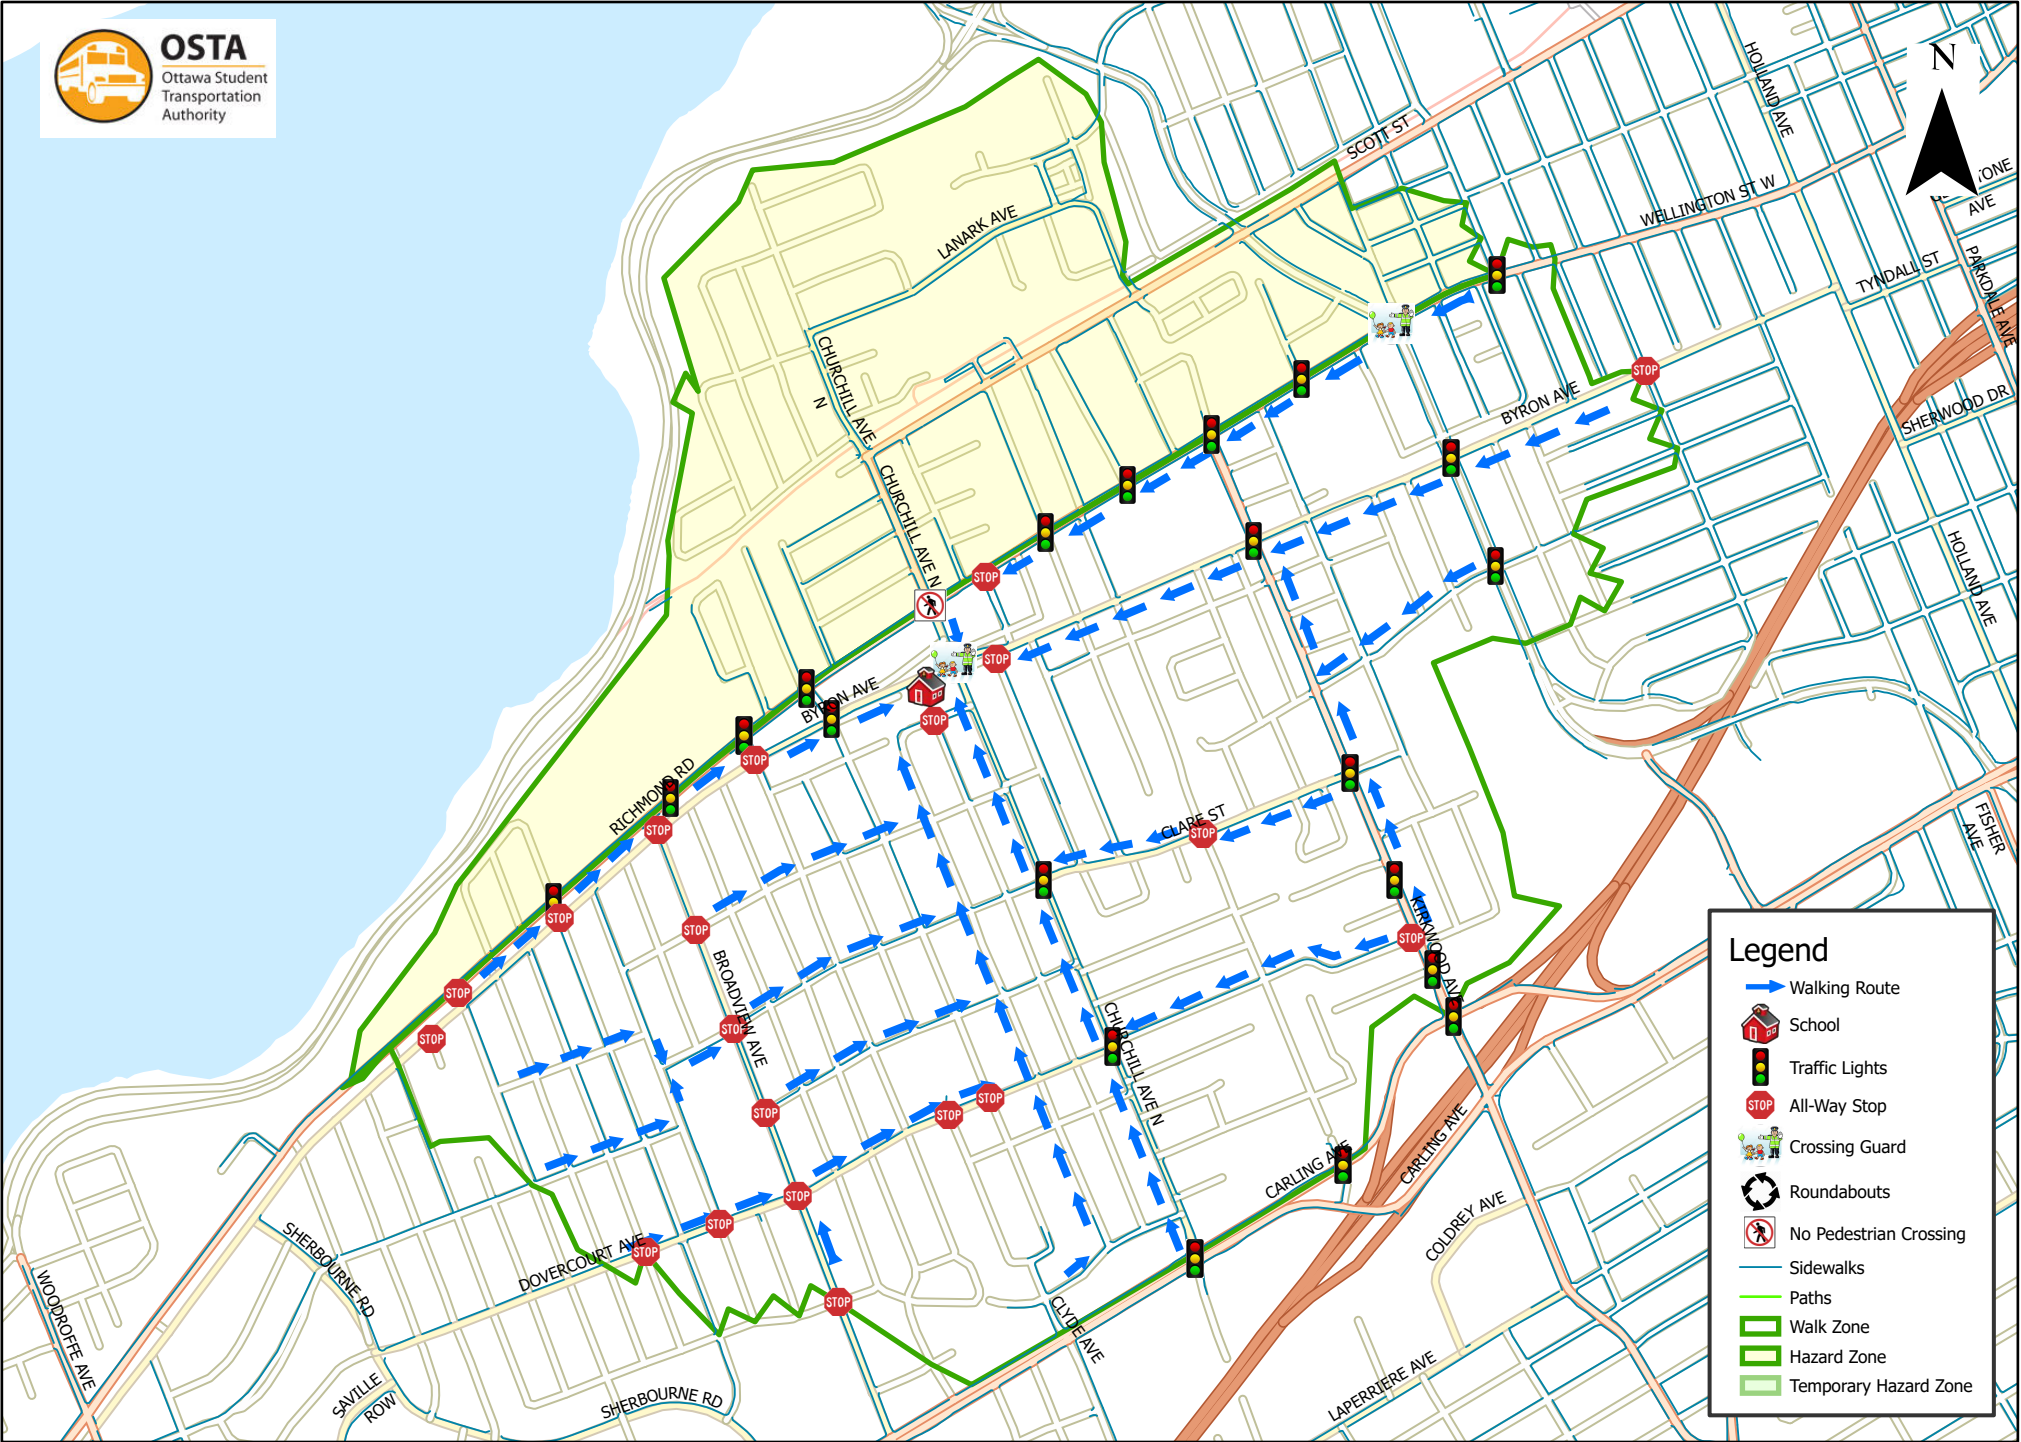

# Churchill Alternative School 1.6 km Walk Zone Grades 1-6

**Legend**

- Walking Route
- School
- Traffic Lights
- All-Way Stop
- Crossing Guard
- Roundabouts
- No Pedestrian Crossing
- Sidewalks
- Paths
- Walk Zone
- Hazard Zone
- Temporary Hazard Zone

This map is intended for information purposes only. Ottawa Student Transportation Authority assumes no responsibility for people using these routes.