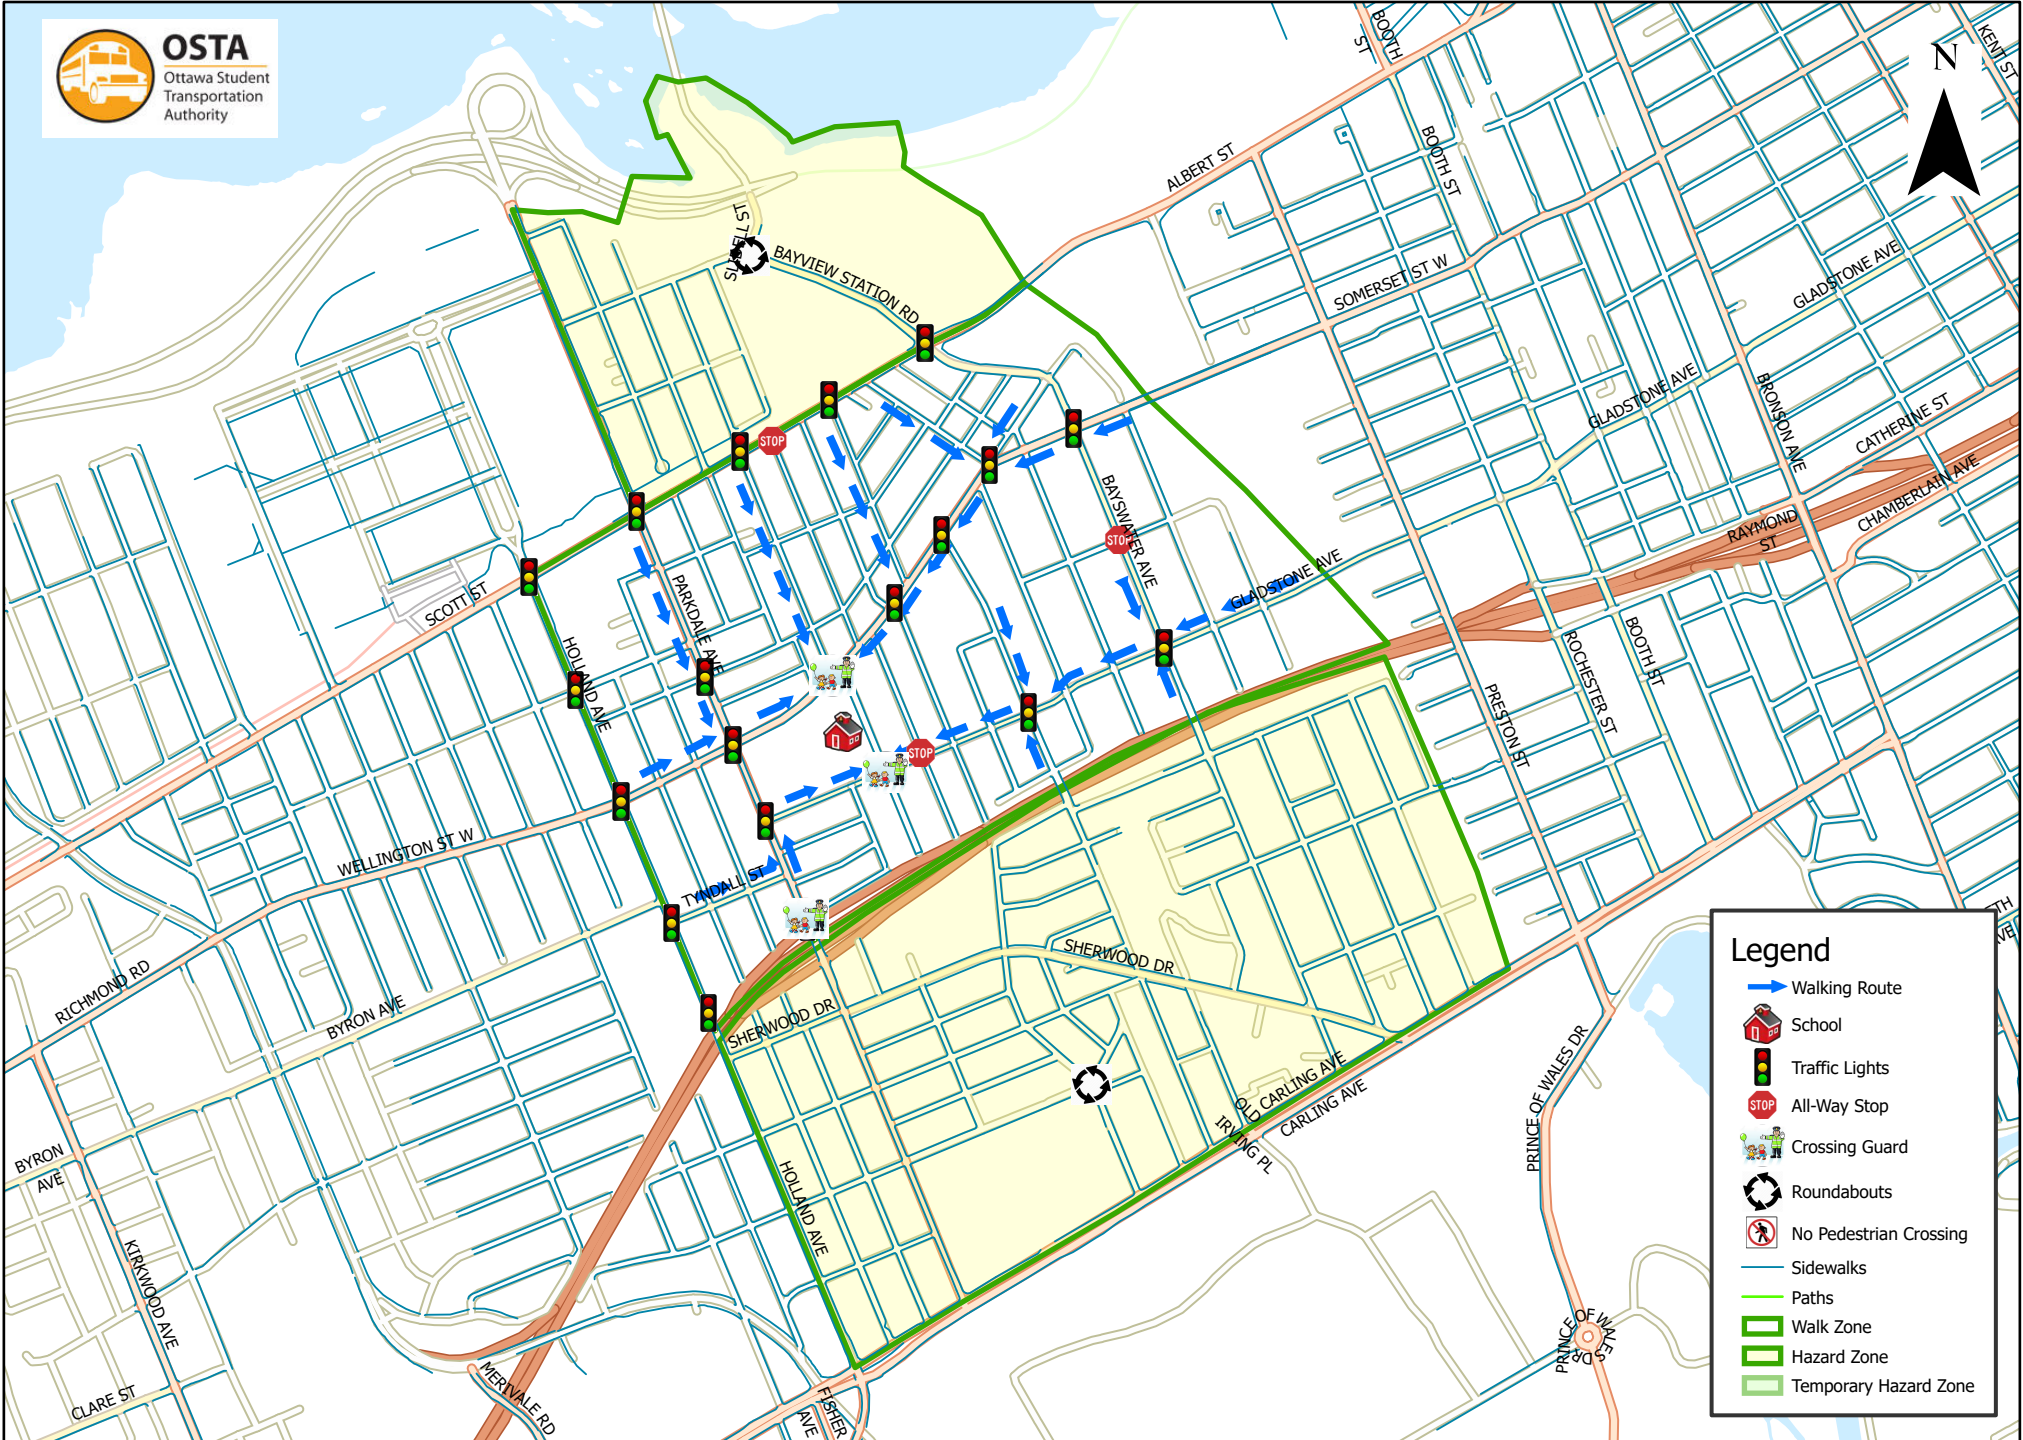

# Connaught Public School 1.6 km Walk Zone Grades 1-3

This map is intended for information purposes only. Ottawa Student Transportation Authority assumes no responsibility for people using these routes.