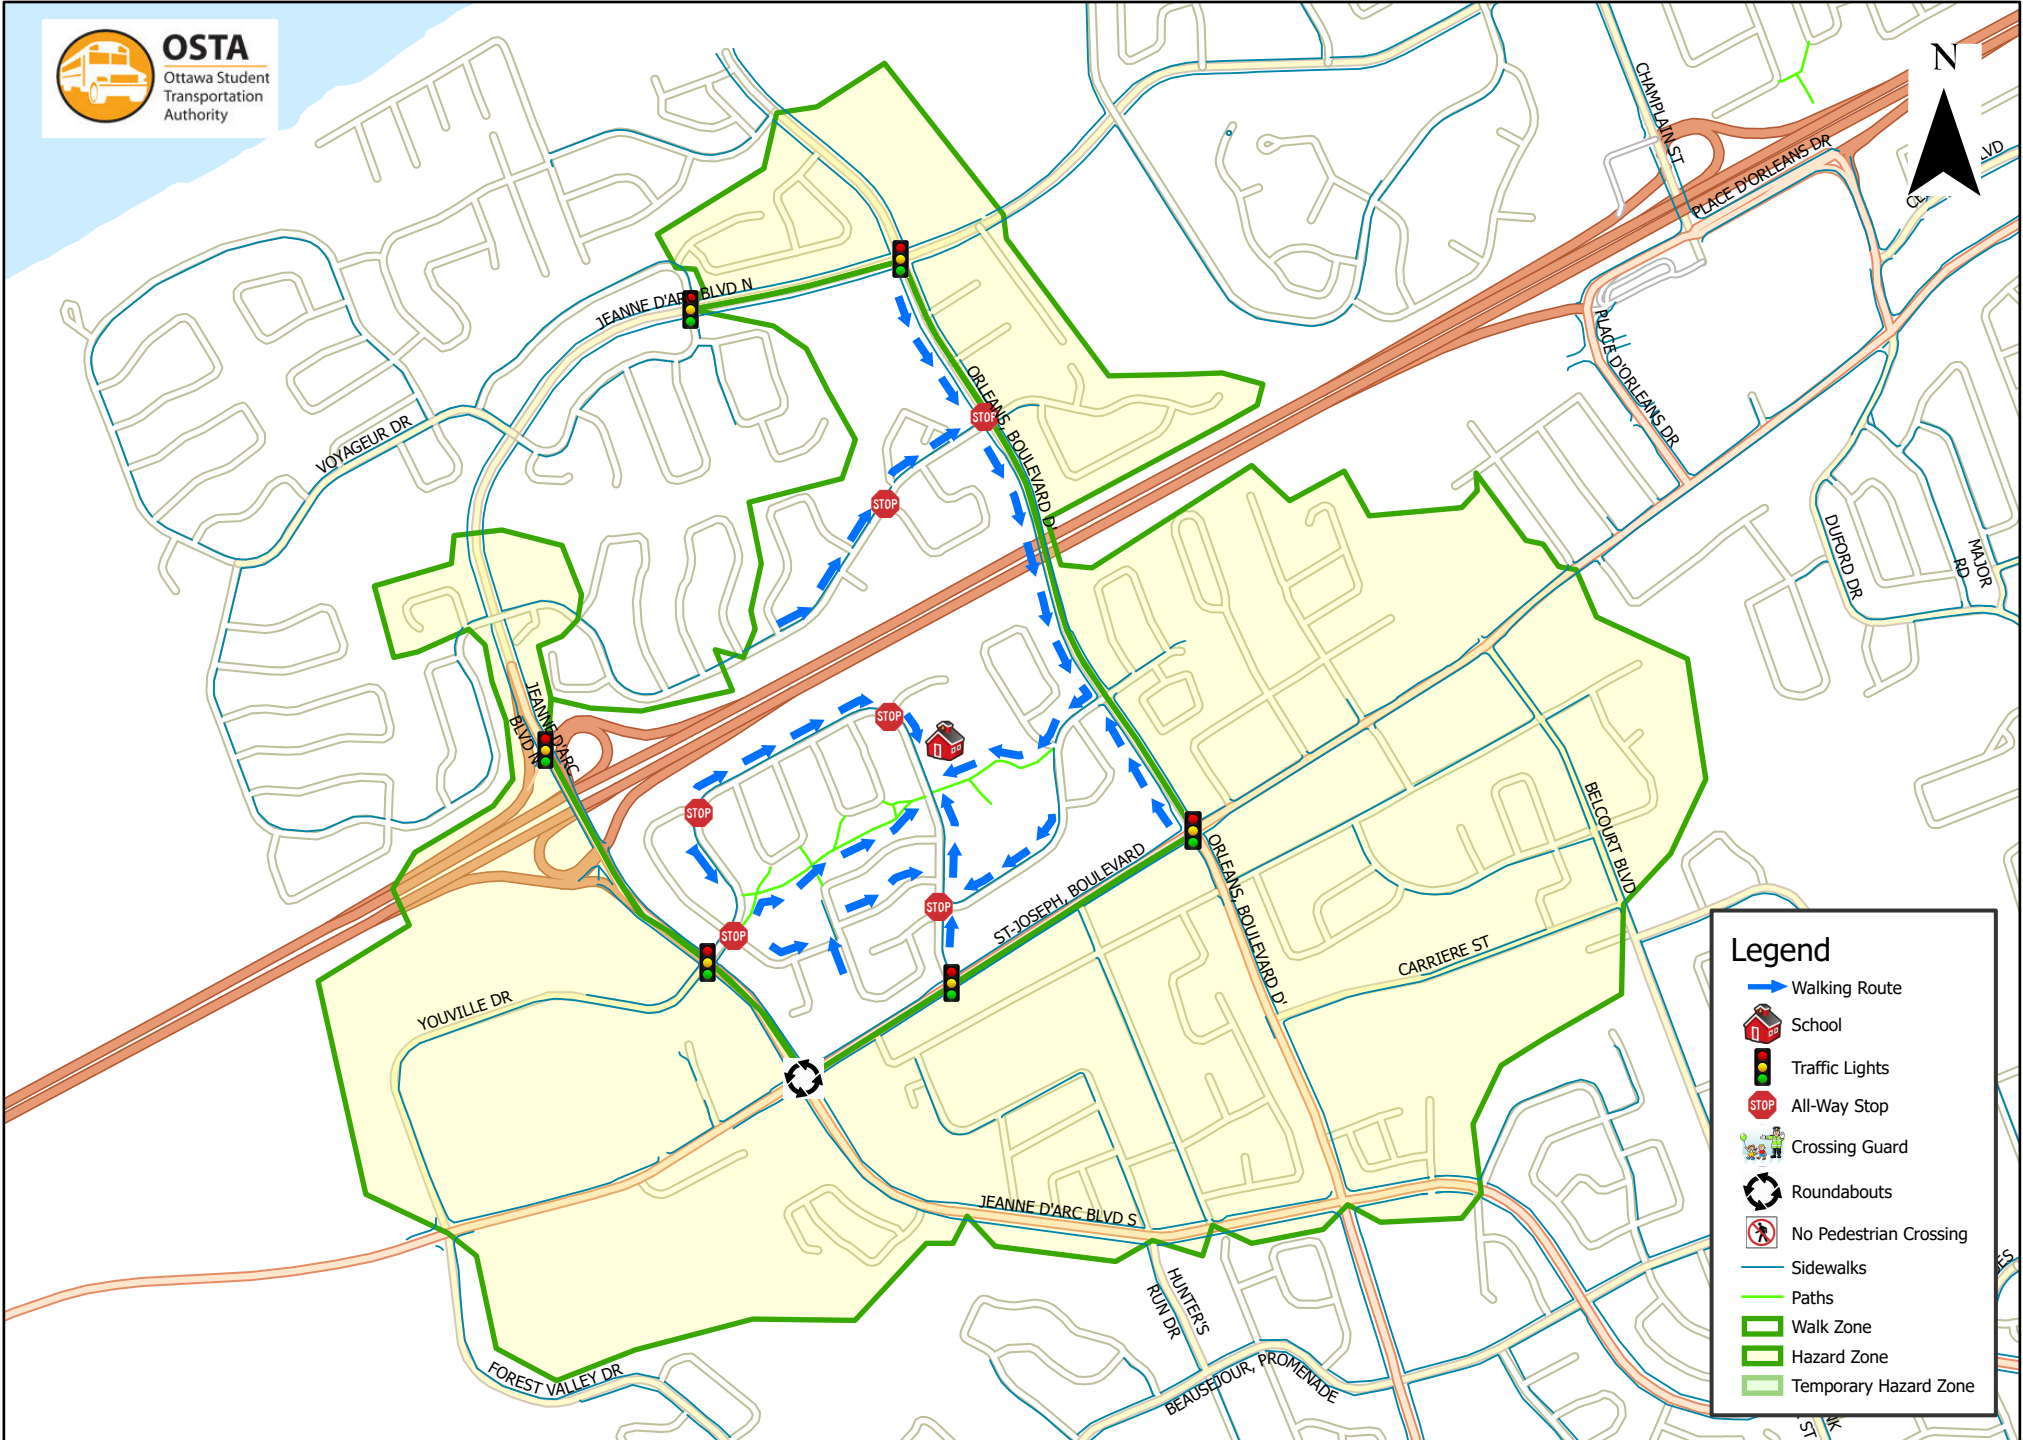

Convent Glen Elementary School 1.6 km Walk Zone Grades 1-6

Legend

- Walking Route
- School
- Traffic Lights
- All-Way Stop
- Crossing Guard
- Roundabouts
- No Pedestrian Crossing
- Sidewalks
- Paths
- Walk Zone
- Hazard Zone
- Temporary Hazard Zone

This map is intended for information purposes only. Ottawa Student Transportation Authority assumes no responsibility for people using these routes.