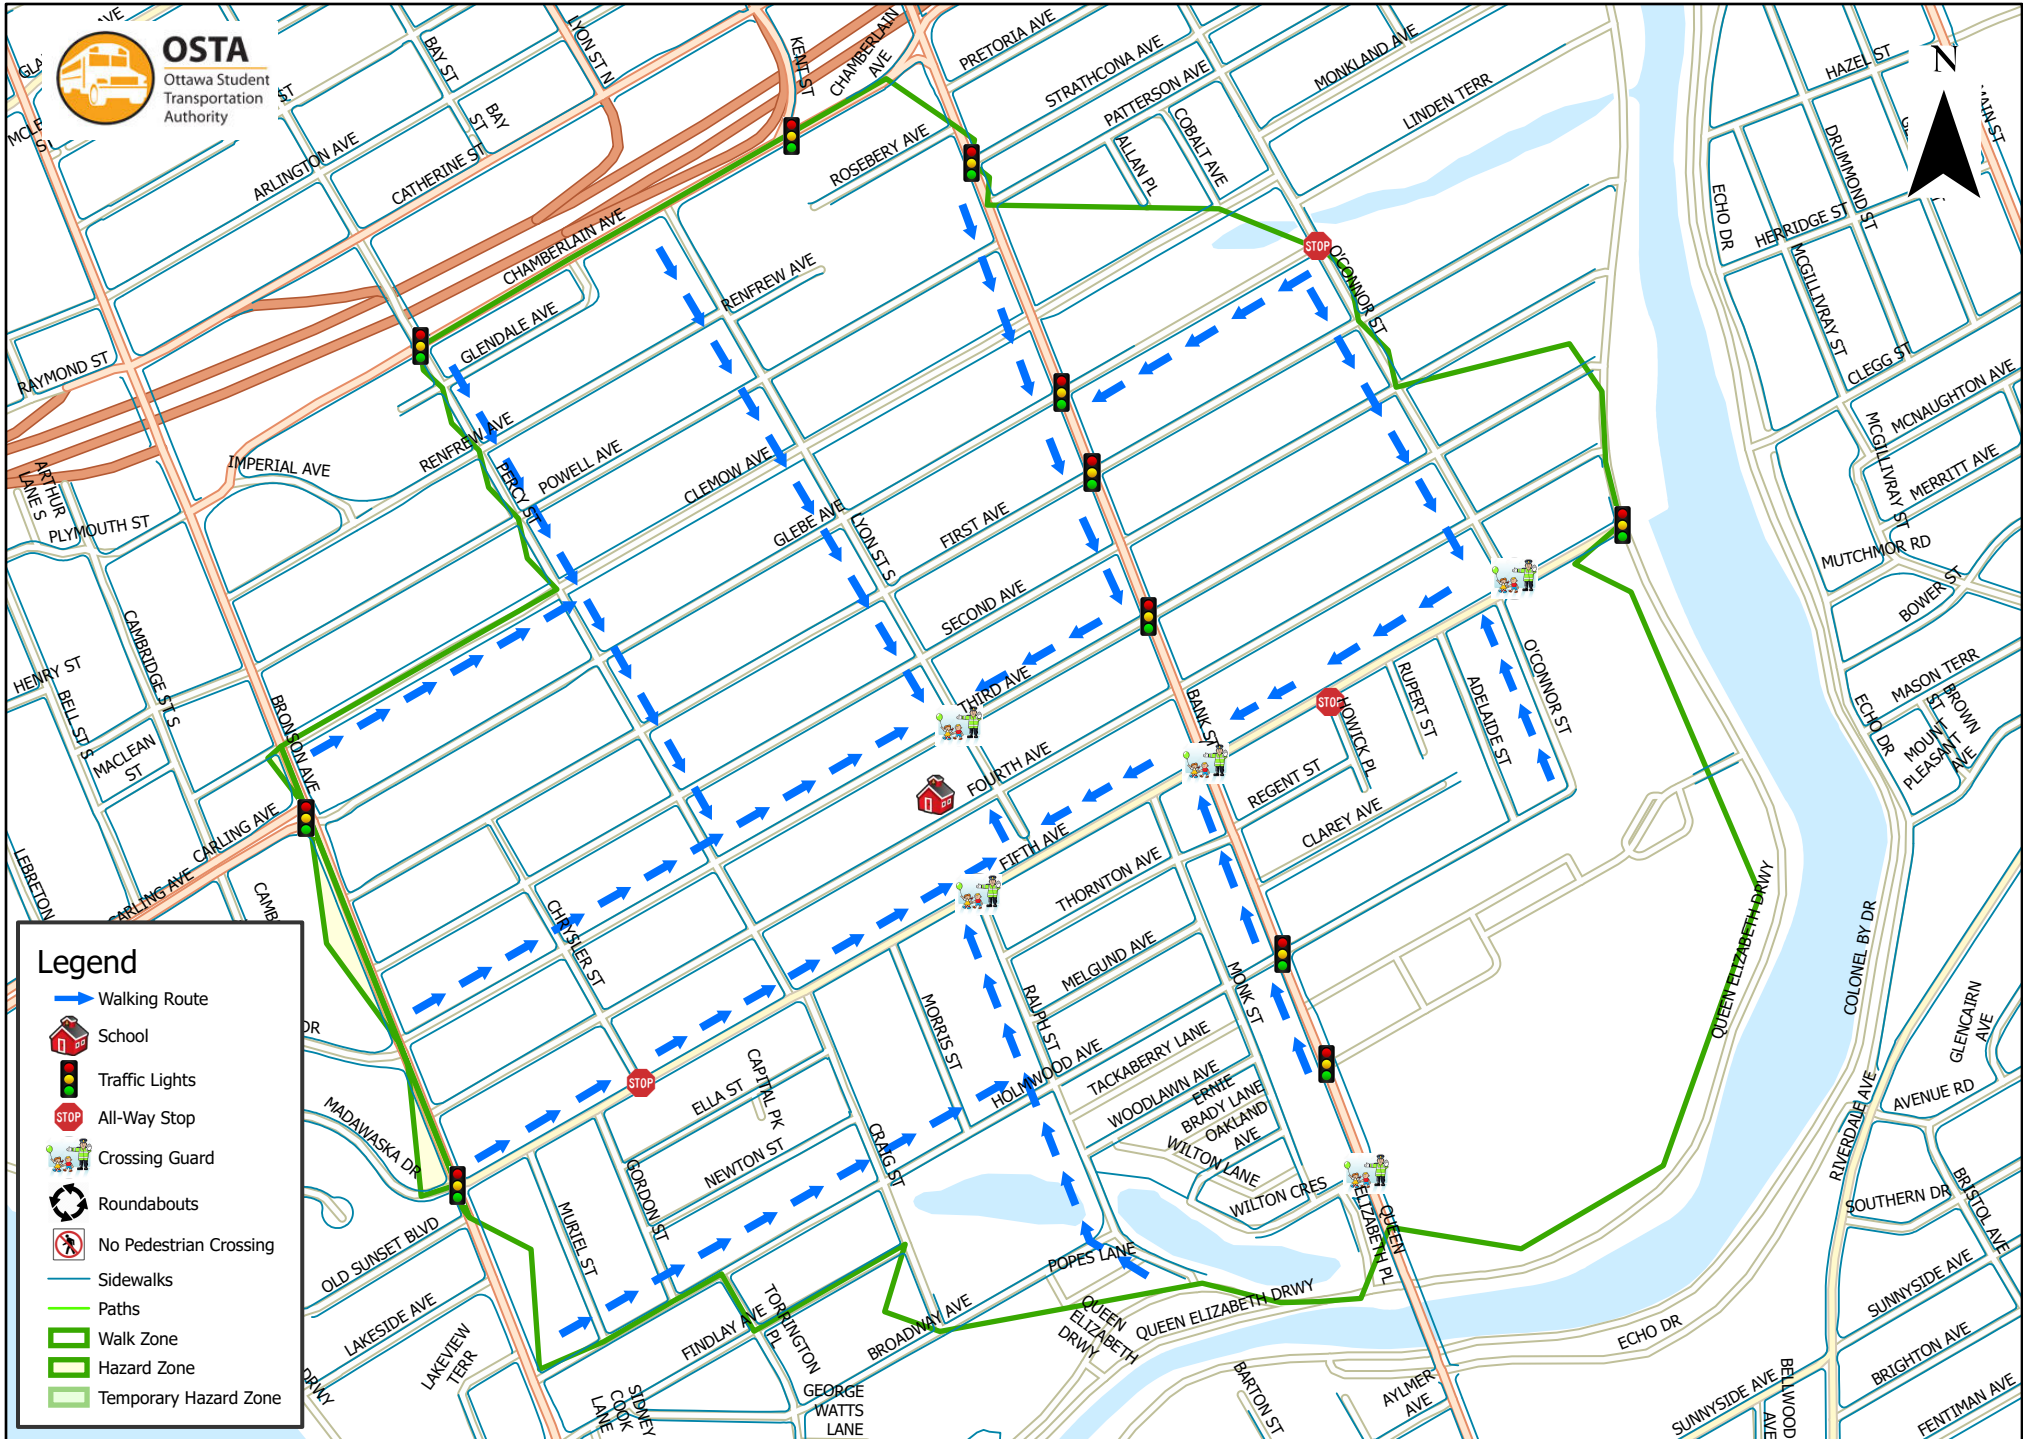

Corpus Christi School 800 m Walk Zone Kindergarten

This map is intended for information purposes only. Ottawa Student Transportation Authority assumes no responsibility for people using these routes.