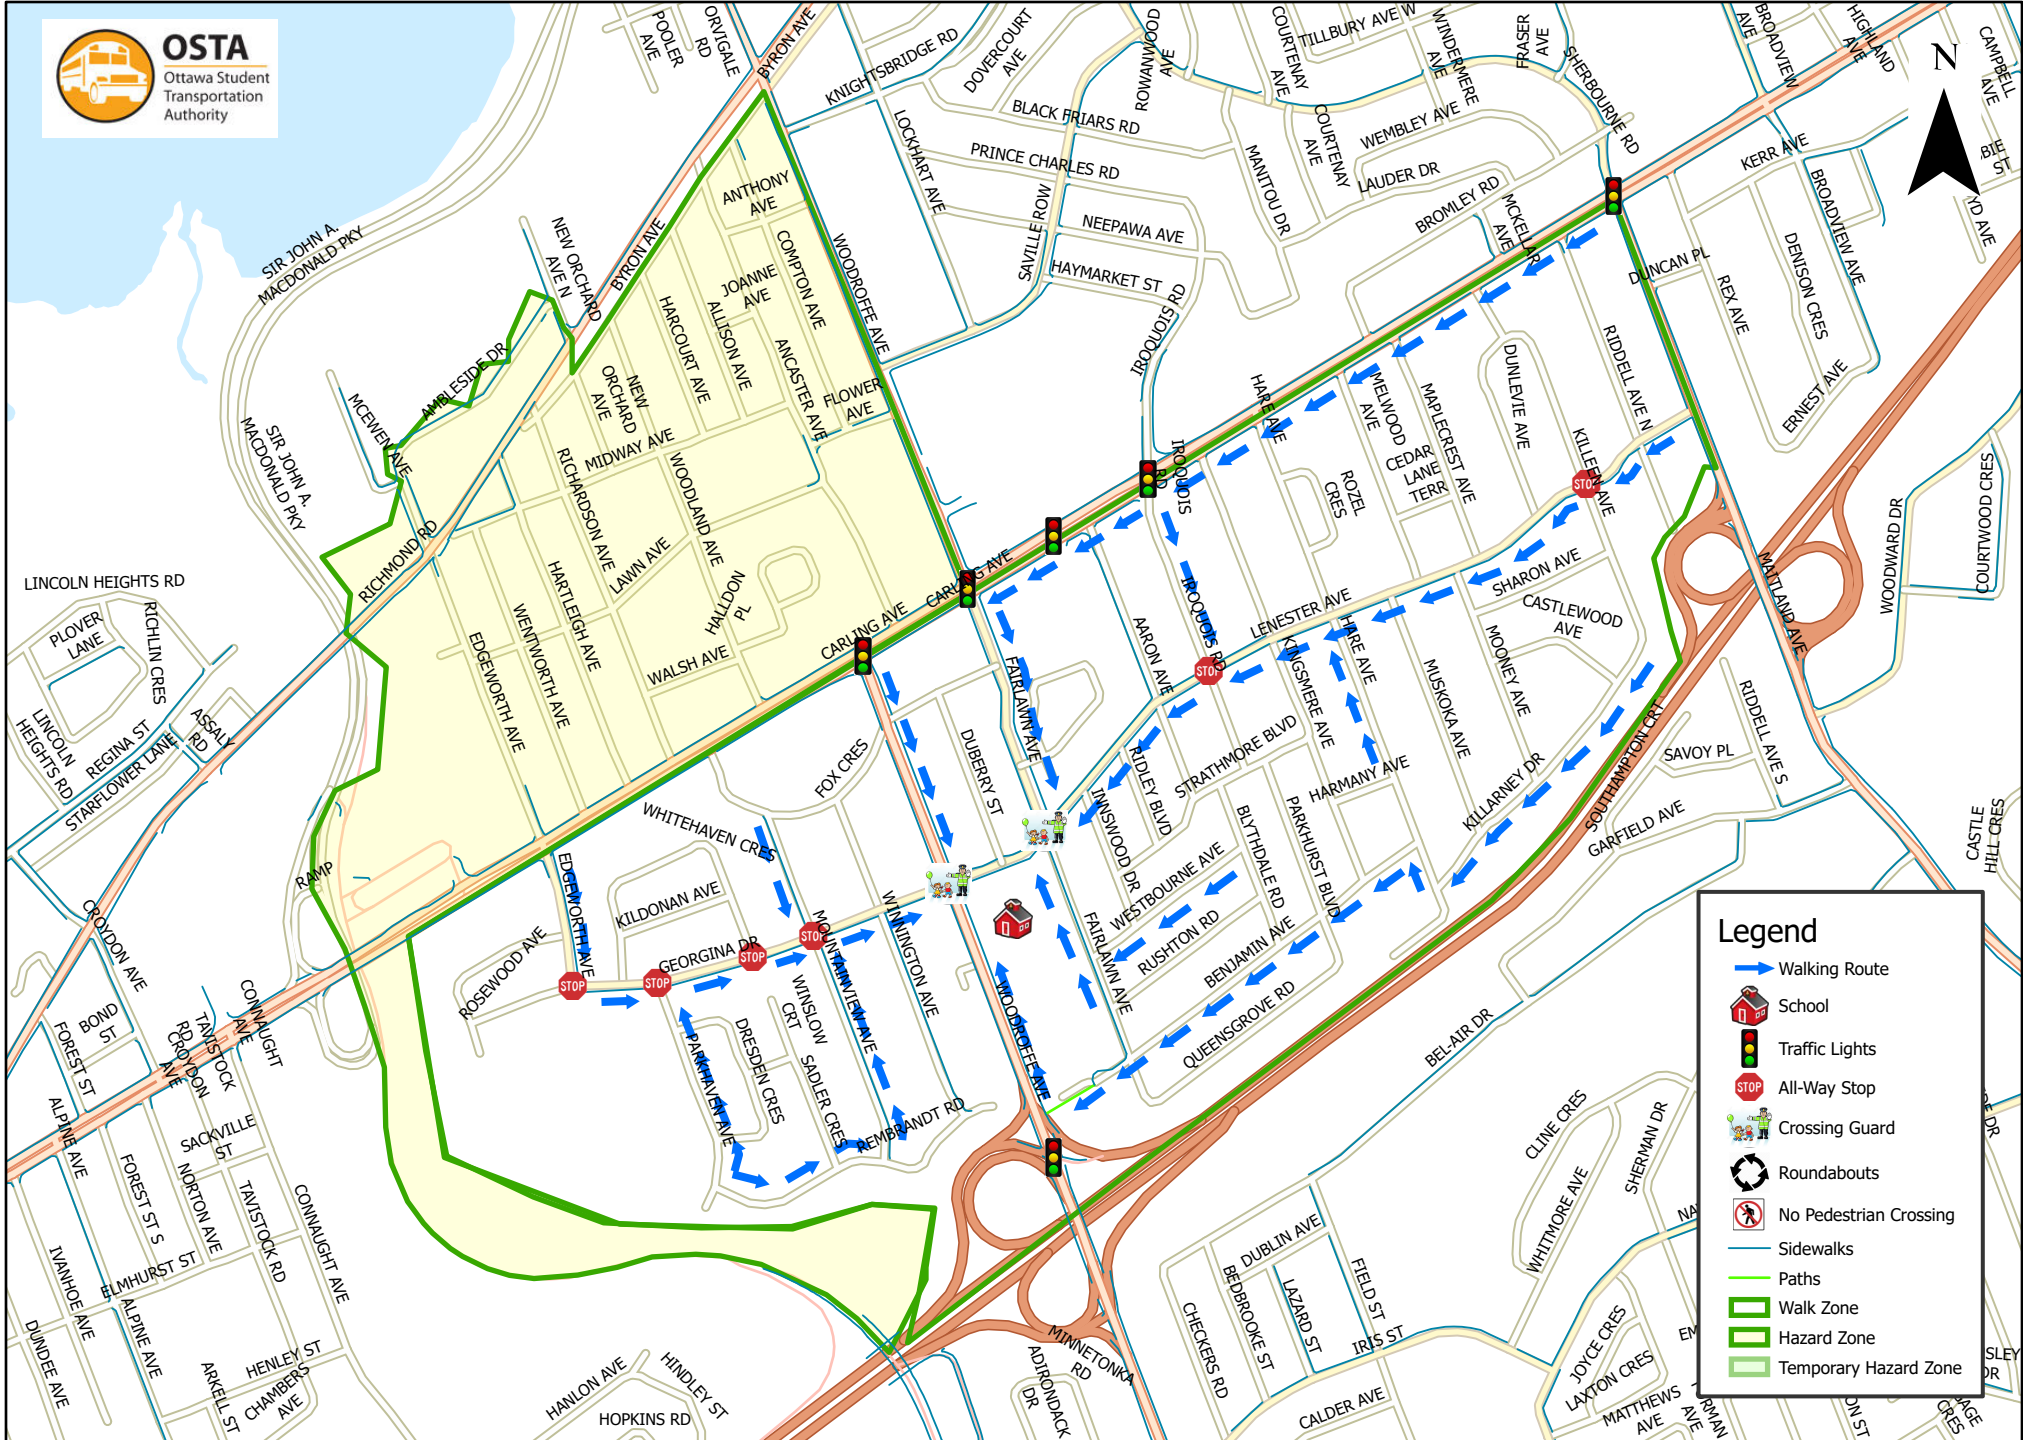

D. Roy Kennedy Public School 1.6 km Walk Zone Grades 1-3

Legend

- Walking Route
- School
- Traffic Lights
- All-Way Stop
- Crossing Guard
- Roundabouts
- No Pedestrian Crossing
- Sidewalks
- Paths
- Walk Zone
- Hazard Zone
- Temporary Hazard Zone

This map is intended for information purposes only. Ottawa Student Transportation Authority assumes no responsibility for people using these routes.