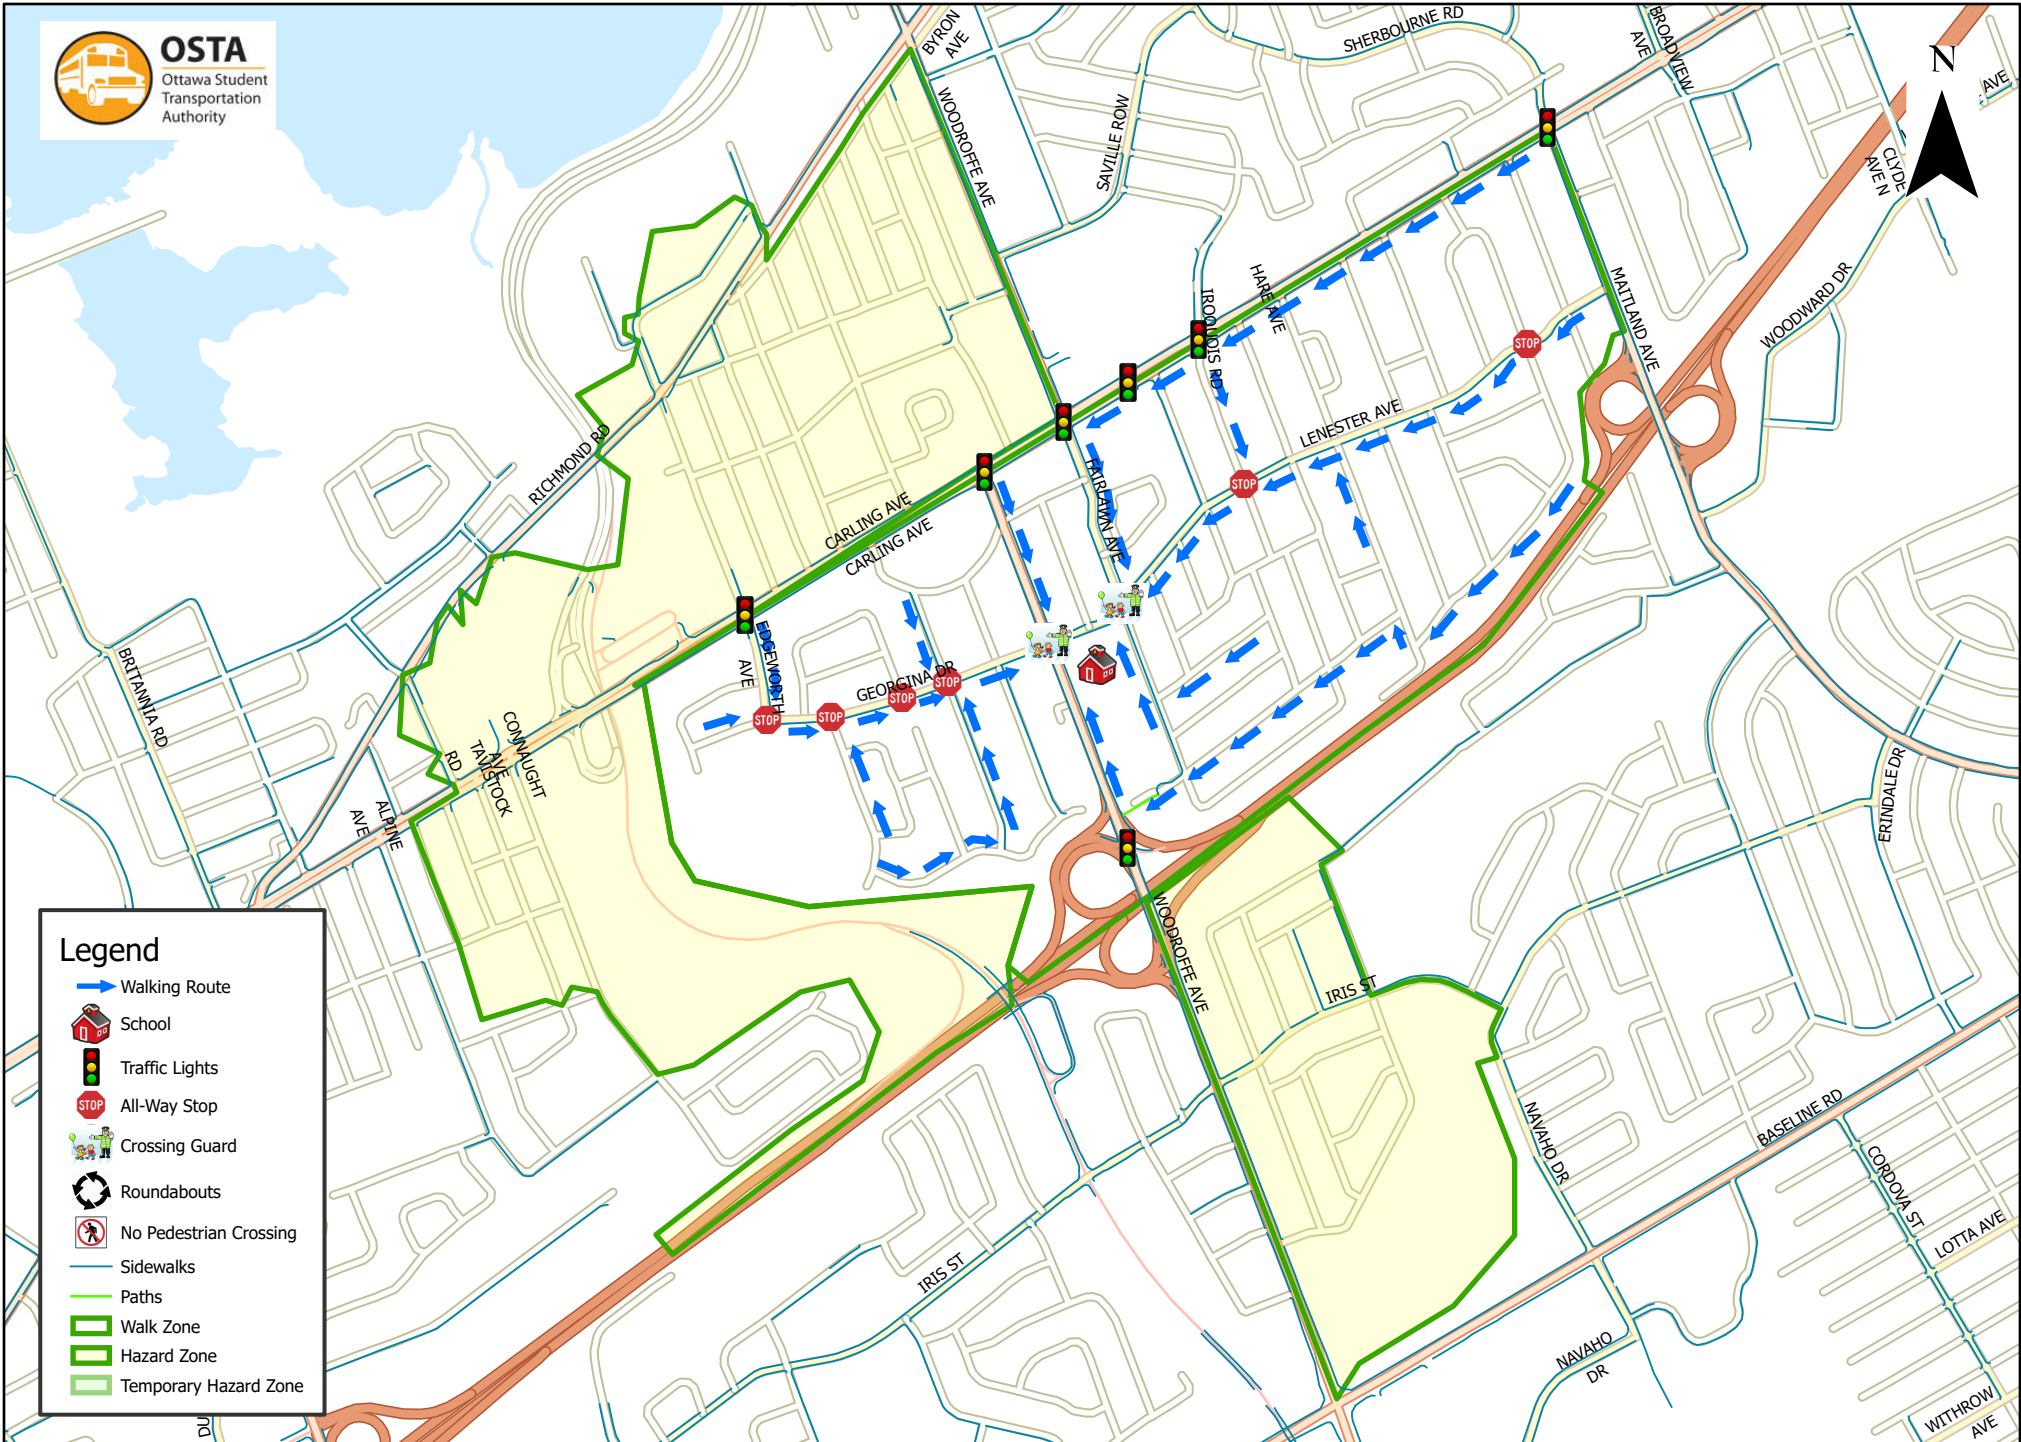

D. Roy Kennedy Public School 1.6 km Walk Zone Grades 4-8

- Legend**
- Walking Route
 - School
 - Traffic Lights
 - All-Way Stop
 - Crossing Guard
 - Roundabouts
 - No Pedestrian Crossing
 - Sidewalks
 - Paths
 - Walk Zone
 - Hazard Zone
 - Temporary Hazard Zone

This map is intended for information purposes only. Ottawa Student Transportation Authority assumes no responsibility for people using these routes.