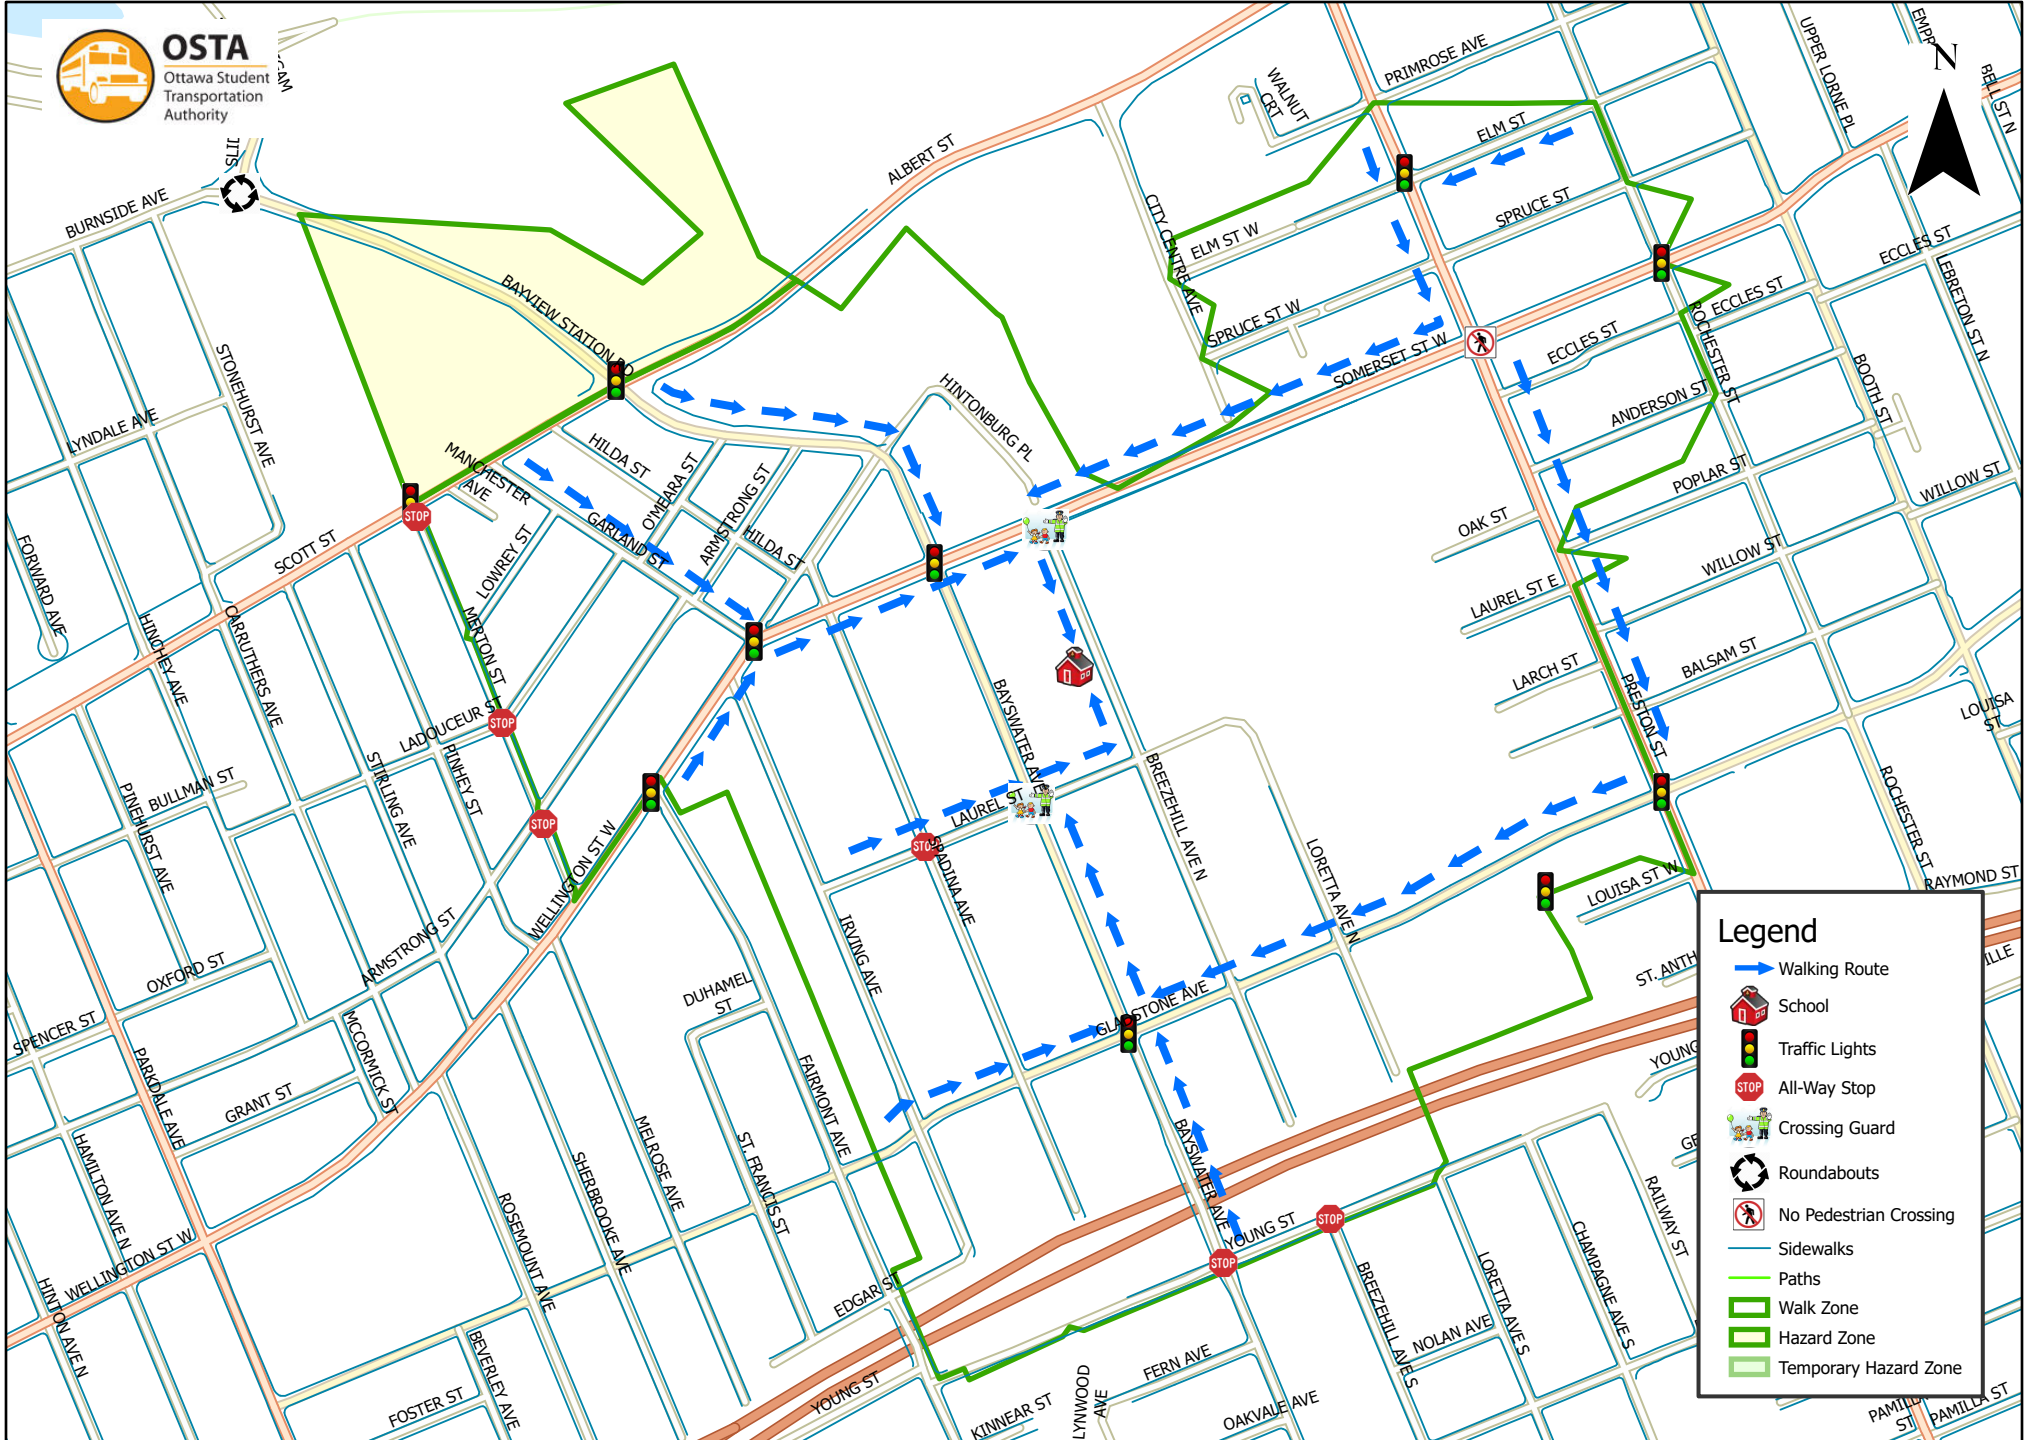

Devonshire Community Public School 800 m Walk Zone Kindergarten

This map is intended for information purposes only. Ottawa Student Transportation Authority assumes no responsibility for people using these routes.