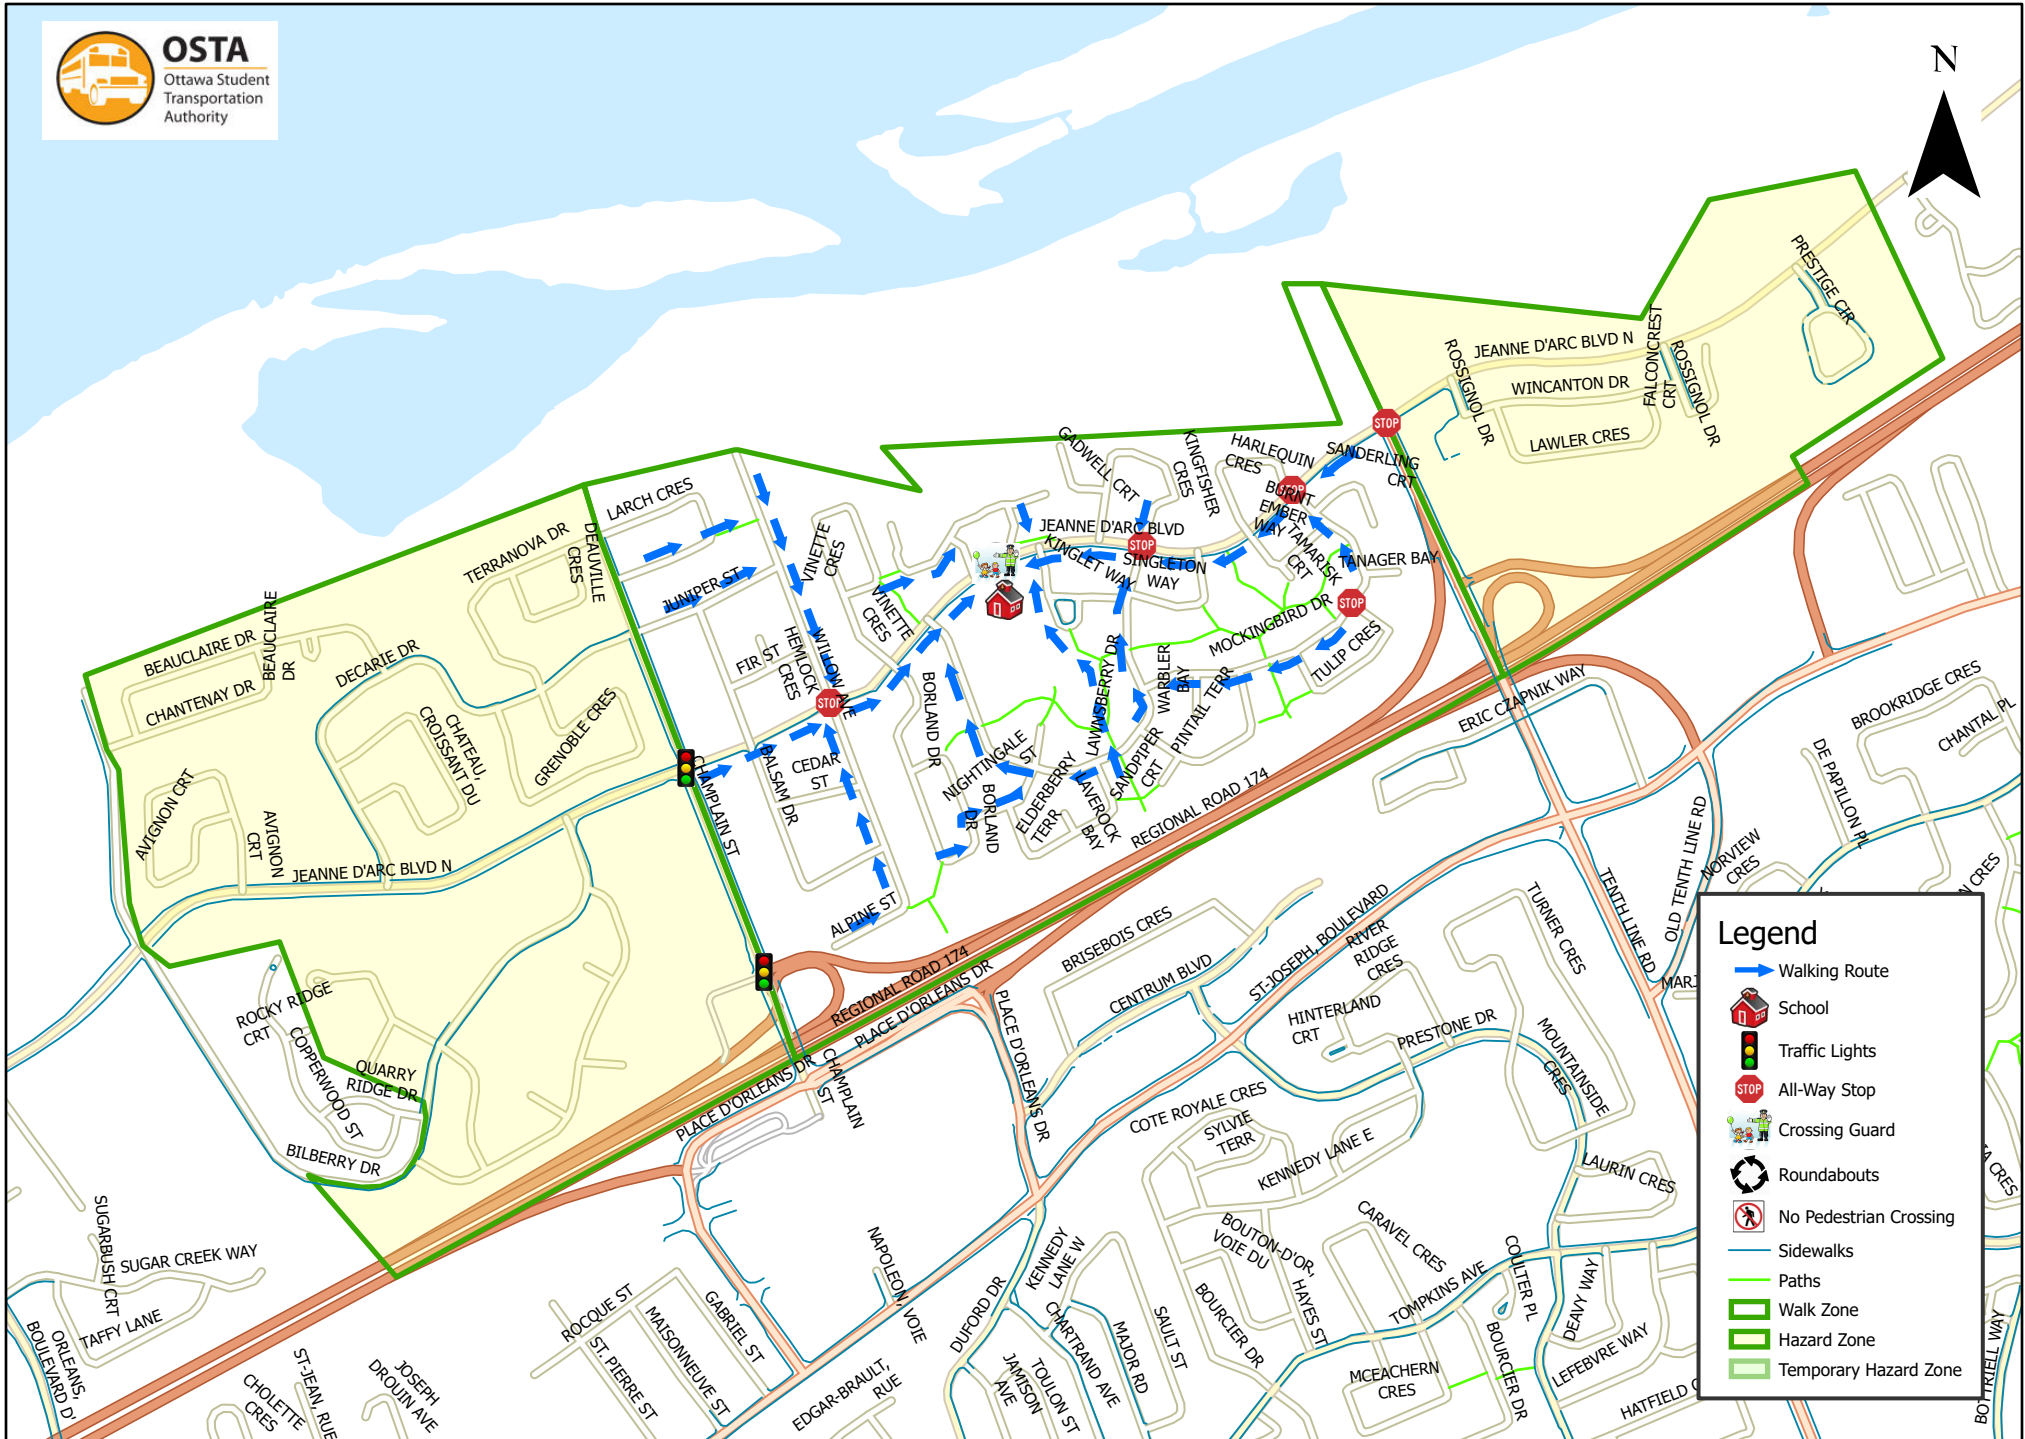

Divine Infant School 1.6 km Walk Zone Grades 1-6

This map is intended for information purposes only. Ottawa Student Transportation Authority assumes no responsibility for people using these routes.