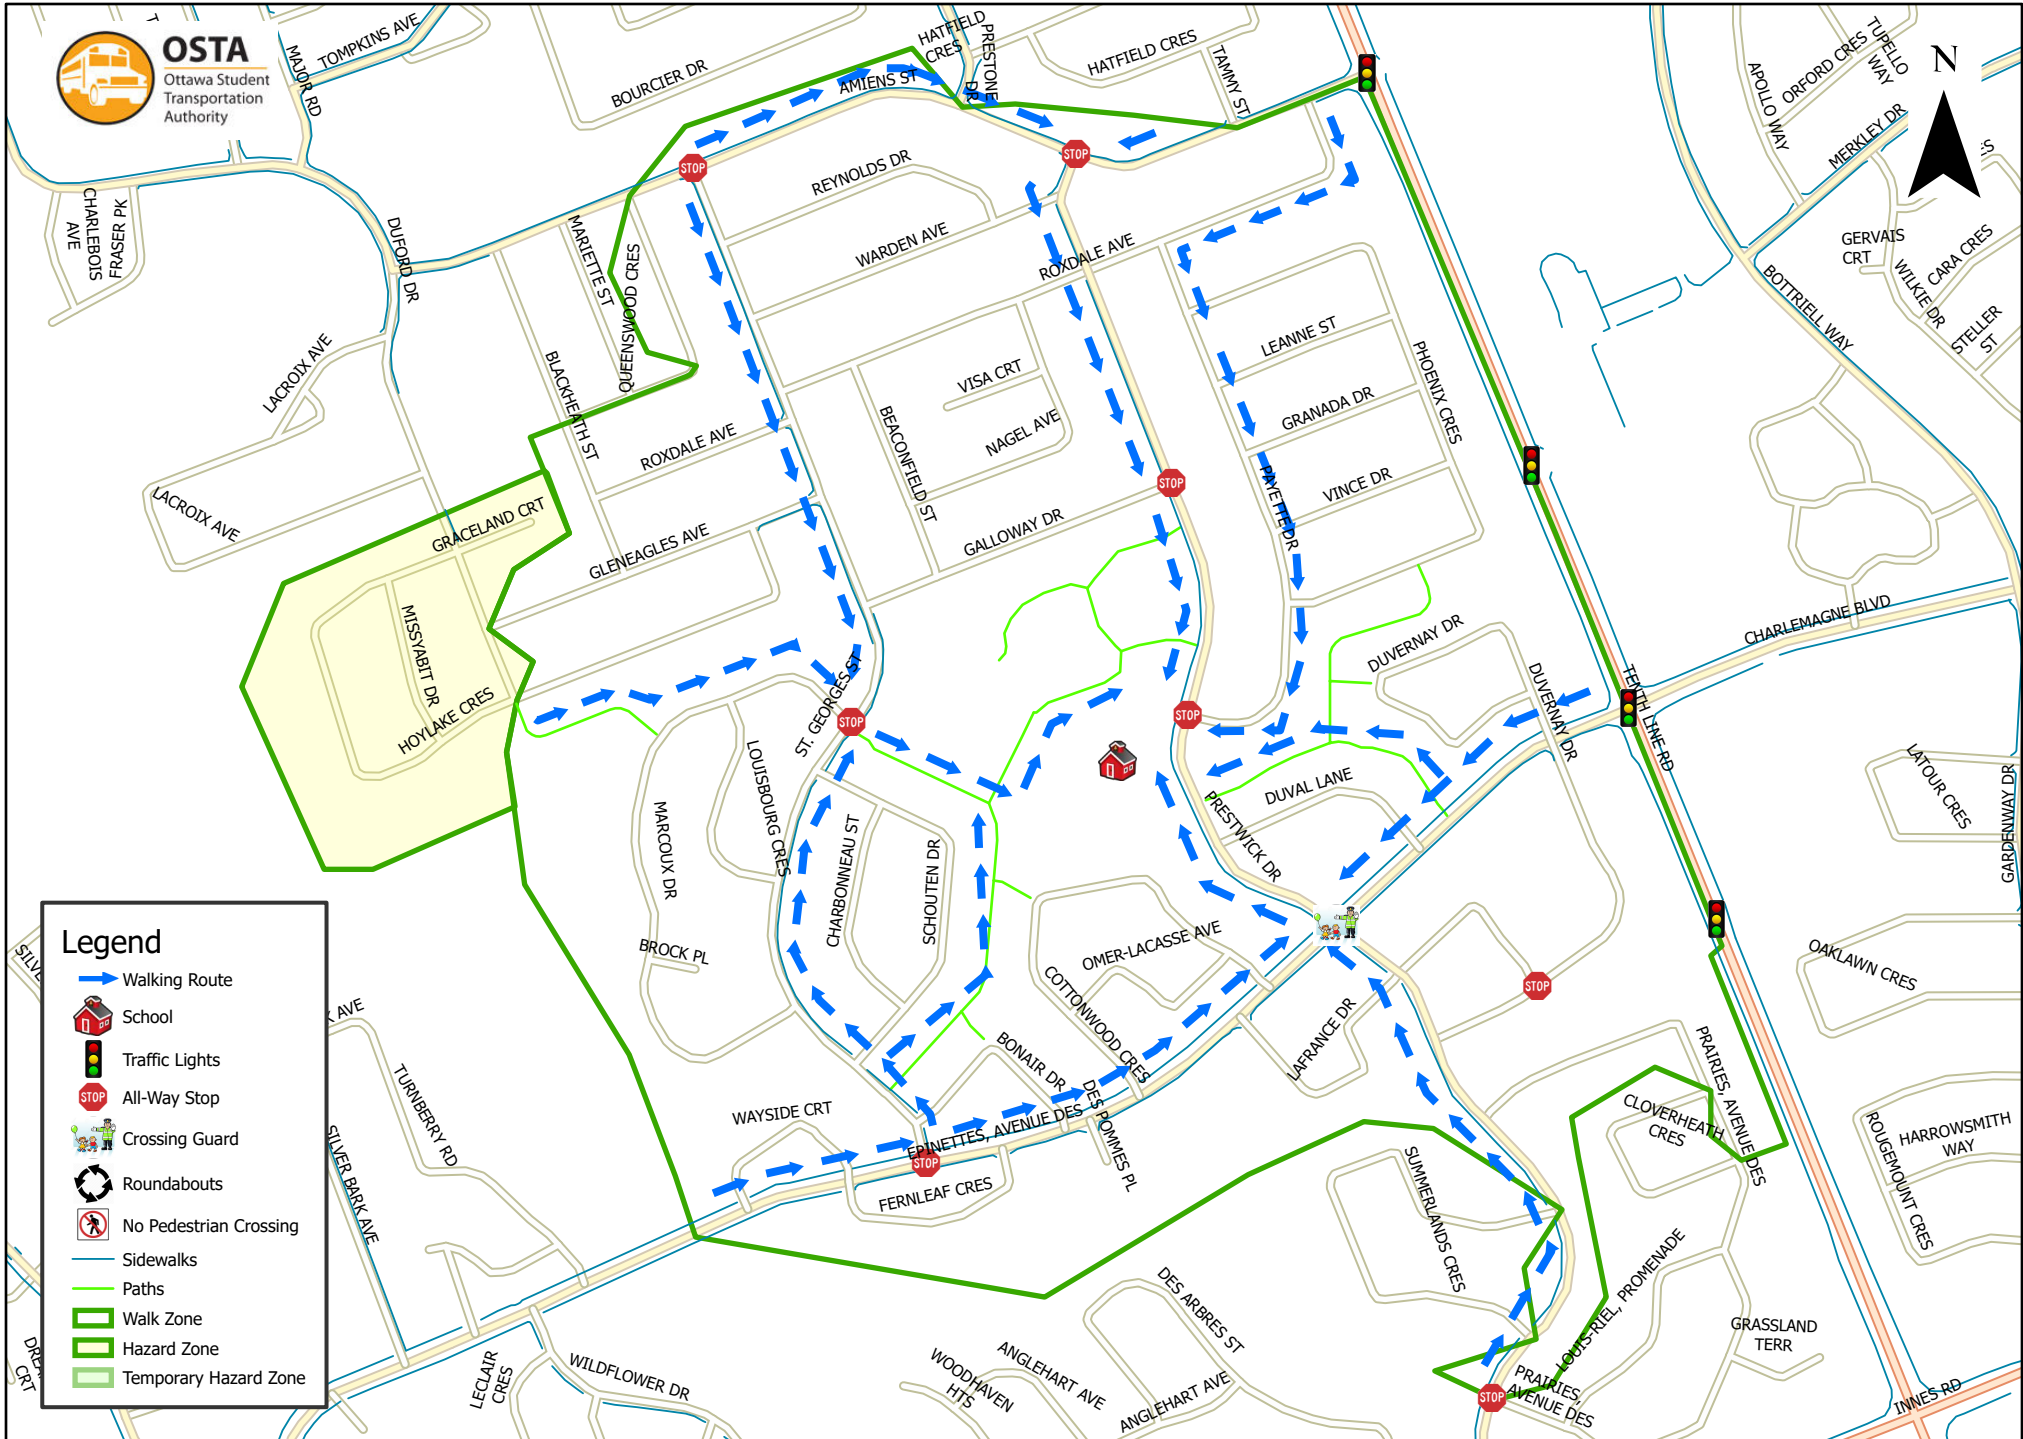

Dunning-Foubert Elementary School 800 m Walk Zone Kindergarten

This map is intended for information purposes only. Ottawa Student Transportation Authority assumes no responsibility for people using these routes.