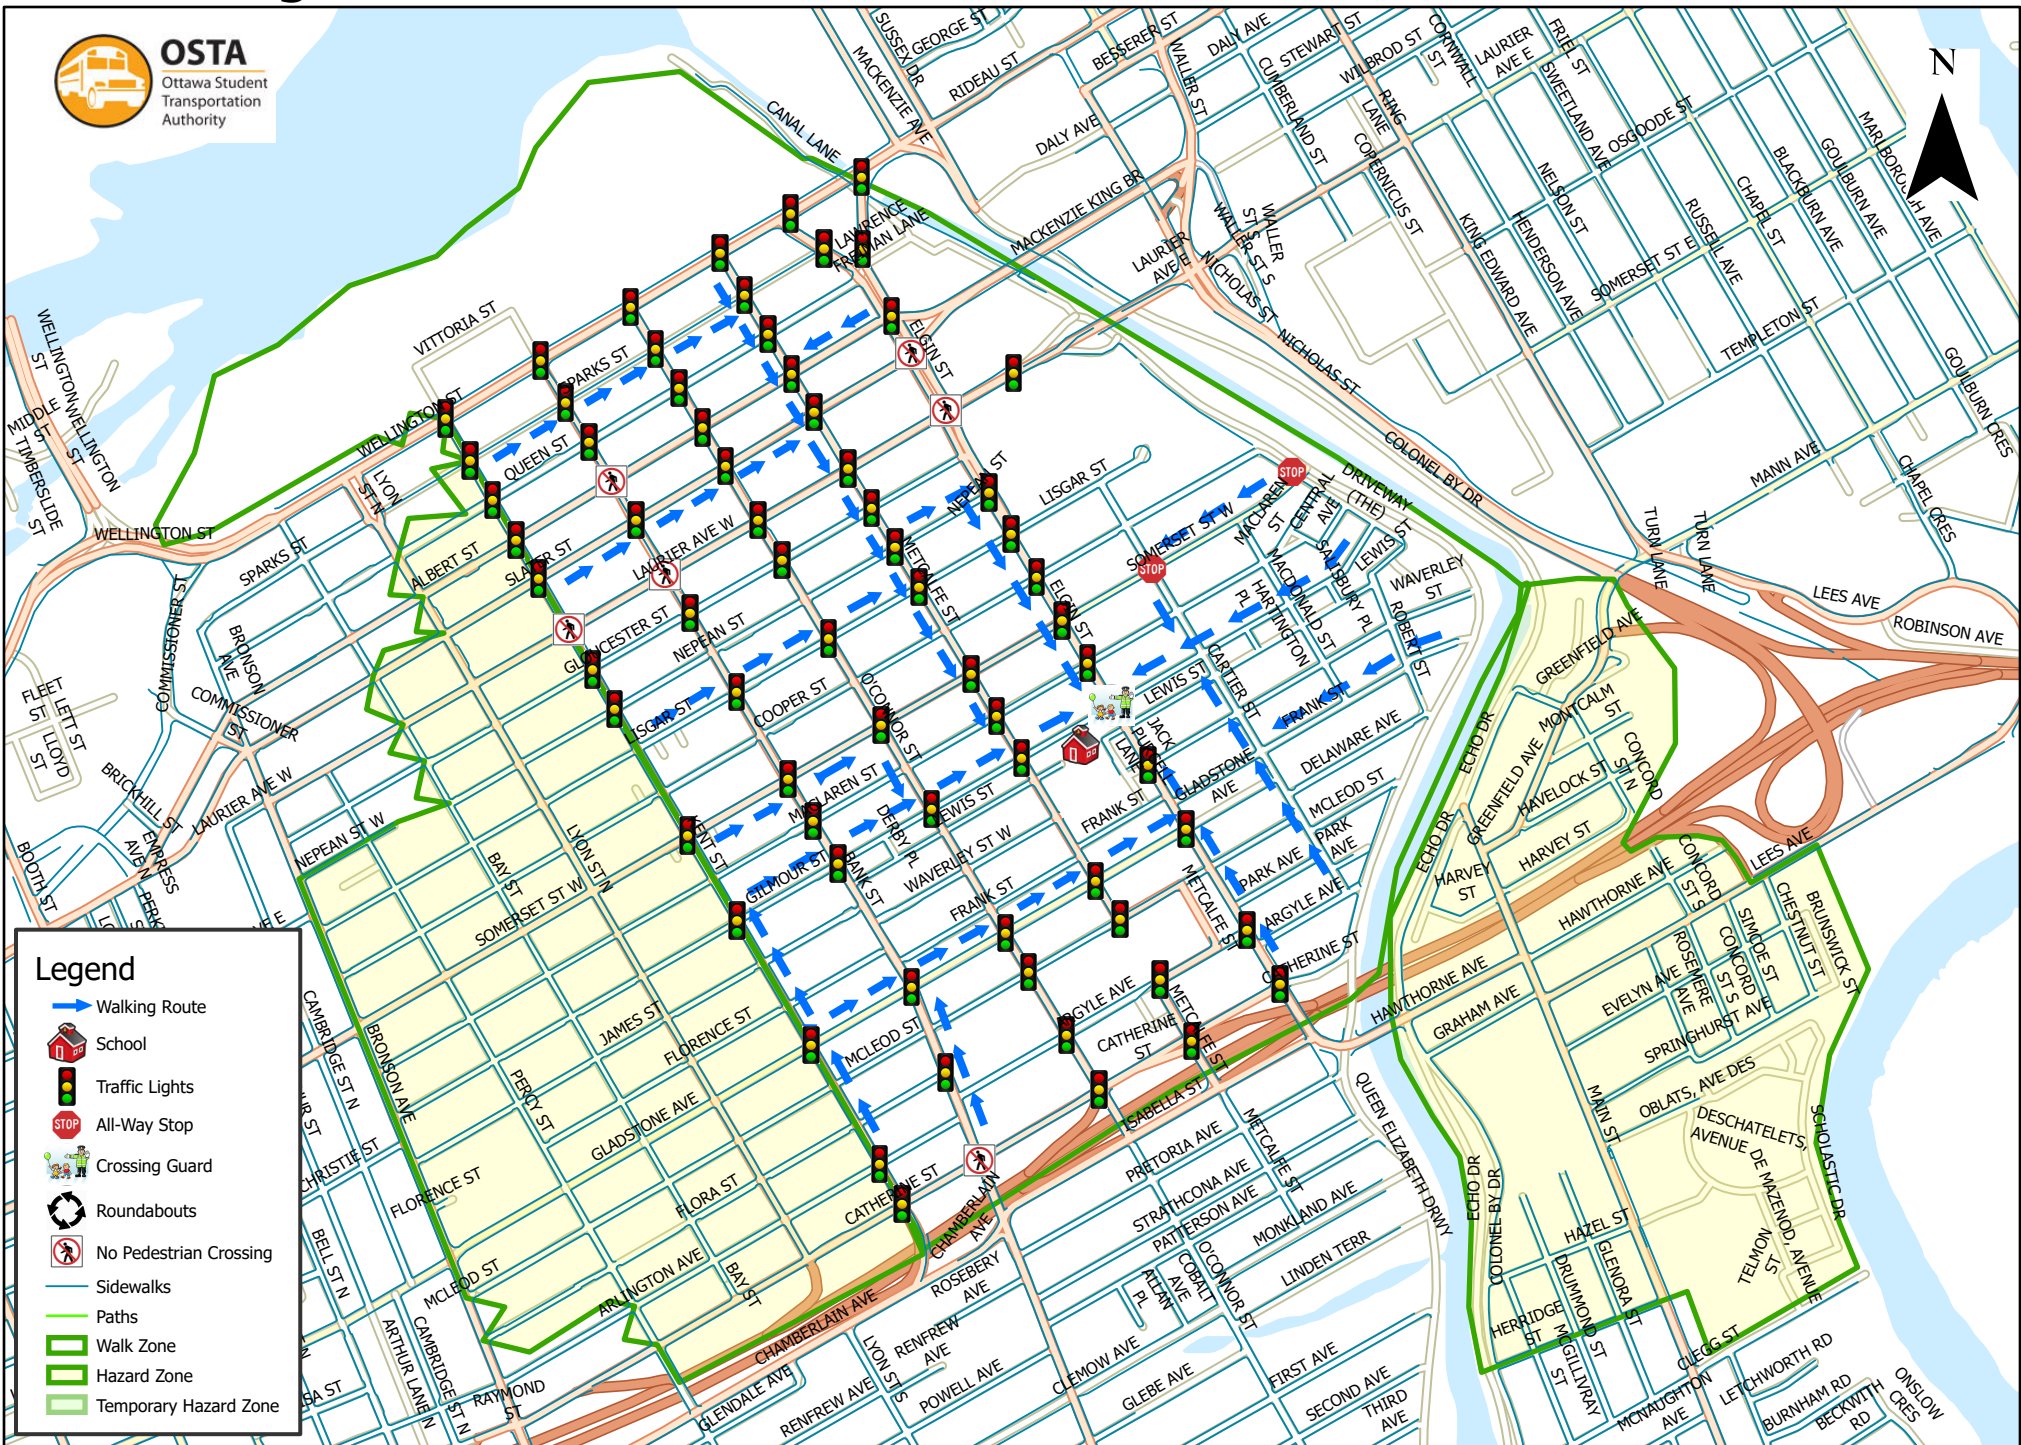

Elgin Street Public School 1.6 km Walk Zone Grades 1-3

Legend

- Walking Route
- School
- Traffic Lights
- All-Way Stop
- Crossing Guard
- Roundabouts
- No Pedestrian Crossing
- Sidewalks
- Paths
- Walk Zone
- Hazard Zone
- Temporary Hazard Zone

This map is intended for information purposes only. Ottawa Student Transportation Authority assumes no responsibility for people using these routes.