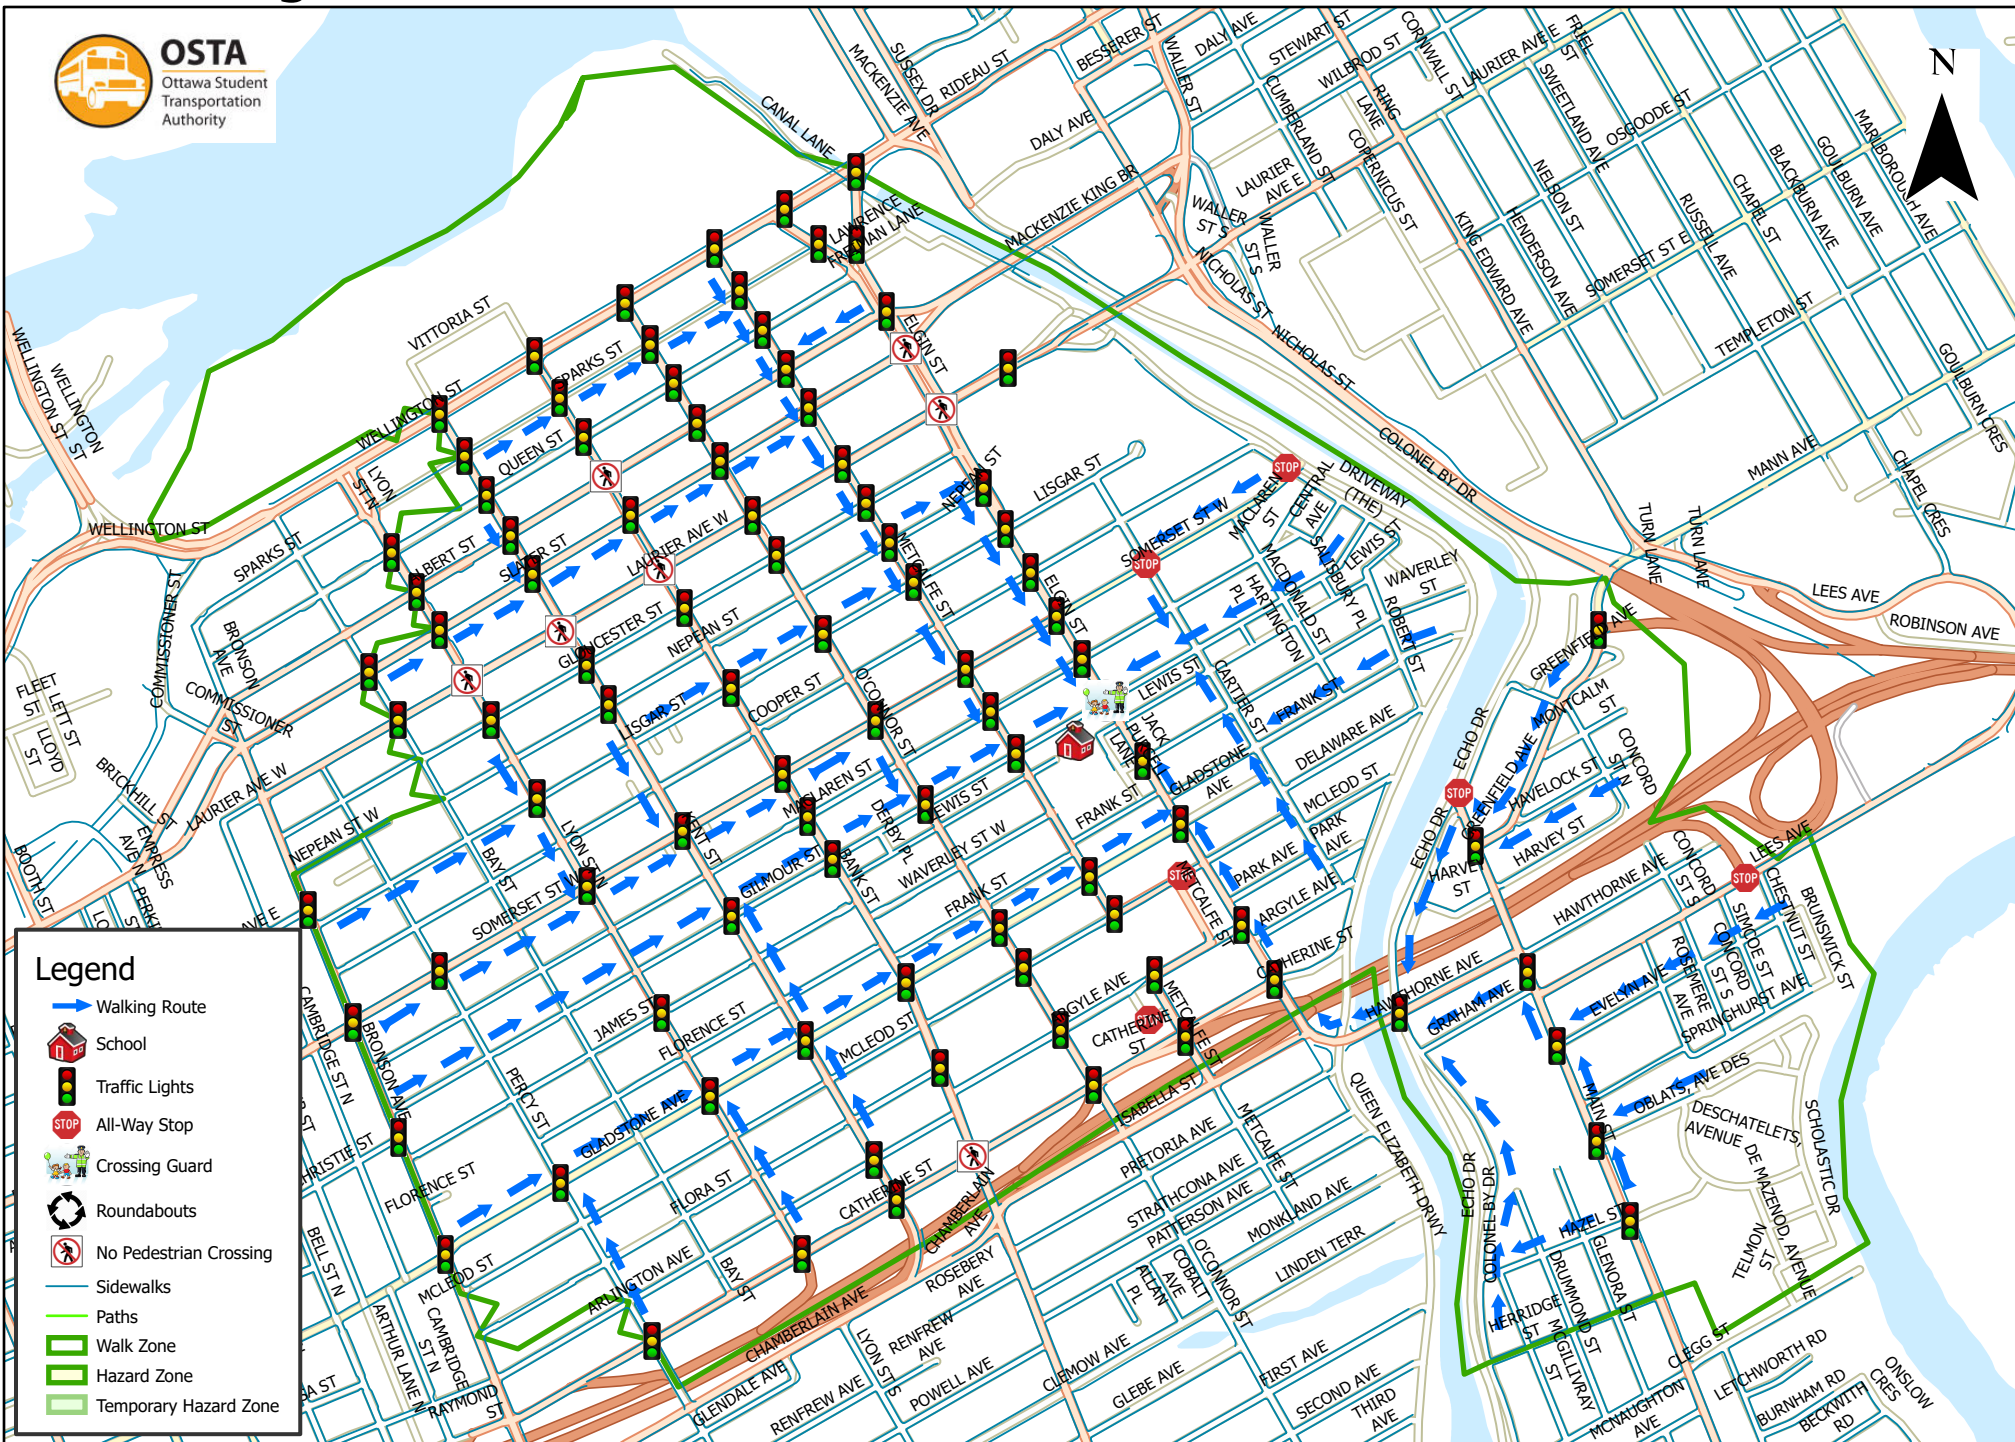

Elgin Street Public School 1.6 km Walk Zone Grades 4-6

Legend

- Walking Route
- School
- Traffic Lights
- All-Way Stop
- Crossing Guard
- Roundabouts
- No Pedestrian Crossing
- Sidewalks
- Paths
- Walk Zone
- Hazard Zone
- Temporary Hazard Zone

This map is intended for information purposes only. Ottawa Student Transportation Authority assumes no responsibility for people using these routes.