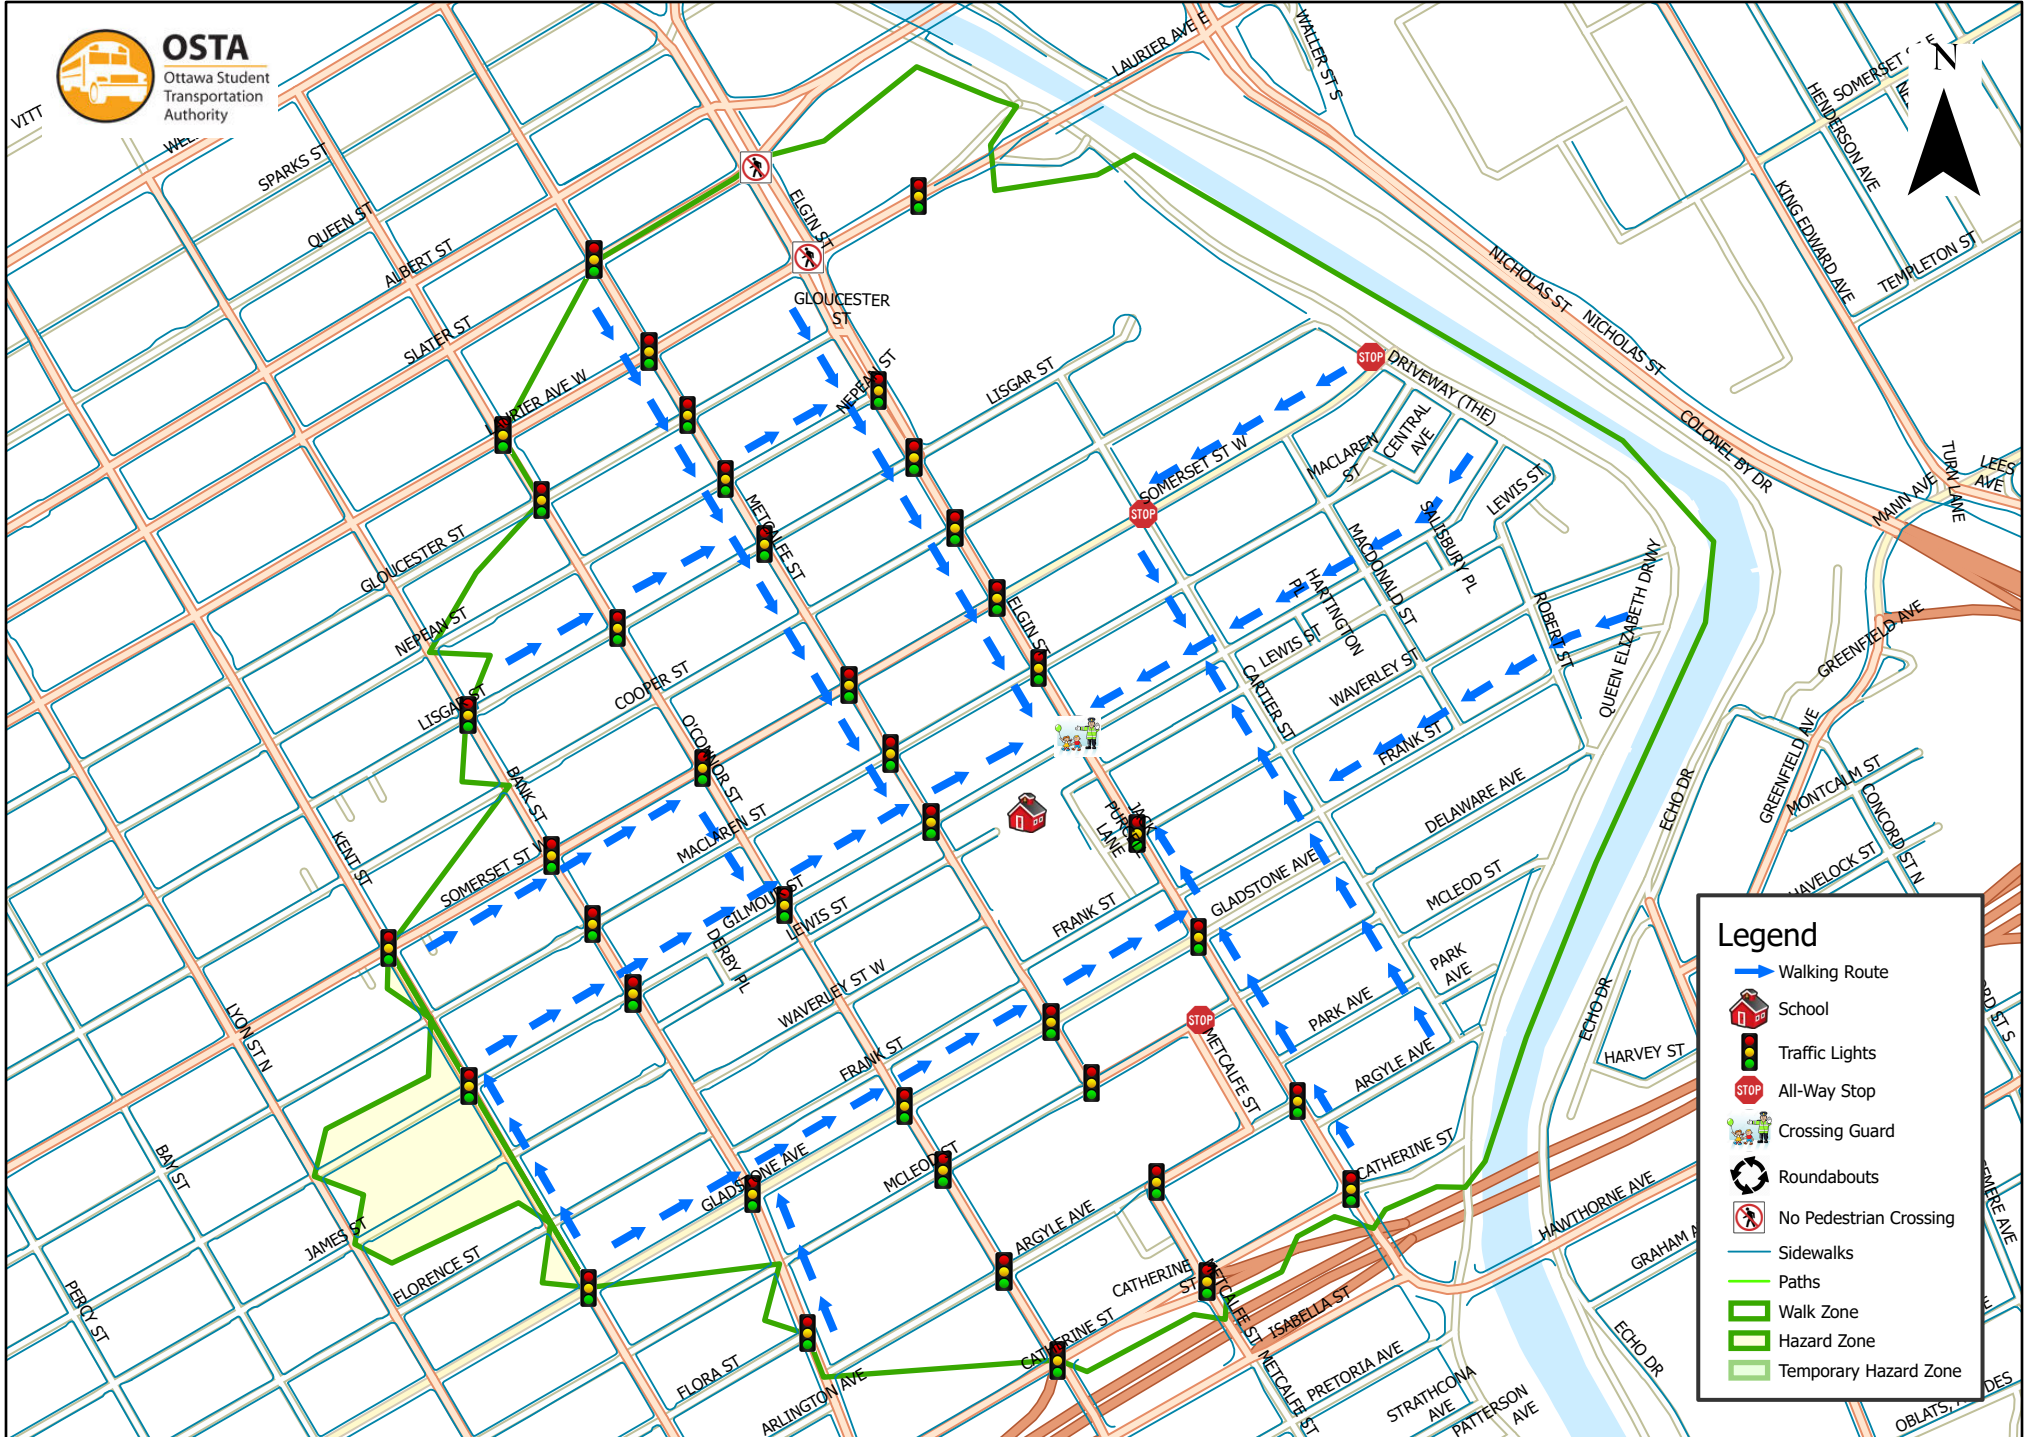

# Elgin Street Public School 800 m Walk Zone Kindergarten

This map is intended for information purposes only. Ottawa Student Transportation Authority assumes no responsibility for people using these routes.