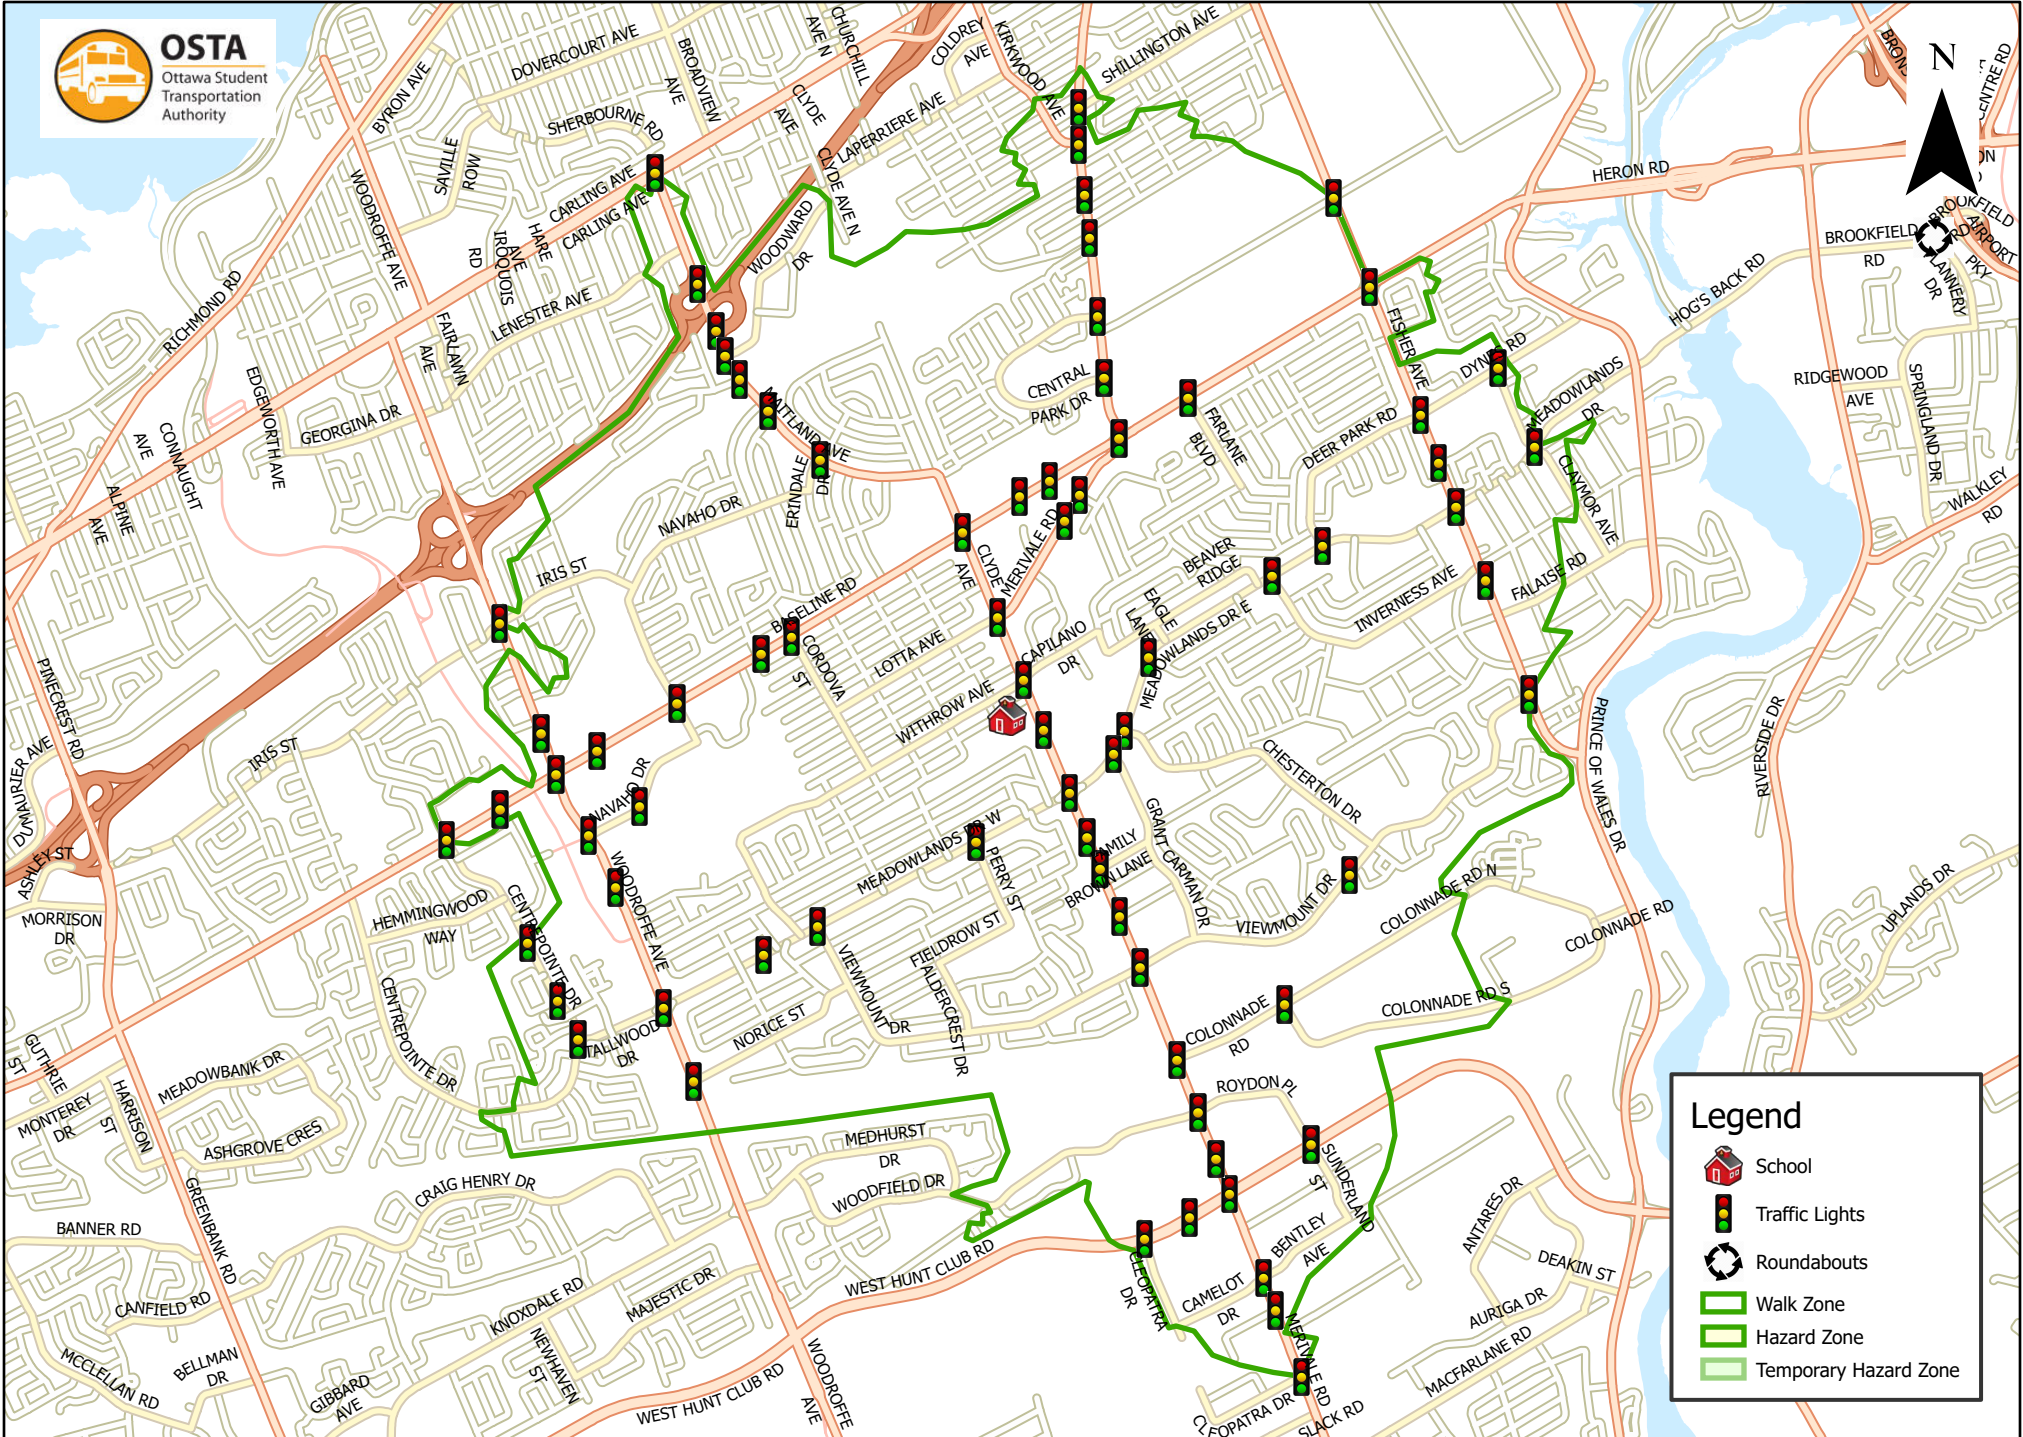

# Elizabeth Wyn Wood Secondary Alternate 3.2 km Walk Zone Grades

This map is intended for information purposes only. Ottawa Student Transportation Authority assumes no responsibility for people using these routes.