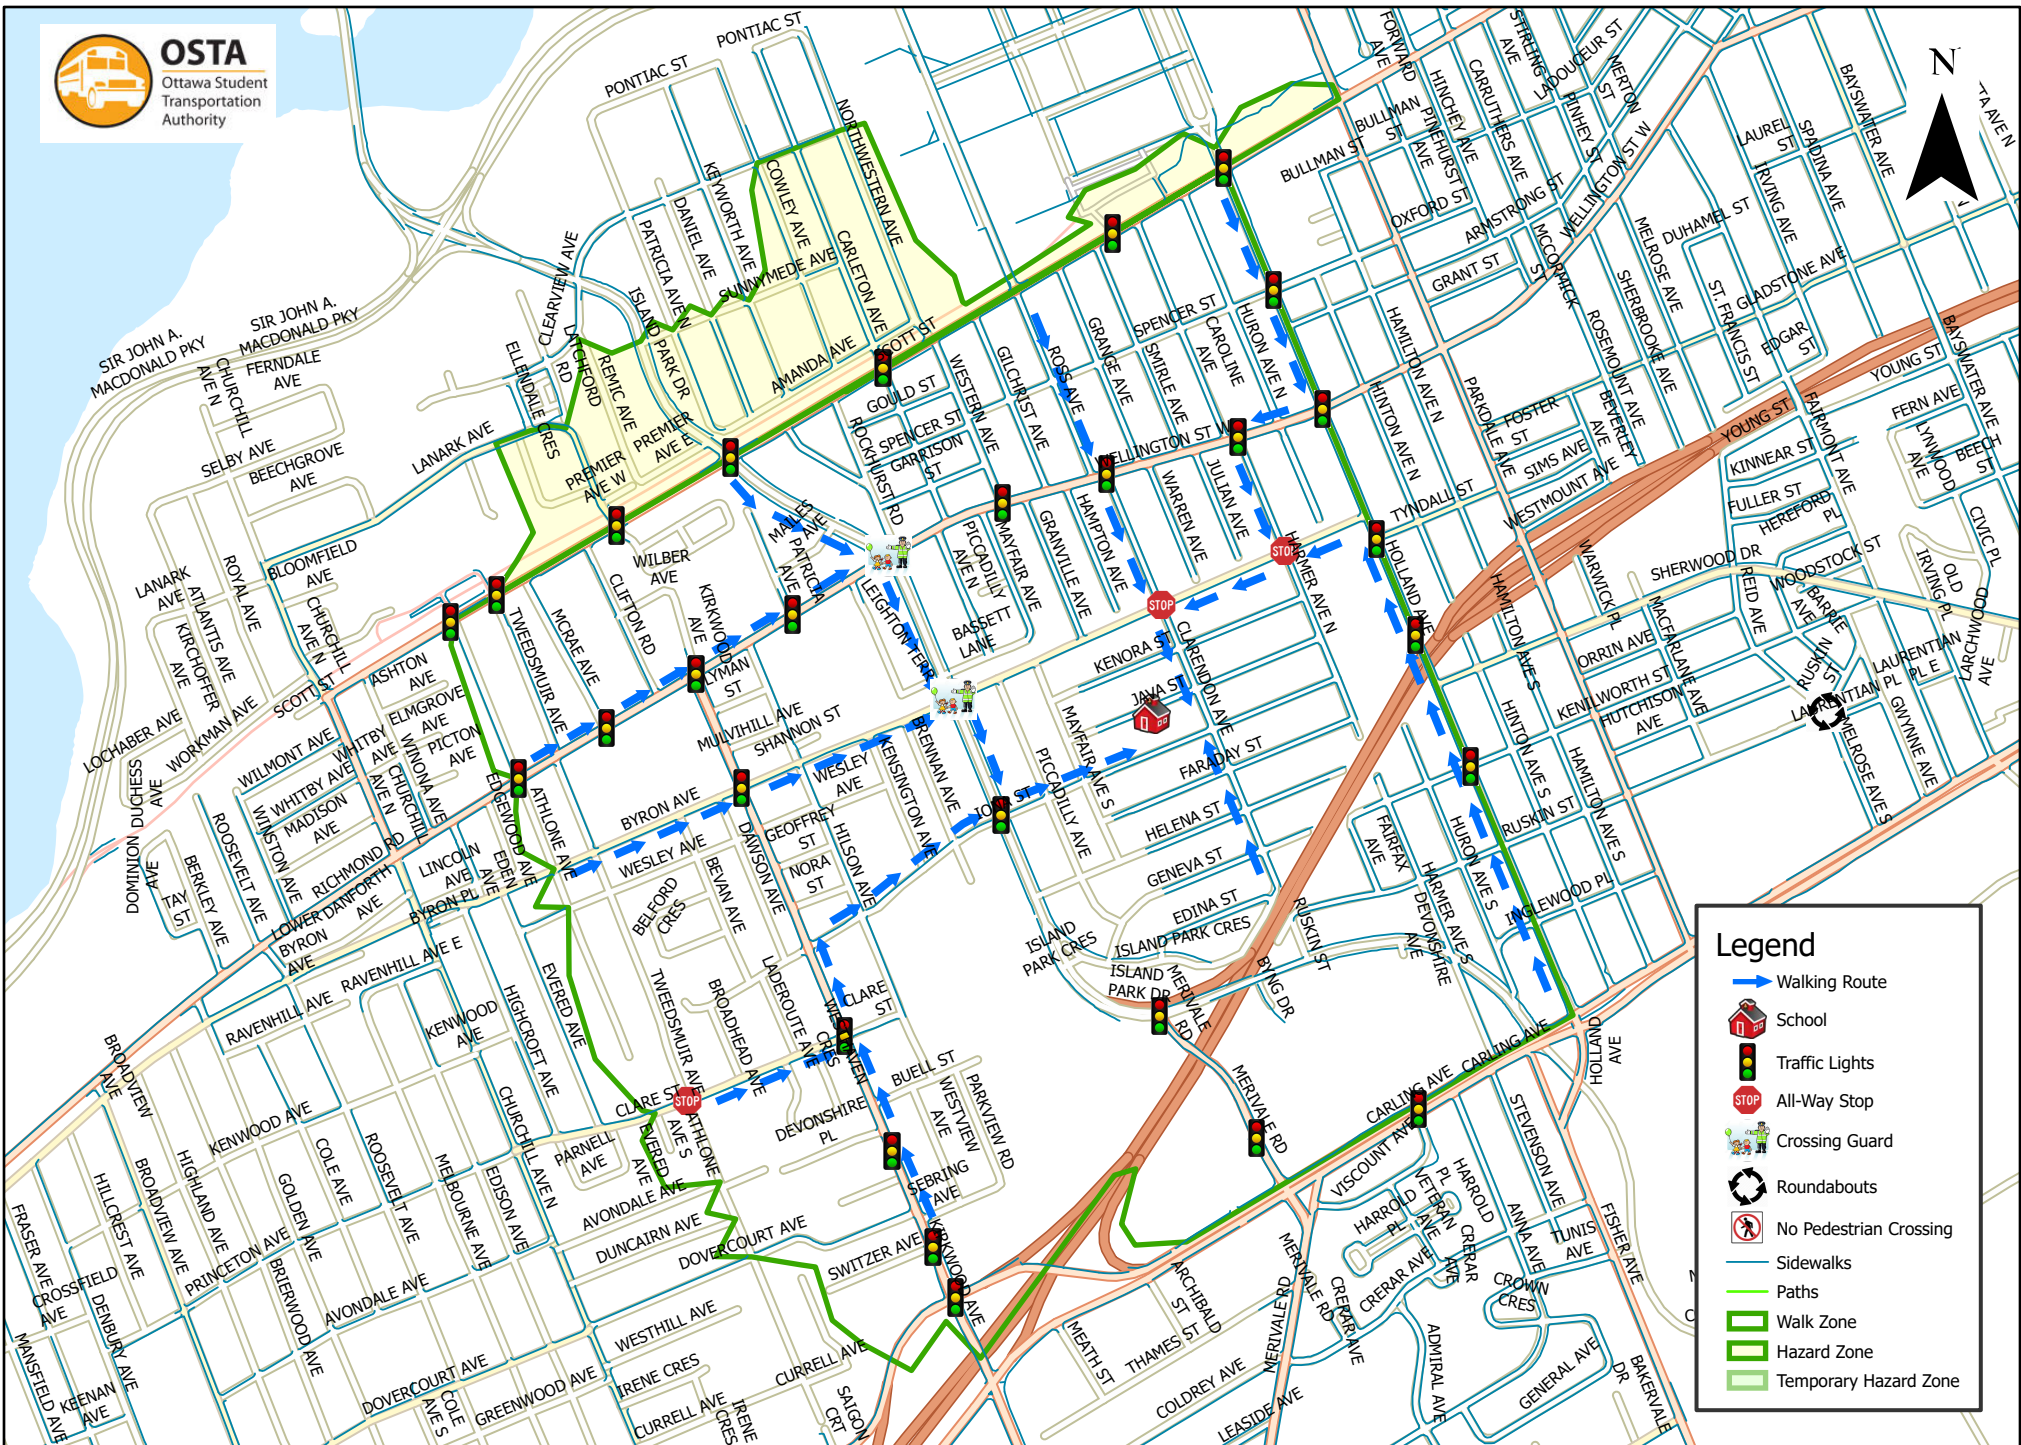

# Elmdale Public School 1.6 km Walk Zone Grades 1-6

### Legend

- Walking Route
- School
- Traffic Lights
- All-Way Stop
- Crossing Guard
- Roundabouts
- No Pedestrian Crossing
- Sidewalks
- Paths
- Walk Zone
- Hazard Zone
- Temporary Hazard Zone

This map is intended for information purposes only. Ottawa Student Transportation Authority assumes no responsibility for people using these routes.