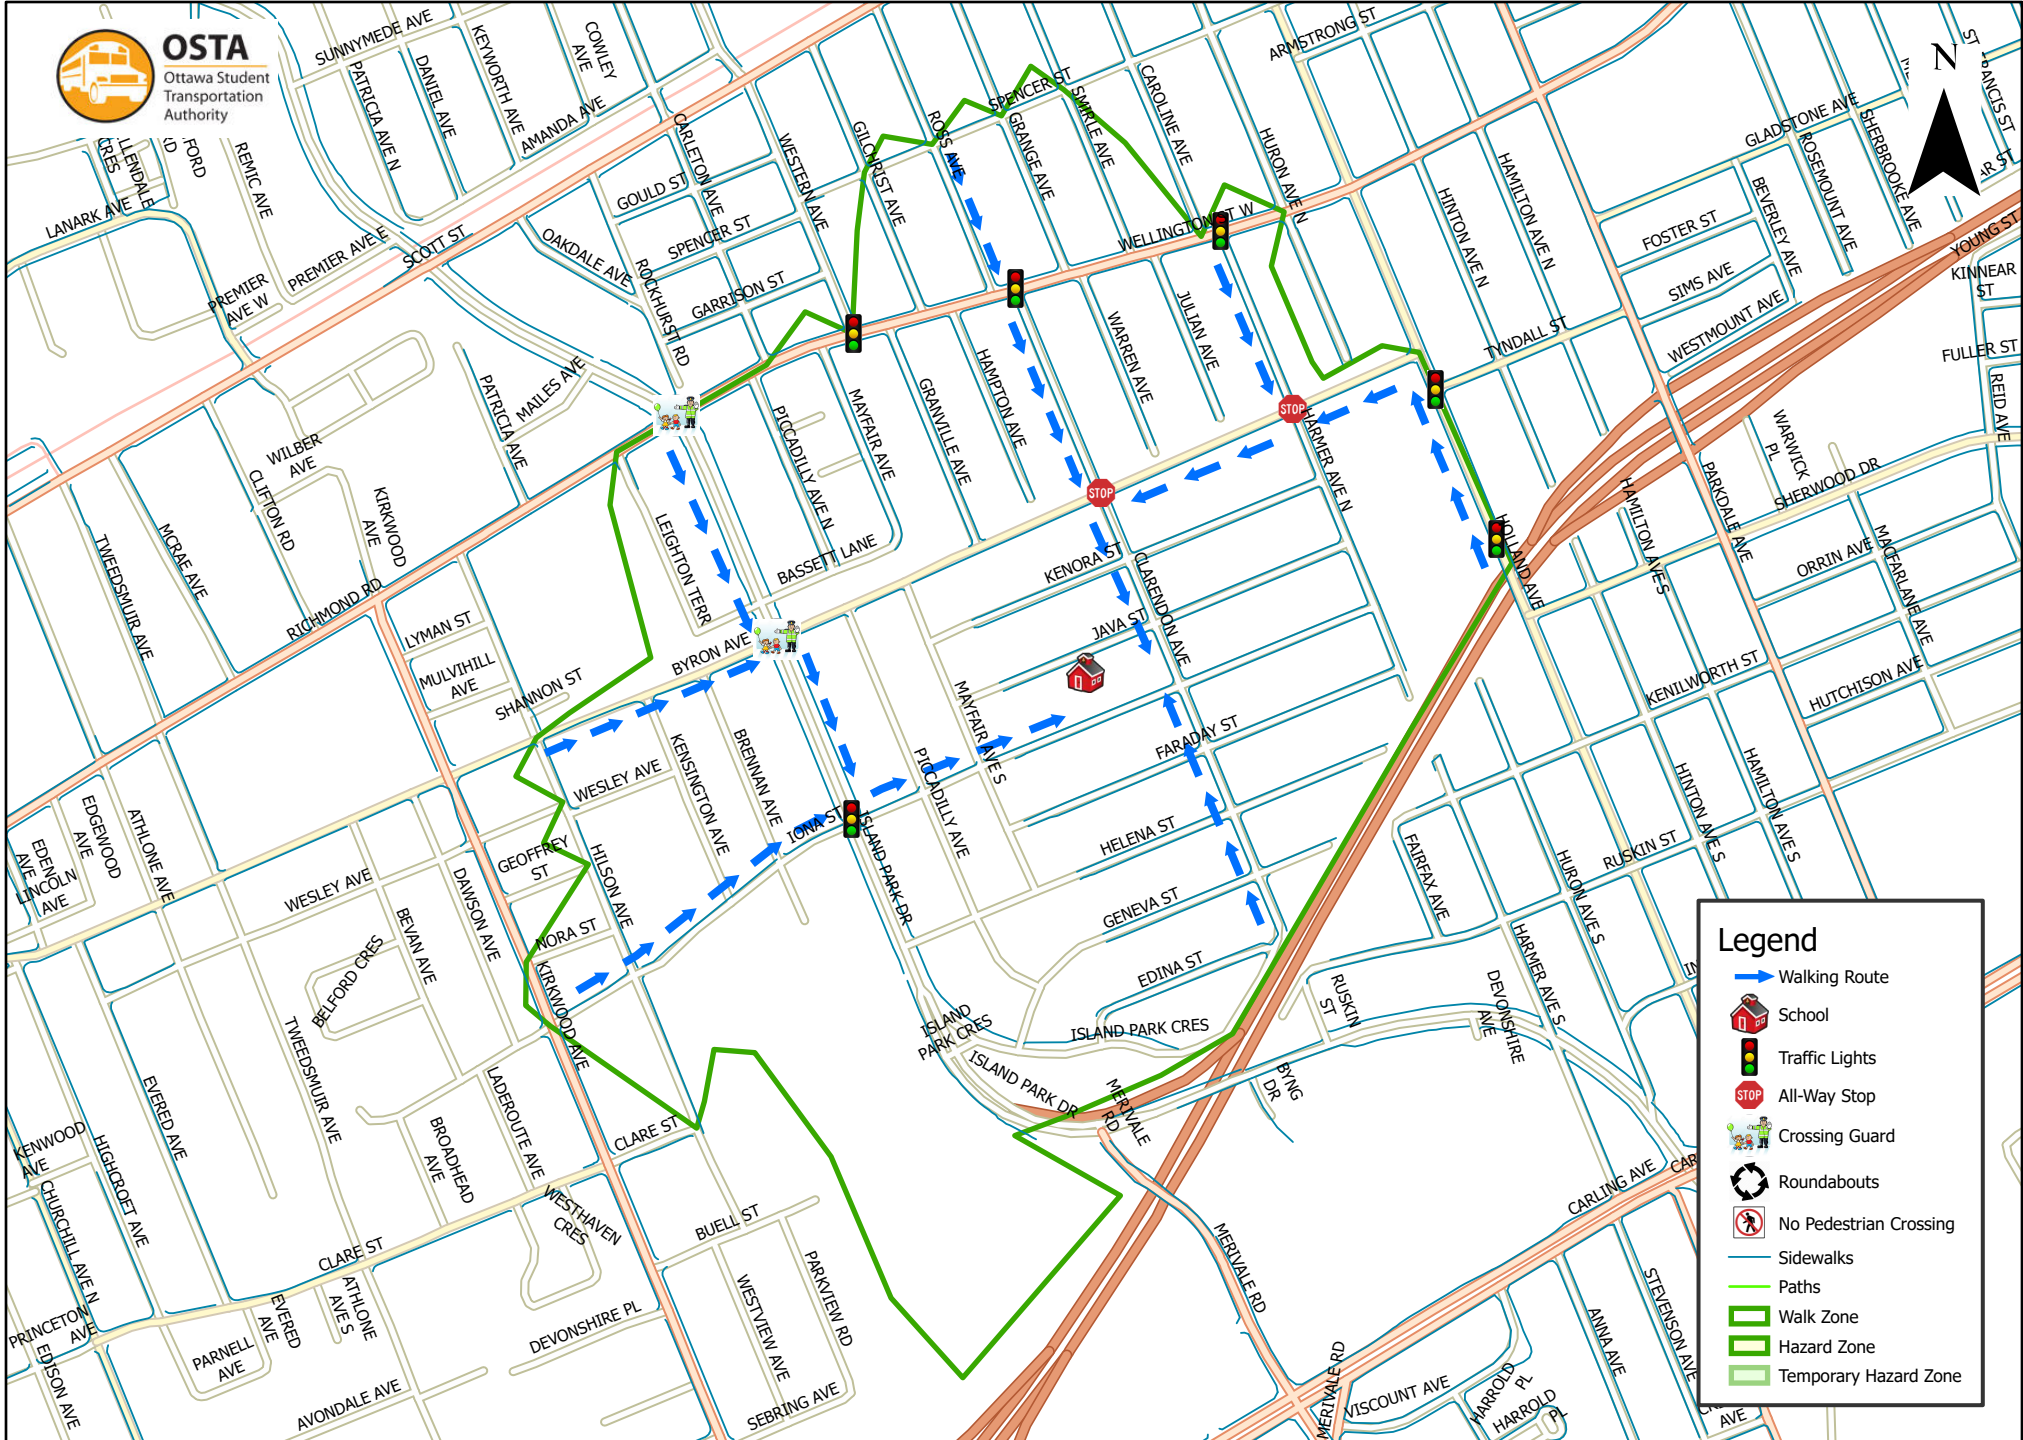

Elmdale Public School 800 m Walk Zone Kindergarten

- Legend**
- Walking Route
 - School
 - Traffic Lights
 - All-Way Stop
 - Crossing Guard
 - Roundabouts
 - No Pedestrian Crossing
 - Sidewalks
 - Paths
 - Walk Zone
 - Hazard Zone
 - Temporary Hazard Zone

This map is intended for information purposes only. Ottawa Student Transportation Authority assumes no responsibility for people using these routes.