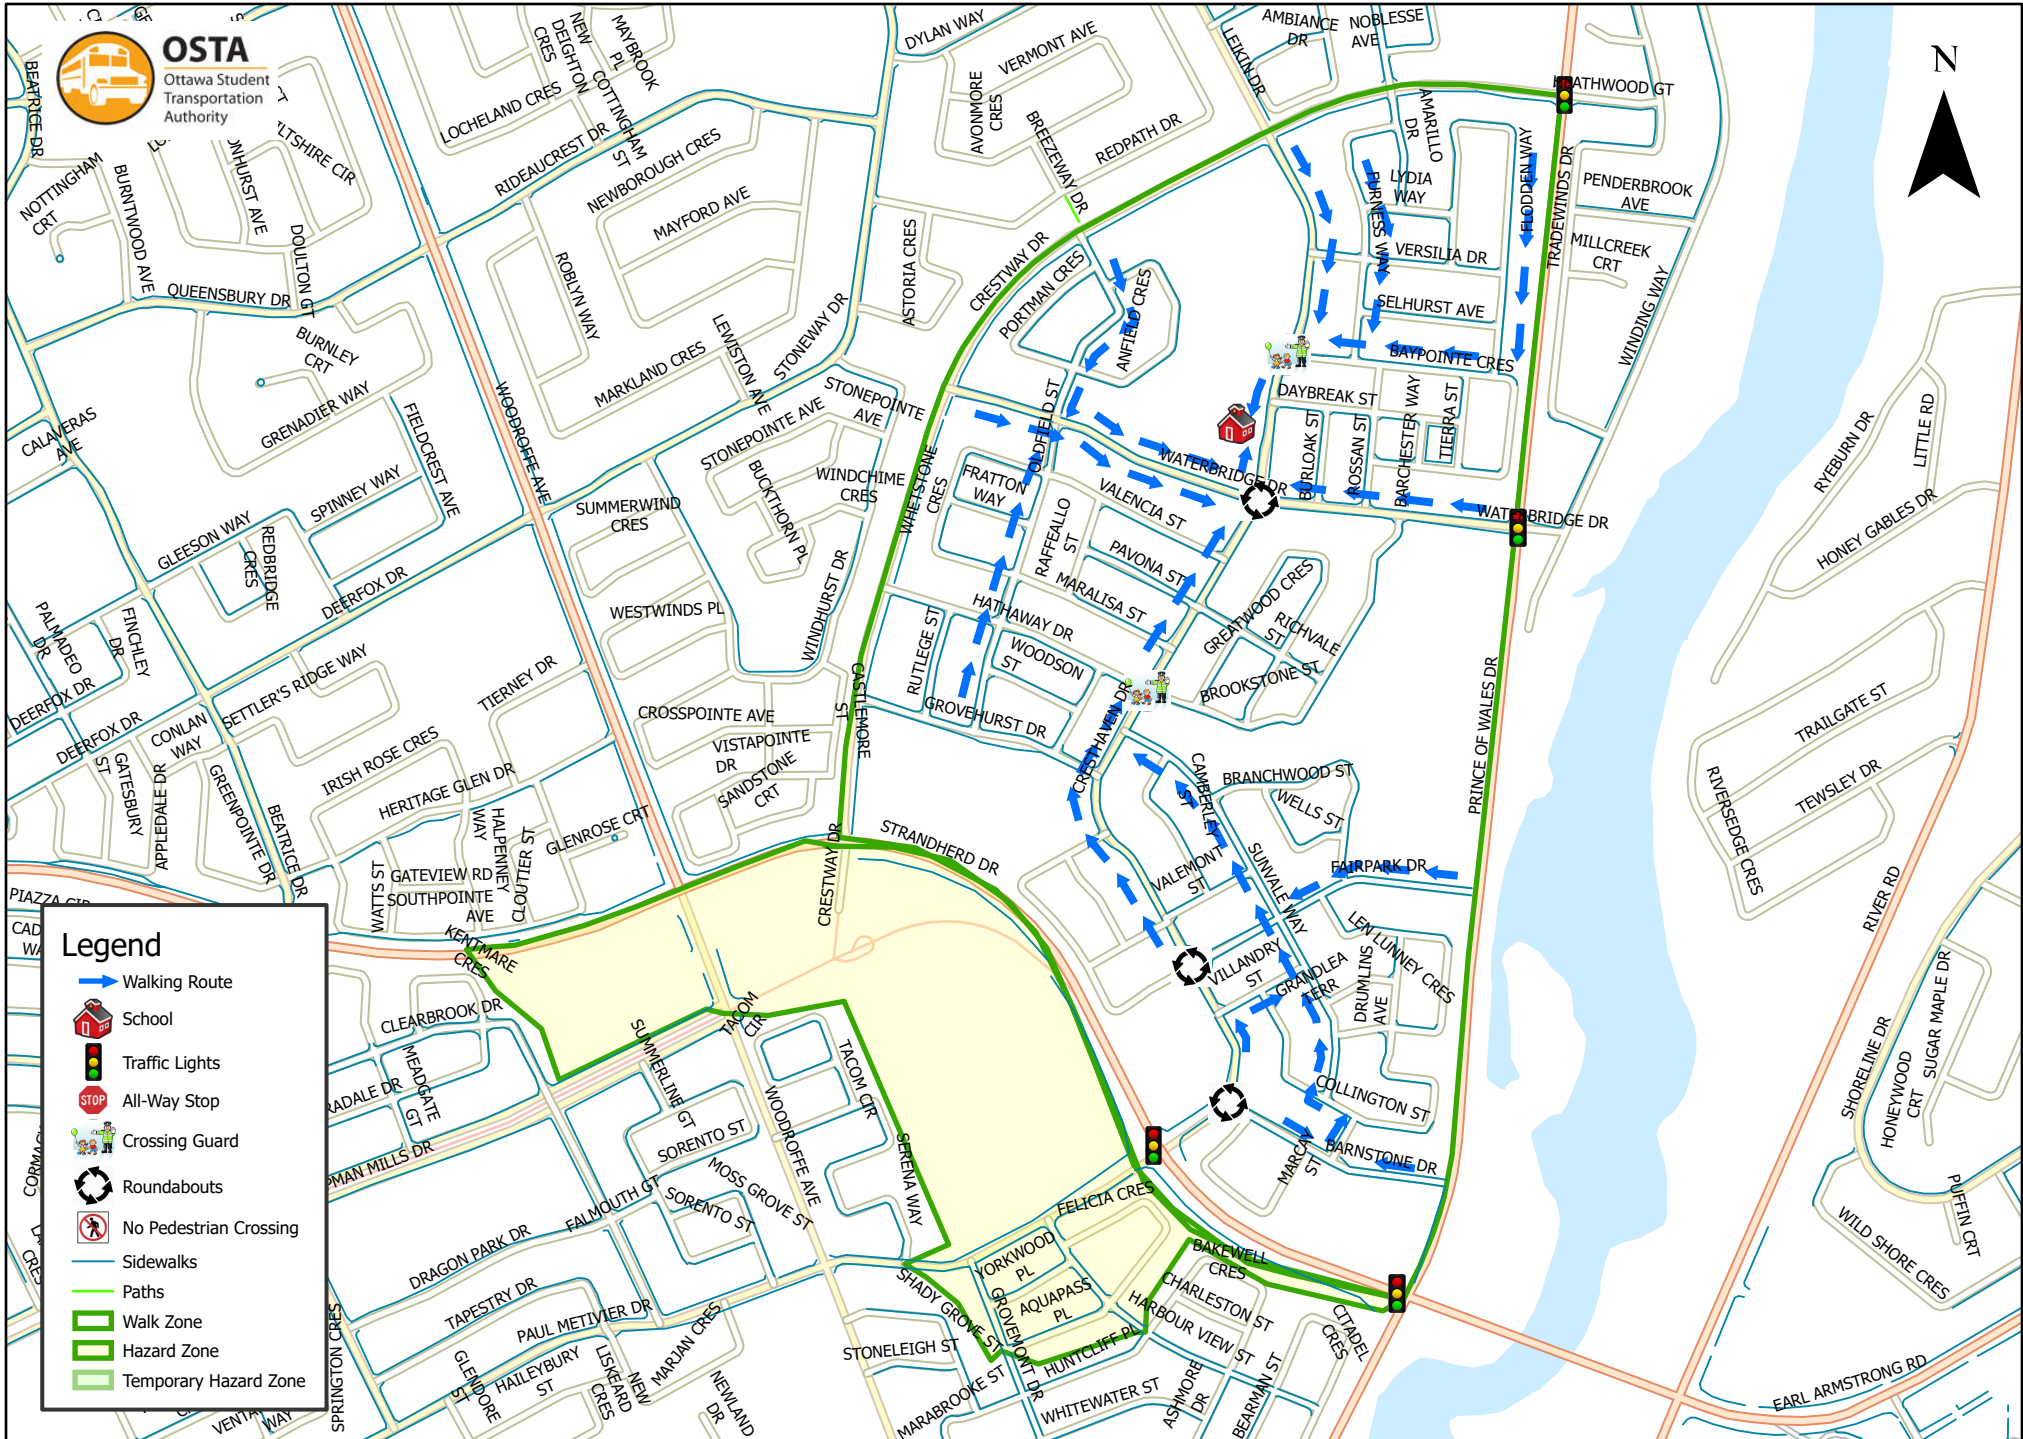

# Farley Mowat Public School 1.6 km Walk Zone Grades 1-6

This map is intended for information purposes only. Ottawa Student Transportation Authority assumes no responsibility for people using these routes.